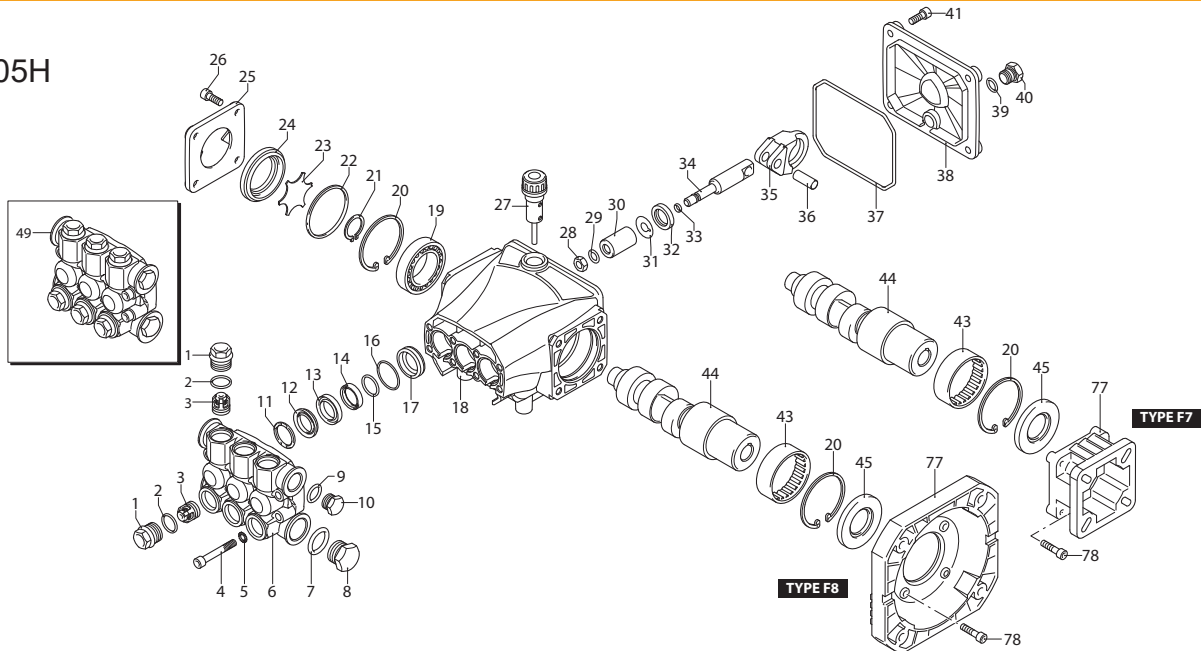

PARTS BREAKDOWN

HOT WATER PRESSURE WASHER

MODEL:HW2765VA

PUMP
85.129.005H