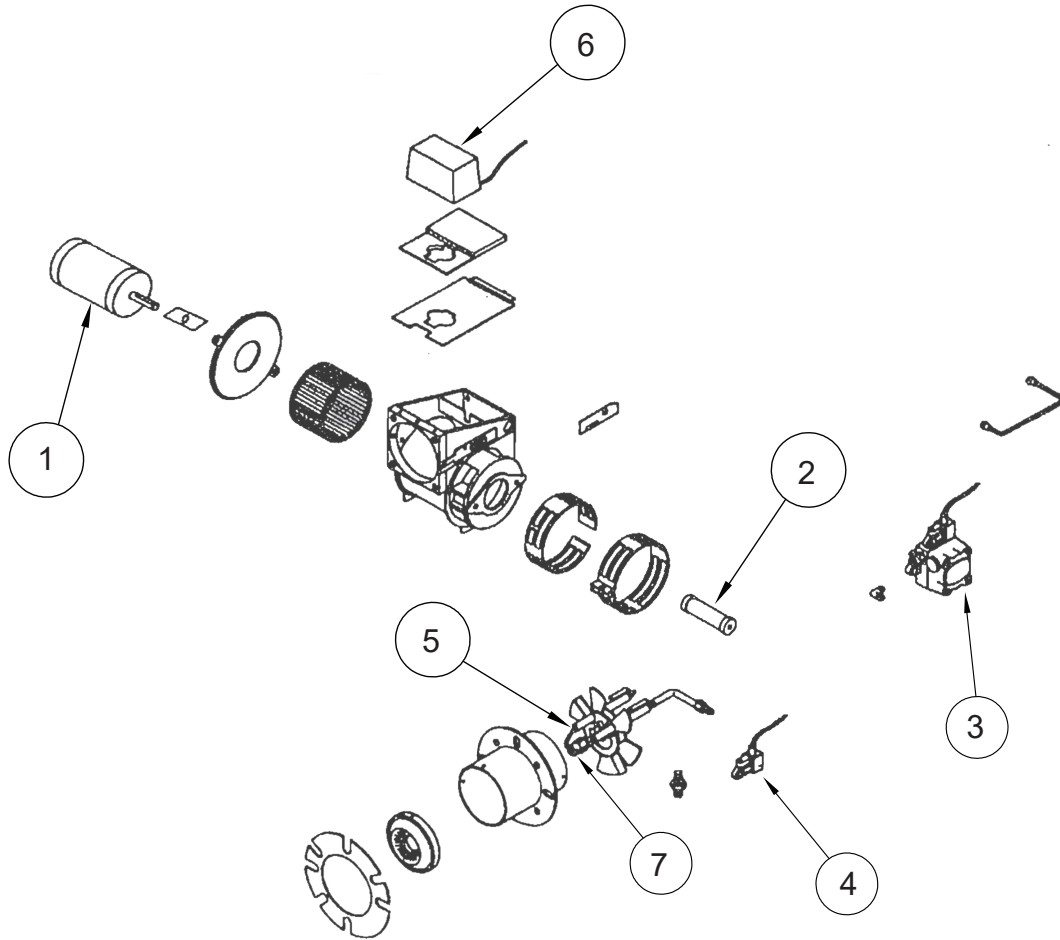

PARTS BREAKDOWN

HOT WATER PRESSURE WASHER

MODEL:HW2765VA

ITEM	PART NUMBER	DESCRIPTION	QTY.
1	N/A	Vanguard 200 Engine, for HW2765VA	1
2	85.129.005H	Pump Assembly, AR RCV3G27-F7	1
3	85.601.044	6 Gallon Diesel Fuel Tank	1
4	59.120.000	12V DC Burner, MSR	1
5	59.000.300	Coil, Hot Wash, Small	1
6	59.000.301-BLK	Black Stack Cap for Small Coil	1
7	59.000.302-BLK	Black Bottom Ring for Small Coil	1
8	85.238.251	50' x 3/8" Double wire braided rubber hose	1
9	85.205.026	5000 PSI Gun for Hot Water Use	1
10	85.604.104	Brake Assembly	1
11	85.603.002	Battery	1
12	85.400.000	Chemical Injector, Assembly	1
13	85.504.028	Toggle ON/OFF Switch DPST	1
14	85.400.071	Thermostat with Inner Probe	1
15	59.000.303	Insulation Top	1
16	59.000.304	Insulation Bottom	1
17	59.000.123	Fuel cap	1
18	85.660.054BF	Wheel	4
19	85.300.003	Unloader MV540	1
N/S	59.000.102	Low Voltage Inhibitor (LVI)	1
N/S	59.000.104	Diesel inline fuel filter	1

ACCESSORIES			
8	85.238.251	50' x 3/8" Double wire braided rubber hose	1
9	85.202.109	Hot water rated gun, 5000 PSI	1
20	85.202.026	36" Insulated wand	1
N/S	85.210.035G	Spray nozzle set: 0°, 15°, 40°, Soaper	1

PARTS BREAKDOWN

HOT WATER PRESSURE WASHER

MODEL:HW2765VA

MSR-DC WAYNE

59.120.000

ITEM #.	PART #.	DESCRIPTION
1	59.121.001	MOTOR
2	59.121.002	COUPLING
3	59.121.003	FUEL UNITS
4	59.121.004	FUEL SOLENOID
5	59.121.005	ELECTRODE ASSEMBLY
6	59.121.006	IGNITER
7	59.280.100B	FUEL NOZZLE