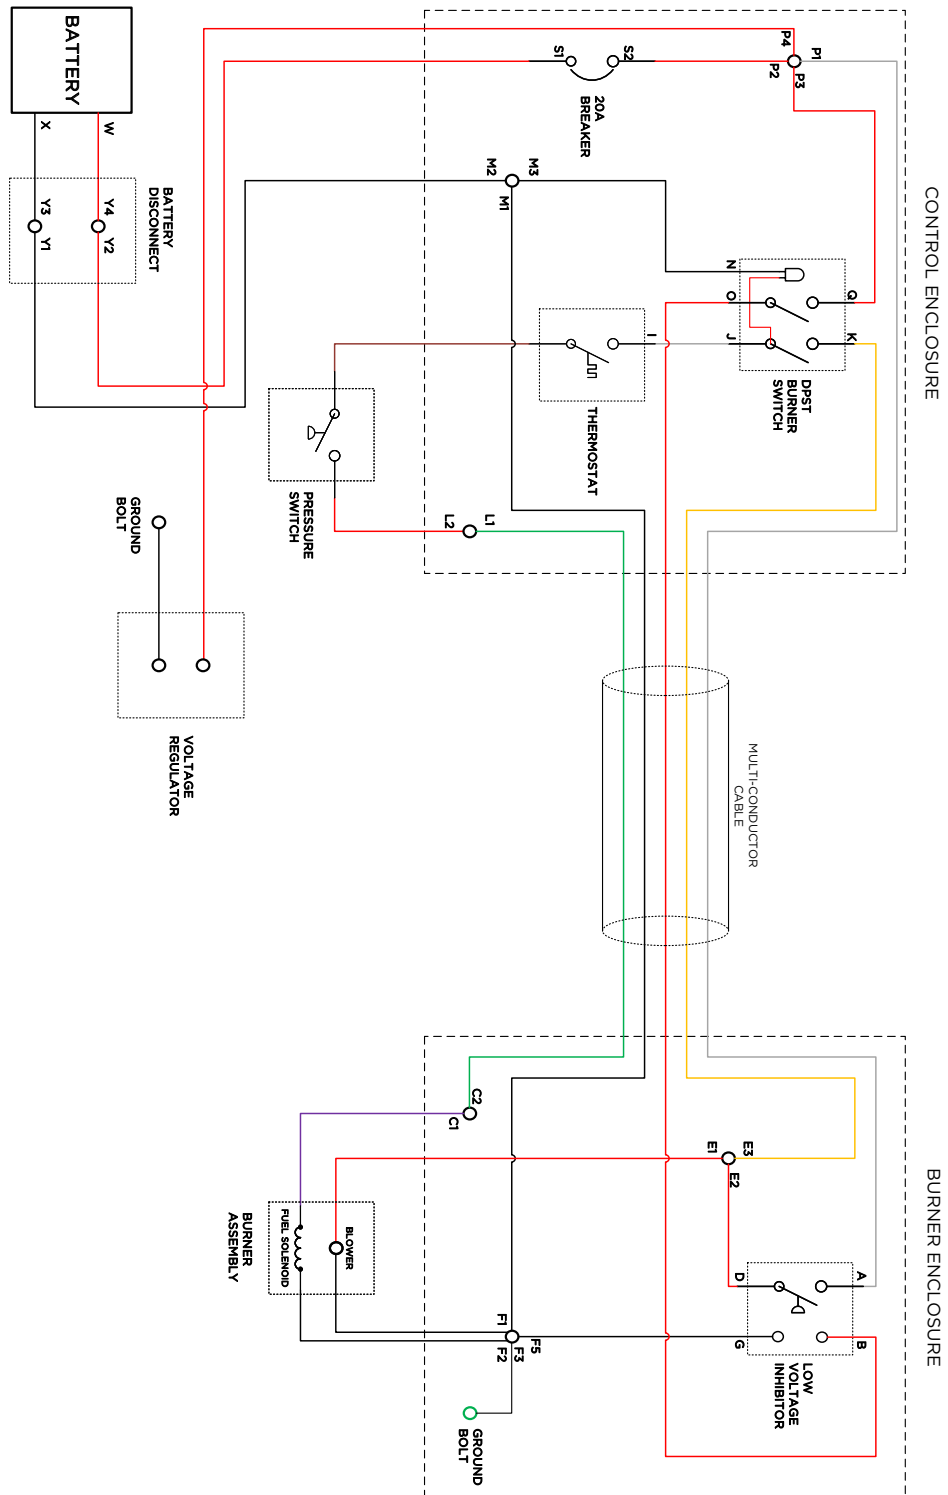

WIRING DIAGRAM