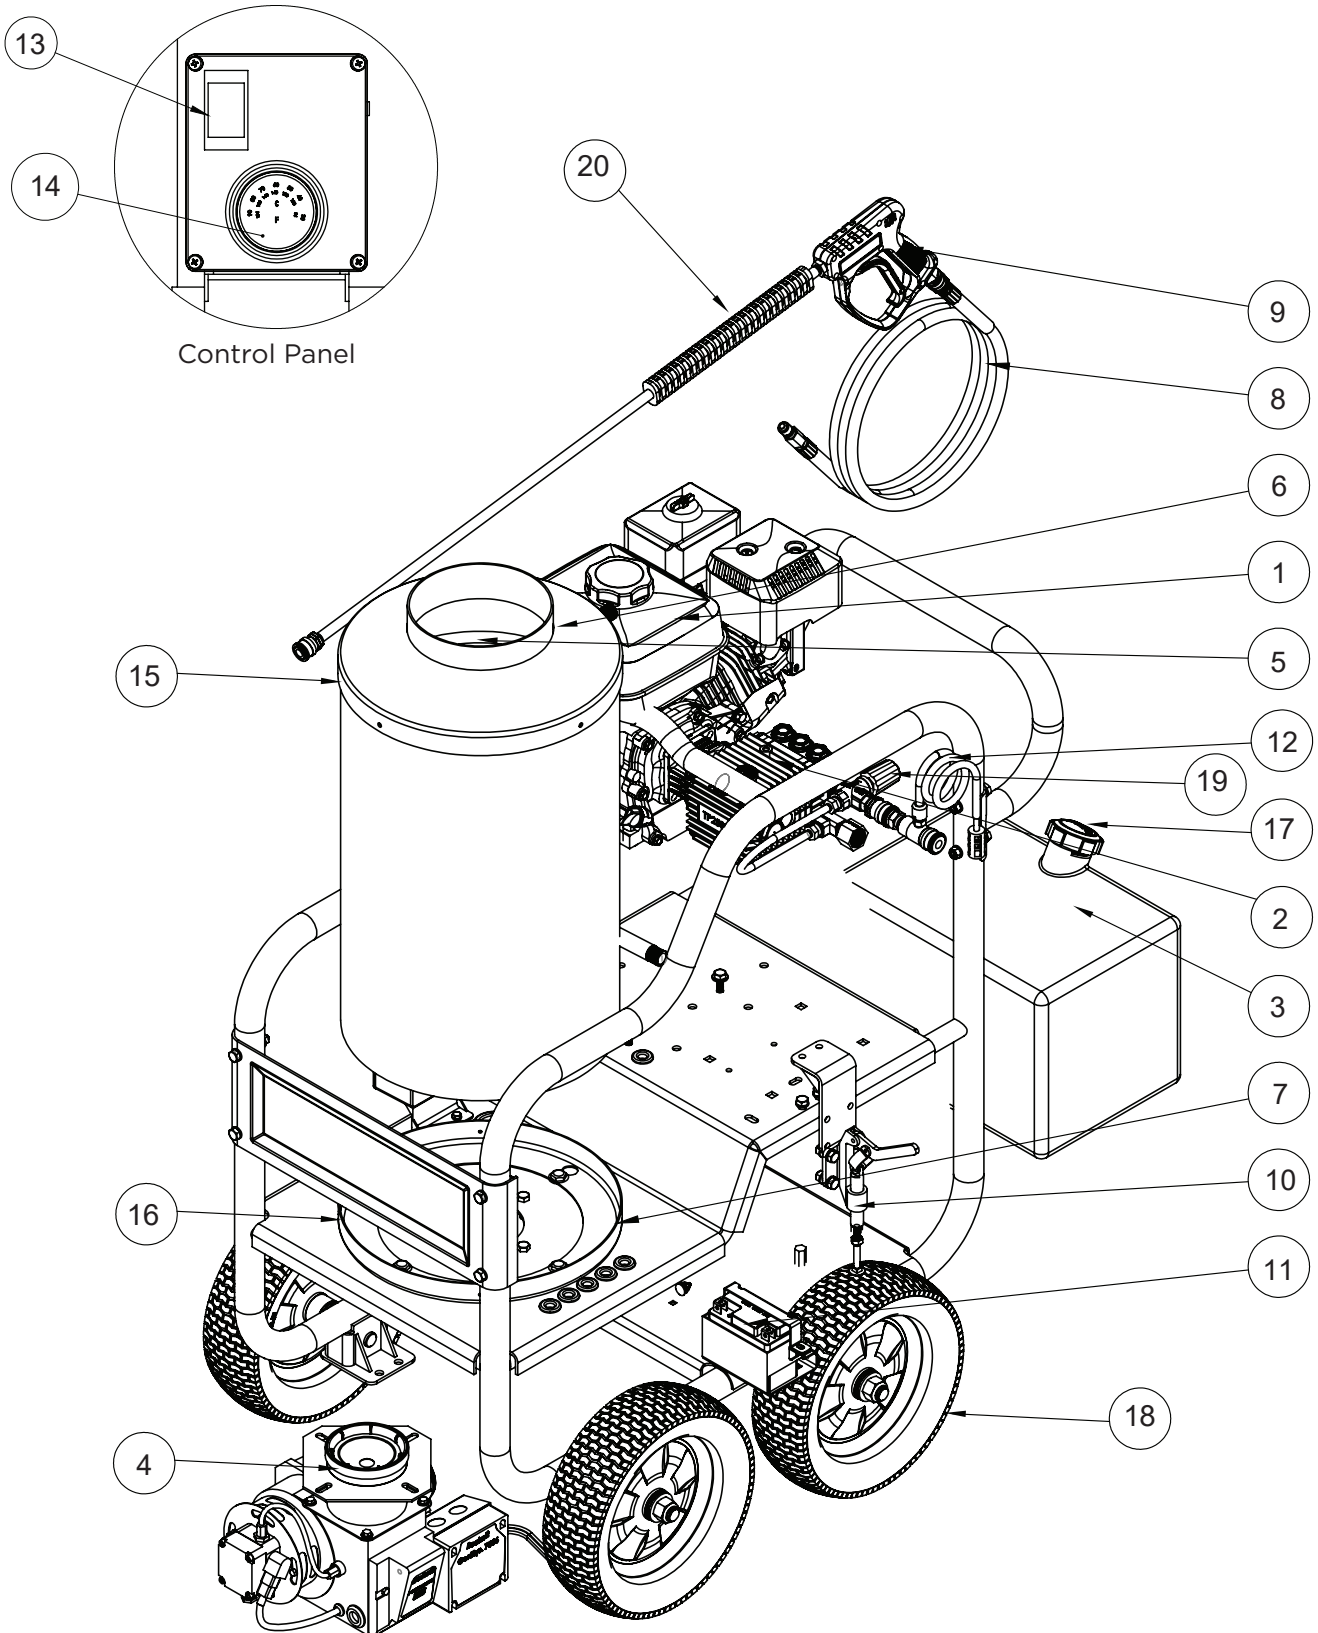

PARTS BREAKDOWN

HOT WATER PRESSURE WASHER

MODEL:HW2765VA

BEPOWEREQUIPMENT

.COM

PARTS BREAKDOWN

HOT WATER PRESSURE WASHER

MODEL:HW2765VA

PARTS BREAKDOWN

HOT WATER PRESSURE WASHER

MODEL:HW2765VA

ITEM	PART NUMBER	DESCRIPTION	QTY.
1	N/A	Vanguard 200 Engine, for HW2765VA	1
2	85.129.005H	Pump Assembly, AR RCV3G27-F7	1
3	85.601.044	6 Gallon Diesel Fuel Tank	1
4	59.120.000	12V DC Burner, MSR	1
5	59.000.300	Coil, Hot Wash, Small	1
6	59.000.301-BLK	Black Stack Cap for Small Coil	1
7	59.000.302-BLK	Black Bottom Ring for Small Coil	1
8	85.238.251	50' x 3/8" Double wire braided rubber hose	1
9	85.205.026	5000 PSI Gun for Hot Water Use	1
10	85.604.104	Brake Assembly	1
11	85.603.002	Battery	1
12	85.400.000	Chemical Injector, Assembly	1
13	85.504.028	Toggle ON/OFF Switch DPST	1
14	85.400.071	Thermostat with Inner Probe	1
15	59.000.303	Insulation Top	1
16	59.000.304	Insulation Bottom	1
17	59.000.123	Fuel cap	1
18	85.660.054BF	Wheel	4
19	85.300.003	Unloader MV540	1
N/S	59.000.102	Low Voltage Inhibitor (LVI)	1
N/S	59.000.104	Diesel inline fuel filter	1

ACCESSORIES			
8	85.238.251	50' x 3/8" Double wire braided rubber hose	1
9	85.202.109	Hot water rated gun, 5000 PSI	1
20	85.202.026	36" Insulated wand	1
N/S	85.210.035G	Spray nozzle set: 0°, 15°, 40°, Soaper	1

PARTS BREAKDOWN

HOT WATER PRESSURE WASHER

MODEL:HW2765VA

MSR-DC WAYNE

59.120.000

ITEM #.	PART #.	DESCRIPTION
1	59.121.001	MOTOR
2	59.121.002	COUPLING
3	59.121.003	FUEL UNITS
4	59.121.004	FUEL SOLENOID
5	59.121.005	ELECTRODE ASSEMBLY
6	59.121.006	IGNITER
7	59.280.100B	FUEL NOZZLE