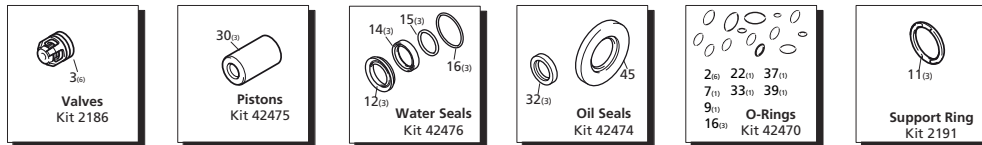

PARTS BREAKDOWN

HOT WATER PRESSURE WASHER

MODEL:HW2765VA

PUMP
85.129.005H

Repair Kits

Pos	Code	Description	Qty	Pos	Code	Description	Qty	Legend		
1	3200110	Valve cap	(216 in/lbs) 6	36	1780050	Conrod pin	3	Ø 15	Ø 15	Ø 15
	3201430	Valve cap Threaded 1/8"	(216 in/lbs) 6	37	2760280	O-Ring ø 101.27x2.62	1	For ○	For ●	For ◆
2	1200690	O-Ring ø 15.6x1.78	6	38	3200030	Rear cover	1	For ○	For ●	For ◆
3	2769050	Complete valve	(92 in/lbs) 6	39	820510	O-Ring ø 10.82x1.78	1	For ○	For ●	For ◆
4	800410	Screw M6x40	8	40	880581	Plug 1/4" G	1	For ○	For ●	For ◆
5	1381550	Washer	8	41	3200220	Screw 6x16	4	For ■	For ▨	For ★
6	3200100	Head	1	43	1321190	Bearing	1	For ■	For ▨	For ★
7	180101	O-Ring ø 17.5x2	1		3201200	Crankshaft - Hollow Shaft	○1	For ■	For ▨	For ★
8	820361	Plug 1/2" G	(354 in/lbs) 1		3200860	Crankshaft - Hollow Shaft	●1	For ■	For ▨	For ★
9	740290	O-Ring ø 14x1.78	1		3201180	Crankshaft - Hollow Shaft	◆1	For ■	For ▨	For ★
10	1980740	Plug 3/8" G	(221 in/lbs) 1		3201170	Crankshaft - Hollow Shaft	■1	For ■	For ▨	For ★
11	2760220	Ring	3		3200350	Crankshaft - Hollow Shaft	▨1	For ■	For ▨	For ★
12	1342761	Gasket	3		3200340	Crankshaft - Hollow Shaft	★1	For ■	For ▨	For ★
13	3200160	Piston guide	3	45	480671	Seal	1	For ■	For ▨	For ★
14	3200690	Gasket	3	49	3209201	Complete head assembly	1	For ■	For ▨	For ★
15	3200700	Ring	3	77	1579	Flange (F7)	1	For ■	For ▨	For ★
16	770590	O-Ring ø 21.95x1.78	3		1584	Flange (F8)	1	For ■	For ▨	For ★
17	3200150	Piston guide	3	78	1200430	Screw	4	For ■	For ▨	For ★
18	3200010	Pump body	1		AR64516	Oil	2	For ■	For ▨	For ★
19	1780490	Bearing	1			OIL CAPACITY - 9.81 oz		For ■	For ▨	For ★
20	1260790	Snap ring	2					For ■	For ▨	For ★
21	1780550	Snap ring	1					For ■	For ▨	For ★
22	395081	O-Ring ø 47.30x2.62	1					For ■	For ▨	For ★
23	3200090	Disc	1					For ■	For ▨	For ★
24	3200080	Oil indicator	1					For ■	For ▨	For ★
25	3200070	Cover	1					For ■	For ▨	For ★
26	1200430	Screw M6x16	(92 in/lbs) 8					For ■	For ▨	For ★
27	3201890	Vented oil cap	1					For ■	For ▨	For ★
28	1260110	Nut M8	(106 in/lbs) 3					For ■	For ▨	For ★
29	1260100	Washer	3					For ■	For ▨	For ★
30	1260120	Piston	3					For ■	For ▨	For ★
31	1260091	Spacer	3					For ■	For ▨	For ★
32	1260460	Seal	3					For ■	For ▨	For ★
33	480480	O-Ring ø 4.48x1.78	3					For ■	For ▨	For ★
34	3200060	Piston guide	3					For ■	For ▨	For ★
35	3200040	Conrod	3					For ■	For ▨	For ★