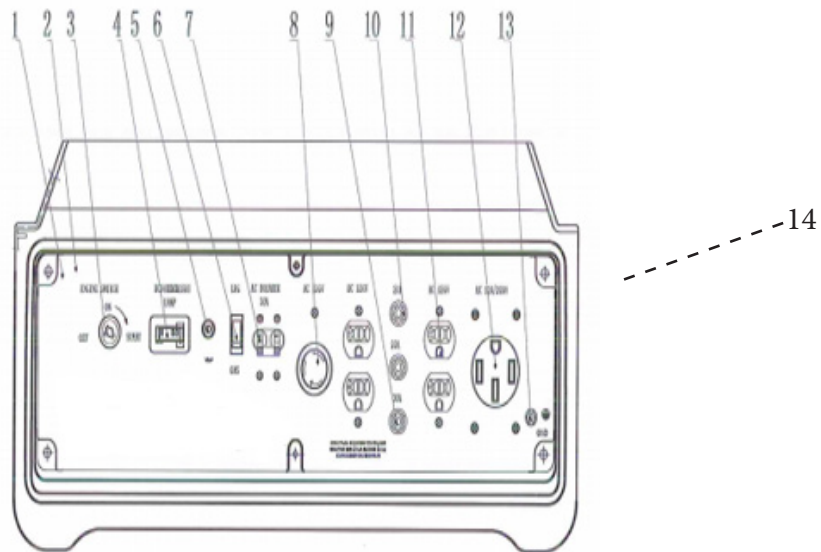

PARTS BREAKDOWN GENERATOR

MODEL:BE9400DFS

PROPANE CONVERSION

REF #	DESCRIPTION	QTY	BE PART #
49	ELECTROMAGNETIC VALVE	1	85.573.106
55	REDUCING VALVE ASSEMBLY	1	85.573.107

CONTROL PANEL

REF #	DESCRIPTION	QTY	BE PART #
3	ENGINE SWITCH	1	85.573.119
4	HOUR DISPLAY	1	85.573.120
5	LOW OIL ALARM LIGHT	1	85.573.121
6	CHANGE OVER SWITCH	1	85.571.106
7	MASTER CIRCUIT BREAKER	1	85.573.122
9	SOCKET BREAKER	1	
10	SOCKET BREAKER	2	
8	PLUG, L14-30R, 30A	1	85.573.123
11	PLUG, L14-20R, 20A	1	
12	PLUG, L14-50R, 50A	1	
17	PANEL SEAT	1	85.573.124
14	COMPLETE ASSEMBLY	1	85.573.104

PARTS BREAKDOWN GENERATOR

MODEL:BE9400DFS

VALVE COVER

REF #	DESCRIPTION	QTY	BE PART #
2	HEAD COVER	1	85.573.111
5	HEAD COVER GASKET	1	85.573.112

REF #	DESCRIPTION	QTY	BE PART #
NOT SHOWN	OIL DIPSTICK	1	85.573.109
NOT SHOWN	CYLINDER HEAD ASSEMBLY	1	85.573.126
NOT SHOWN	COIL ASSEMBLY	1	85.573.115
NOT SHOWN	CARBURETOR ASSEMBLY	1	85.573.113W
NOT SHOWN	CHOKE, SOLENOID ASSEMBLY	1	85.573.127
NOT SHOWN	SPARK PLUG	1	85.519.001
NOT SHOWN	RECOIL START ASSEMBLY	1	85.573.116
NOT SHOWN	RECOIL FAN IMPELLER	1	85.571.086
NOT SHOWN	STARTING MOTOR ASSEMBLY	1	85.573.117
NOT SHOWN	PANEL CIRCUIT BREAKER SET (4 PCE)	1	85.573.122
NOT SHOWN	PANEL PLUG SET (6 PCE)	1	85.573.123
NOT SHOWN	AIR FILTER ASSEMBLY	1	85.573.114