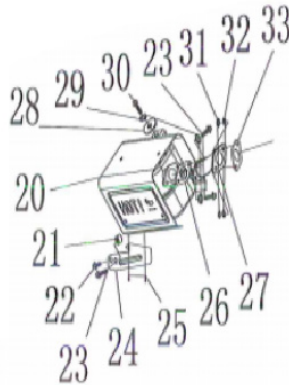

PARTS BREAKDOWN GENERATOR

MODEL:BE9400DFS

BEPOWEREQUIPMENT

.COM

PARTS BREAKDOWN GENERATOR

MODEL:BE9400DFS

WHEEL, FOOT, AND HANDLE KIT

REF #	DESCRIPTION	QTY	BE PART #
15	FLANGE BOLT	2	85.573.105
42	HANDLE COVER	2	
43	HANDLE	2	
44	HANDLE DRAIN PLUG	2	
45	GASKET	4	
46	FLANGE BOLT	2	
56	BRACKET COMPONENTS	2	
57	BRACKET	2	
58	NUT	3	
63	VIBRATION DAMPING PADS	2	
64	WHEELS ASSEMBLY	2	
65	AXLE	2	
66	FLAT WASHER	2	
60	LOCATING PIN	2	

PARTS BREAKDOWN GENERATOR

MODEL:BE9400DFS

ALTERNATOR

REF #	DESCRIPTION	QTY	BE PART #
3	VOLTAGE REGULATOR	1	85.573.100
5	CARBON BRUSH	1	85.573.101
13	ALTERNATOR BRACKET	1	85.573.102

MUFFLER

REF #	DESCRIPTION	QTY	BE PART #
20	MUFFLER BODY	1	85.573.103
21	BUSHING	1	
22	BOLT	2	
23	BOLT	3	
24	BRACKET	1	
25	BOLT	2	
26	GASKET	2	
27	CONNECTING PIPE	1	
28	FLAT WASHER	1	
29	SPRING WASHER	3	
30	FLANGE BOLT	1	
31	NUT	2	
32	SPRING WASHER	2	
33	GASKET	1	

PARTS BREAKDOWN GENERATOR

MODEL:BE9400DFS

FUEL TANK

REF #	DESCRIPTION	QTY	BE PART #
69	FUEL VALVE	1	85.573.109
74	FUEL TANK (BARE)	1	85.573.110

BATTERY

REF #	DESCRIPTION	QTY	BE PART #
60	BATTERY, LITHIUM-ION	1	85.573.108