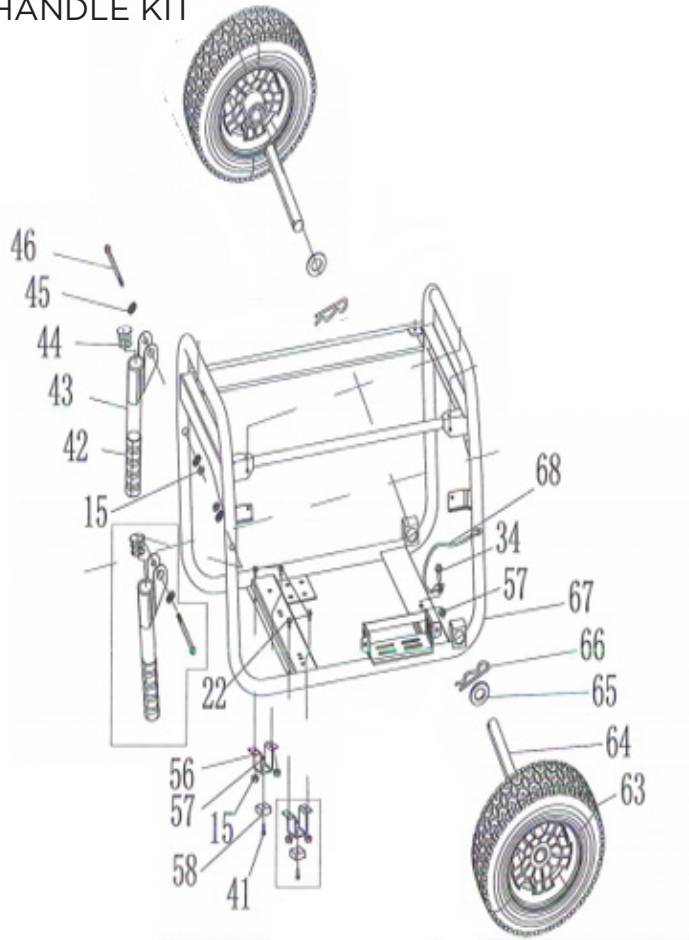

PARTS BREAKDOWN GENERATOR

MODEL:BE9400DFS

BEPOWEREQUIPMENT

.COM

PARTS BREAKDOWN GENERATOR

MODEL:BE9400DFS

WHEEL, FOOT, AND HANDLE KIT

REF #	DESCRIPTION	QTY	BE PART #
15	FLANGE BOLT	2	85.573.105
42	HANDLE COVER	2	
43	HANDLE	2	
44	HANDLE DRAIN PLUG	2	
45	GASKET	4	
46	FLANGE BOLT	2	
56	BRACKET COMPONENTS	2	
57	BRACKET	2	
58	NUT	3	
63	VIBRATION DAMPING PADS	2	
64	WHEELS ASSEMBLY	2	
65	AXLE	2	
66	FLAT WASHER	2	
60	LOCATING PIN	2	

PARTS BREAKDOWN GENERATOR

MODEL:BE9400DFS

ALTERNATOR

REF #	DESCRIPTION	QTY	BE PART #
3	VOLTAGE REGULATOR	1	85.573.100
5	CARBON BRUSH	1	85.573.101
13	ALTERNATOR BRACKET	1	85.573.102

MUFFLER

REF #	DESCRIPTION	QTY	BE PART #
20	MUFFLER BODY	1	85.573.103
21	BUSHING	1	
22	BOLT	2	
23	BOLT	3	
24	BRACKET	1	
25	BOLT	2	
26	GASKET	2	
27	CONNECTING PIPE	1	
28	FLAT WASHER	1	
29	SPRING WASHER	3	
30	FLANGE BOLT	1	
31	NUT	2	
32	SPRING WASHER	2	
33	GASKET	1	

PARTS BREAKDOWN GENERATOR

MODEL:BE9400DFS

FUEL TANK

REF #	DESCRIPTION	QTY	BE PART #
69	FUEL VALVE	1	85.573.109
74	FUEL TANK (BARE)	1	85.573.110

BATTERY

REF #	DESCRIPTION	QTY	BE PART #
60	BATTERY, LITHIUM-ION	1	85.573.108

PARTS BREAKDOWN GENERATOR

MODEL:BE9400DFS

PROPANE CONVERSION

REF #	DESCRIPTION	QTY	BE PART #
49	ELECTROMAGNETIC VALVE	1	85.573.106
55	REDUCING VALVE ASSEMBLY	1	85.573.107

CONTROL PANEL

REF #	DESCRIPTION	QTY	BE PART #
3	ENGINE SWITCH	1	85.573.119
4	HOUR DISPLAY	1	85.573.120
5	LOW OIL ALARM LIGHT	1	85.573.121
6	CHANGE OVER SWITCH	1	85.571.106
7	MASTER CIRCUIT BREAKER	1	85.573.122
9	SOCKET BREAKER	1	
10	SOCKET BREAKER	2	
8	PLUG, L14-30R, 30A	1	85.573.123
11	PLUG, L14-20R, 20A	1	
12	PLUG, L14-50R, 50A	1	
17	PANEL SEAT	1	85.573.124
14	COMPLETE ASSEMBLY	1	85.573.104