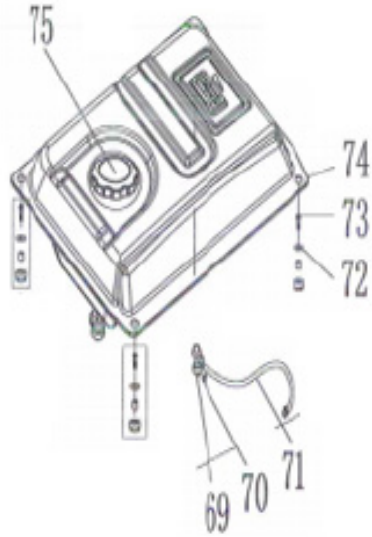

PARTS BREAKDOWN GENERATOR

MODEL:BE9400DFS

BEPOWEREQUIPMENT

.COM

PARTS BREAKDOWN GENERATOR

MODEL:BE9400DFS

WHEEL, FOOT, AND HANDLE KIT

REF #	DESCRIPTION	QTY	BE PART #
15	FLANGE BOLT	2	85.573.105
42	HANDLE COVER	2	
43	HANDLE	2	
44	HANDLE DRAIN PLUG	2	
45	GASKET	4	
46	FLANGE BOLT	2	
56	BRACKET COMPONENTS	2	
57	BRACKET	2	
58	NUT	3	
63	VIBRATION DAMPING PADS	2	
64	WHEELS ASSEMBLY	2	
65	AXLE	2	
66	FLAT WASHER	2	
60	LOCATING PIN	2	

PARTS BREAKDOWN GENERATOR

MODEL:BE9400DFS

ALTERNATOR

REF #	DESCRIPTION	QTY	BE PART #
3	VOLTAGE REGULATOR	1	85.573.100
5	CARBON BRUSH	1	85.573.101
13	ALTERNATOR BRACKET	1	85.573.102

MUFFLER

REF #	DESCRIPTION	QTY	BE PART #
20	MUFFLER BODY	1	85.573.103
21	BUSHING	1	
22	BOLT	2	
23	BOLT	3	
24	BRACKET	1	
25	BOLT	2	
26	GASKET	2	
27	CONNECTING PIPE	1	
28	FLAT WASHER	1	
29	SPRING WASHER	3	
30	FLANGE BOLT	1	
31	NUT	2	
32	SPRING WASHER	2	
33	GASKET	1	

PARTS BREAKDOWN GENERATOR

MODEL:BE9400DFS

FUEL TANK

REF #	DESCRIPTION	QTY	BE PART #
69	FUEL VALVE	1	85.573.109
74	FUEL TANK (BARE)	1	85.573.110

BATTERY

REF #	DESCRIPTION	QTY	BE PART #
60	BATTERY, LITHIUM-ION	1	85.573.108

PARTS BREAKDOWN GENERATOR

MODEL:BE9400DFS

PROPANE CONVERSION

REF #	DESCRIPTION	QTY	BE PART #
49	ELECTROMAGNETIC VALVE	1	85.573.106
55	REDUCING VALVE ASSEMBLY	1	85.573.107

CONTROL PANEL

REF #	DESCRIPTION	QTY	BE PART #
3	ENGINE SWITCH	1	85.573.119
4	HOUR DISPLAY	1	85.573.120
5	LOW OIL ALARM LIGHT	1	85.573.121
6	CHANGE OVER SWITCH	1	85.571.106
7	MASTER CIRCUIT BREAKER	1	85.573.122
9	SOCKET BREAKER	1	
10	SOCKET BREAKER	2	
8	PLUG, L14-30R, 30A	1	85.573.123
11	PLUG, L14-20R, 20A	1	
12	PLUG, L14-50R, 50A	1	
17	PANEL SEAT	1	85.573.124
14	COMPLETE ASSEMBLY	1	85.573.104