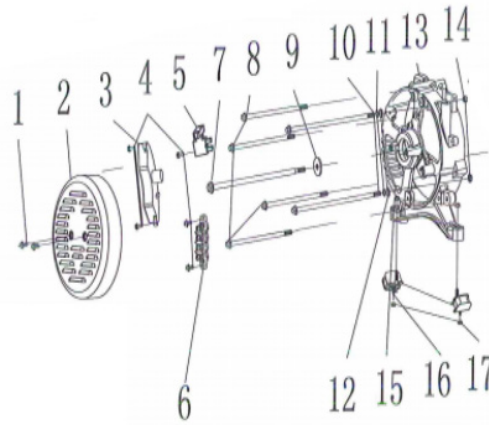

PARTS BREAKDOWN GENERATOR

MODEL:BE9400DFS

BEPOWEREQUIPMENT

.COM

PARTS BREAKDOWN GENERATOR

MODEL:BE9400DFS

WHEEL, FOOT, AND HANDLE KIT

REF #	DESCRIPTION	QTY	BE PART #
15	FLANGE BOLT	2	85.573.105
42	HANDLE COVER	2	
43	HANDLE	2	
44	HANDLE DRAIN PLUG	2	
45	GASKET	4	
46	FLANGE BOLT	2	
56	BRACKET COMPONENTS	2	
57	BRACKET	2	
58	NUT	3	
63	VIBRATION DAMPING PADS	2	
64	WHEELS ASSEMBLY	2	
65	AXLE	2	
66	FLAT WASHER	2	
60	LOCATING PIN	2	

PARTS BREAKDOWN GENERATOR

MODEL:BE9400DFS

ALTERNATOR

REF #	DESCRIPTION	QTY	BE PART #
3	VOLTAGE REGULATOR	1	85.573.100
5	CARBON BRUSH	1	85.573.101
13	ALTERNATOR BRACKET	1	85.573.102

MUFFLER

REF #	DESCRIPTION	QTY	BE PART #
20	MUFFLER BODY	1	85.573.103
21	BUSHING	1	
22	BOLT	2	
23	BOLT	3	
24	BRACKET	1	
25	BOLT	2	
26	GASKET	2	
27	CONNECTING PIPE	1	
28	FLAT WASHER	1	
29	SPRING WASHER	3	
30	FLANGE BOLT	1	
31	NUT	2	
32	SPRING WASHER	2	
33	GASKET	1	

PARTS BREAKDOWN GENERATOR

MODEL:BE9400DFS

FUEL TANK

REF #	DESCRIPTION	QTY	BE PART #
69	FUEL VALVE	1	85.573.109
74	FUEL TANK (BARE)	1	85.573.110

BATTERY

REF #	DESCRIPTION	QTY	BE PART #
60	BATTERY, LITHIUM-ION	1	85.573.108

PARTS BREAKDOWN GENERATOR

MODEL:BE9400DFS

VALVE COVER

REF #	DESCRIPTION	QTY	BE PART #
2	HEAD COVER	1	85.573.111
5	HEAD COVER GASKET	1	85.573.112

REF #	DESCRIPTION	QTY	BE PART #
NOT SHOWN	OIL DIPSTICK	1	85.573.109
NOT SHOWN	CYLINDER HEAD ASSEMBLY	1	85.573.126
NOT SHOWN	COIL ASSEMBLY	1	85.573.115
NOT SHOWN	CARBURETOR ASSEMBLY	1	85.573.113W
NOT SHOWN	CHOKE, SOLENOID ASSEMBLY	1	85.573.127
NOT SHOWN	SPARK PLUG	1	85.519.001
NOT SHOWN	RECOIL START ASSEMBLY	1	85.573.116
NOT SHOWN	RECOIL FAN IMPELLER	1	85.571.086
NOT SHOWN	STARTING MOTOR ASSEMBLY	1	85.573.117
NOT SHOWN	PANEL CIRCUIT BREAKER SET (4 PCE)	1	85.573.122
NOT SHOWN	PANEL PLUG SET (6 PCE)	1	85.573.123
NOT SHOWN	AIR FILTER ASSEMBLY	1	85.573.114