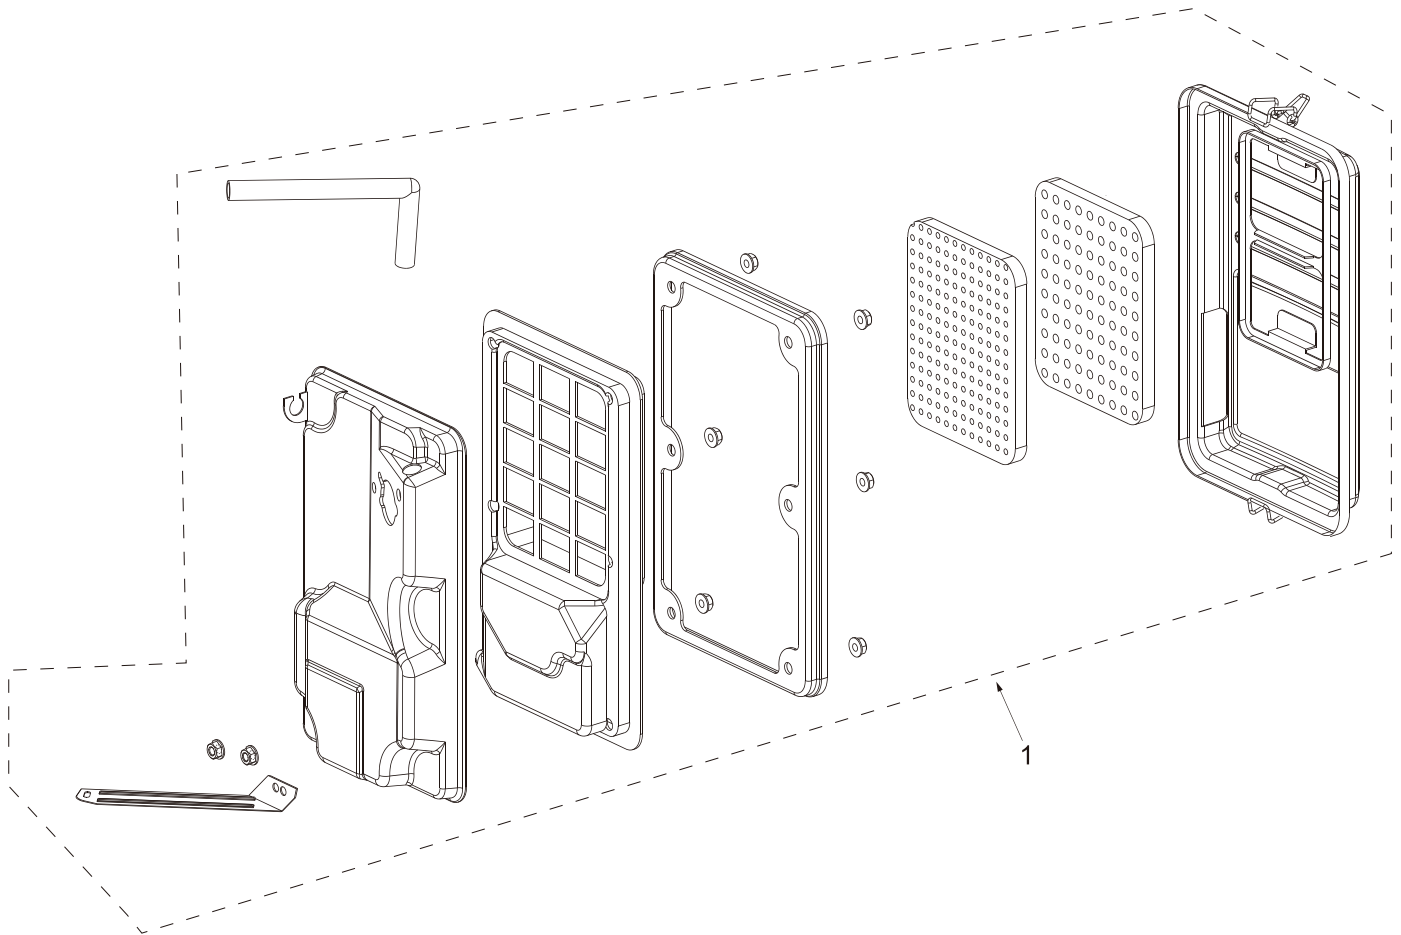

AIR CLEANER ASSEMBLY