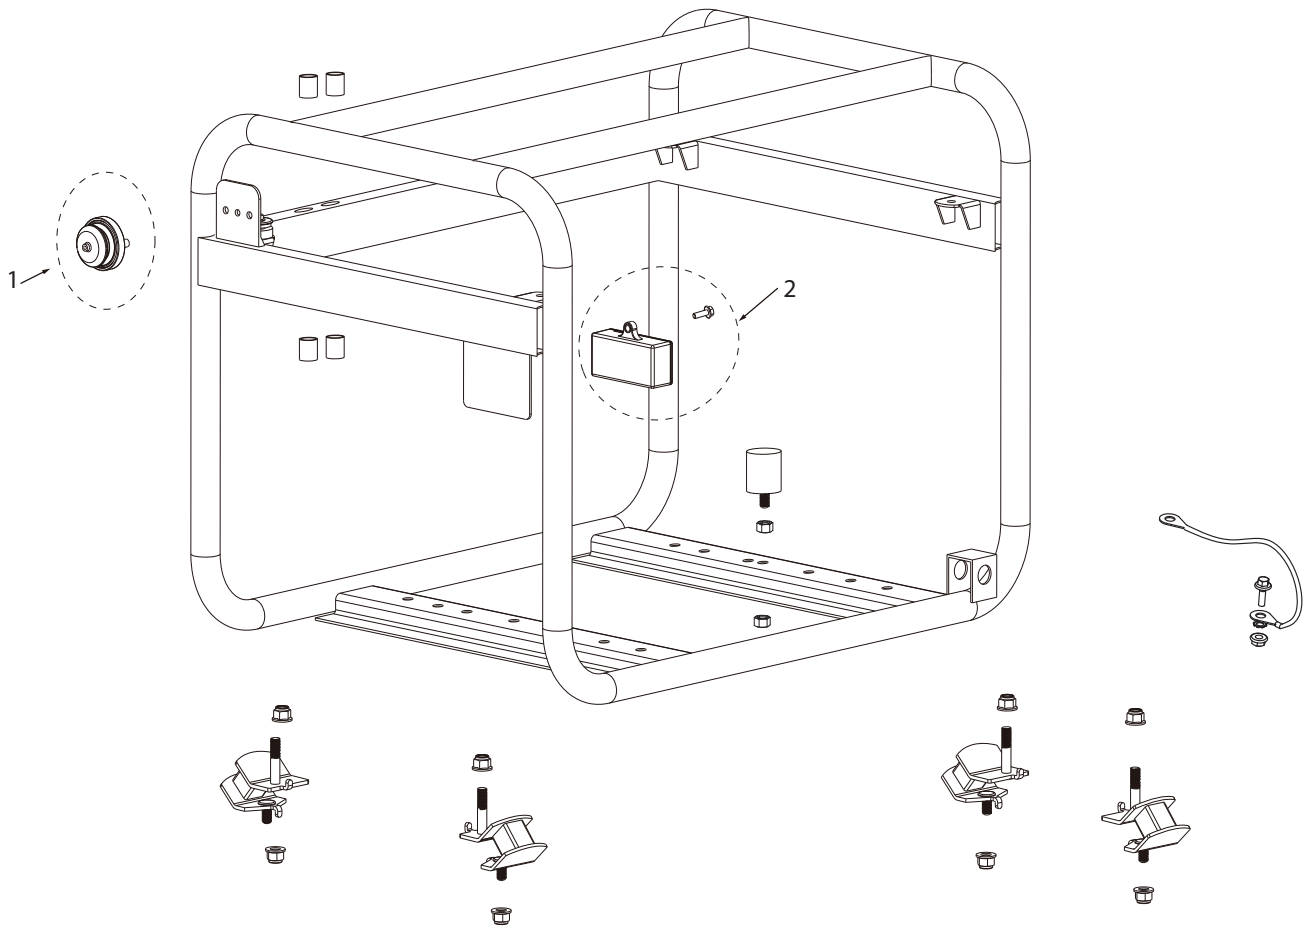

PARTS BREAKDOWN GENERATOR

MODEL:BE9000

AVR AND BRUSHES

REF #	DESCRIPTION	QTY	BE PART #
1	AVR AND BRUSHES	1	85.561.025

PARTS BREAKDOWN GENERATOR

MODEL:BE9000

FRAME PARTS

REF #	DESCRIPTION	QTY	BE PART #
1	COLD WEATHER PRIMER	1	85.561.005
2	CO ALARM	1	85.561.006

PARTS BREAKDOWN GENERATOR

MODEL:BE9000

WHEEL AND HANDLE SET

REF #	DESCRIPTION	QTY	BE PART #
1	WHEEL AND HANDLE SET	2	85.561.026

PARTS BREAKDOWN GENERATOR

MODEL:BE9000

FUEL TANK ASSEMBLY

REF #	DESCRIPTION	QTY	BE PART #
1	FUEL TANK PARTS	1	85.561.027