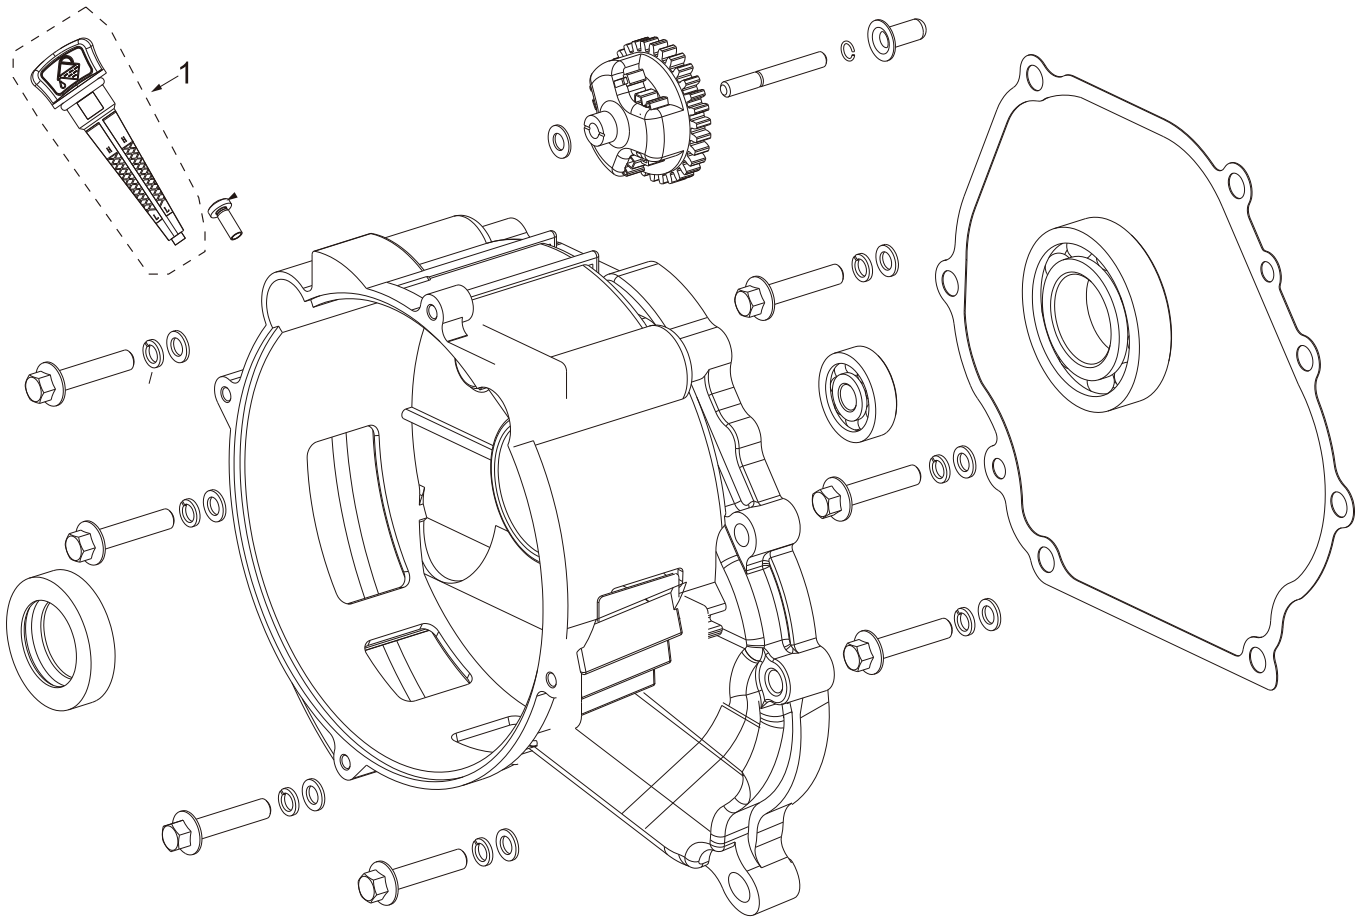

PARTS BREAKDOWN GENERATOR

MODEL:BE9000

BEPOWEREQUIPMENT

.COM

PARTS BREAKDOWN GENERATOR

MODEL:BE9000

CRANKCASE

REF #	DESCRIPTION	QTY	BE PART #
1	MAGNETIC DIPSTICK	1	85.561.021

PARTS BREAKDOWN GENERATOR

MODEL:BE9000

ENGINE STARTER

REF #	DESCRIPTION	QTY	BE PART #
1	RECOIL ASSEMBLY	1	85.561.022

PARTS BREAKDOWN GENERATOR

MODEL:BE9000

VALVE COVER

REF #	DESCRIPTION	QTY	BE PART #
1	CYLINDER HEAD COVER & GASKET	1	85.561.094

PARTS BREAKDOWN GENERATOR

MODEL:BE9000

SPEED ADJUSTMENT BASE PARTS

REF #	DESCRIPTION	QTY	BE PART #
1	IDLE SOLENOID	1	85.561.028

PARTS BREAKDOWN GENERATOR

MODEL:BE9000

CARBURETOR ASSEMBLY

REF #	DESCRIPTION	QTY	BE PART #
1	CARBURETOR ASSEMBLY	1	85.561.023

PARTS BREAKDOWN GENERATOR

MODEL:BE9000

WHEEL AND HANDLE SET

REF #	DESCRIPTION	QTY	BE PART #
1	WHEEL AND HANDLE SET	2	85.561.026

PARTS BREAKDOWN GENERATOR

MODEL:BE9000

FUEL TANK ASSEMBLY

REF #	DESCRIPTION	QTY	BE PART #
1	FUEL TANK PARTS	1	85.561.027