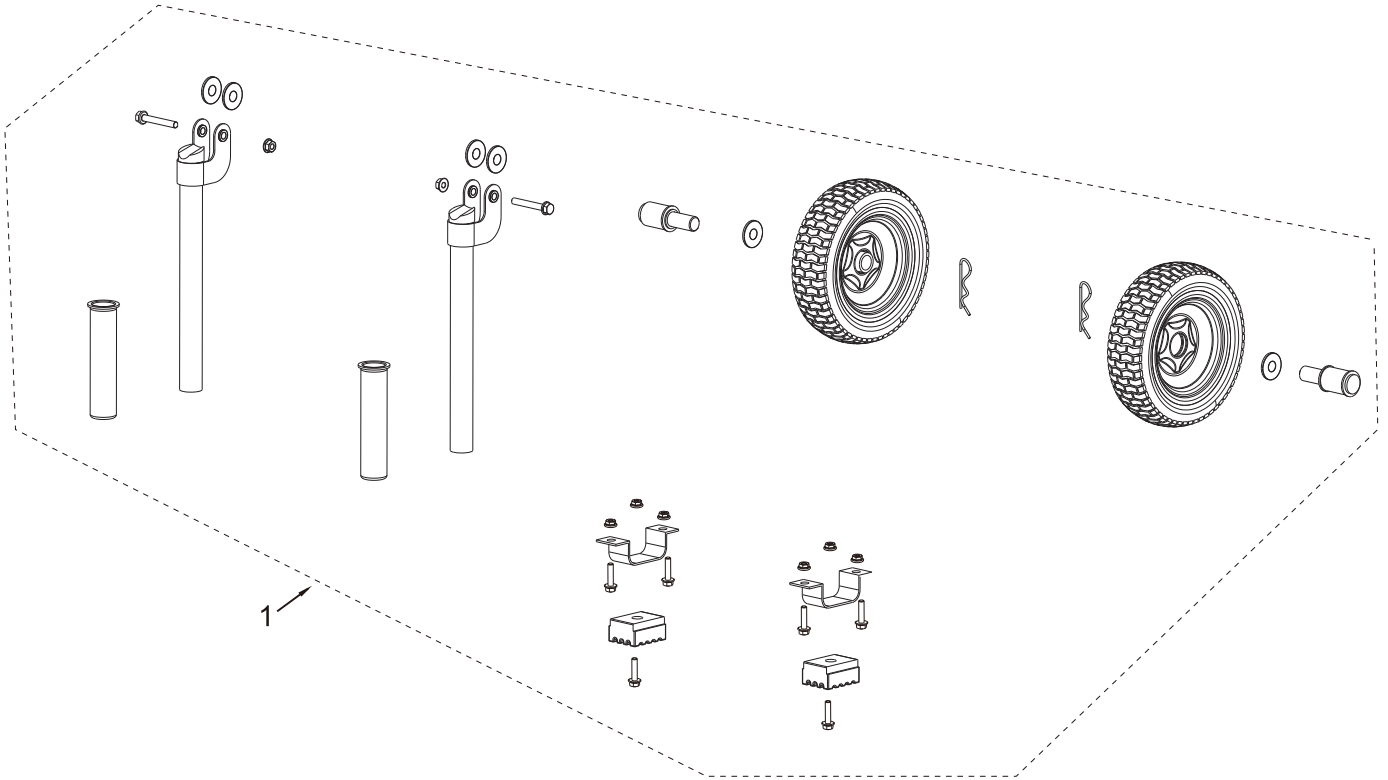

PARTS BREAKDOWN GENERATOR

MODEL:BE9000

AVR AND BRUSHES

REF #	DESCRIPTION	QTY	BE PART #
1	AVR AND BRUSHES	1	85.561.025

PARTS BREAKDOWN GENERATOR

MODEL:BE9000

FRAME PARTS

REF #	DESCRIPTION	QTY	BE PART #
1	COLD WEATHER PRIMER	1	85.561.005
2	CO ALARM	1	85.561.006

PARTS BREAKDOWN GENERATOR

MODEL:BE9000

WHEEL AND HANDLE SET

REF #	DESCRIPTION	QTY	BE PART #
1	WHEEL AND HANDLE SET	2	85.561.026

PARTS BREAKDOWN GENERATOR

MODEL:BE9000

FUEL TANK ASSEMBLY

REF #	DESCRIPTION	QTY	BE PART #
1	FUEL TANK PARTS	1	85.561.027