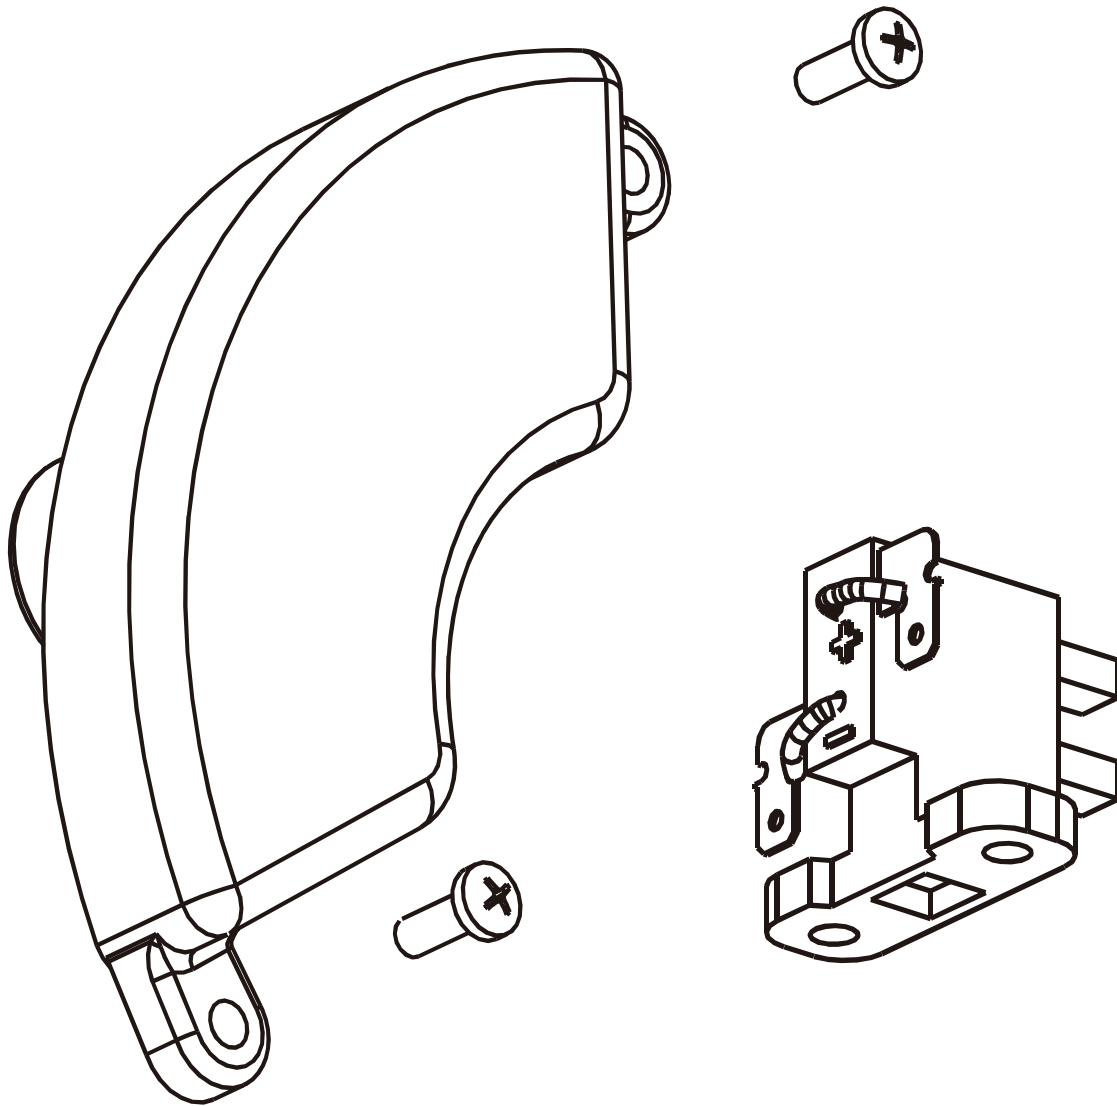

PARTS BREAKDOWN GENERATOR

MODEL:BE9000

ENGINE STARTER

REF #	DESCRIPTION	QTY	BE PART #
1	RECOIL ASSEMBLY	1	85.561.022

PARTS BREAKDOWN GENERATOR

MODEL:BE9000

VALVE COVER

REF #	DESCRIPTION	QTY	BE PART #
1	CYLINDER HEAD COVER & GASKET	1	85.561.094

PARTS BREAKDOWN GENERATOR

MODEL:BE9000

SPEED ADJUSTMENT BASE PARTS

REF #	DESCRIPTION	QTY	BE PART #
1	IDLE SOLENOID	1	85.561.028

PARTS BREAKDOWN GENERATOR

MODEL:BE9000

CARBURETOR ASSEMBLY

REF #	DESCRIPTION	QTY	BE PART #
1	CARBURETOR ASSEMBLY	1	85.561.023

PARTS BREAKDOWN GENERATOR

MODEL:BE9000

AIR CLEANER ASSEMBLY

REF #	DESCRIPTION	QTY	BE PART #
1	AIR CLEANER ASSEMBLY	1	85.561.024

PARTS BREAKDOWN GENERATOR

MODEL:BE9000

MUFFLER PARTS

REF #	DESCRIPTION	QTY	BE PART #
1	MUFFLER & GASKET	1	85.561.095

PARTS BREAKDOWN GENERATOR

MODEL:BE9000

AVR AND BRUSHES

REF #	DESCRIPTION	QTY	BE PART #
1	AVR AND BRUSHES	1	85.561.025

PARTS BREAKDOWN GENERATOR

MODEL:BE9000

FRAME PARTS

REF #	DESCRIPTION	QTY	BE PART #
1	COLD WEATHER PRIMER	1	85.561.005
2	CO ALARM	1	85.561.006