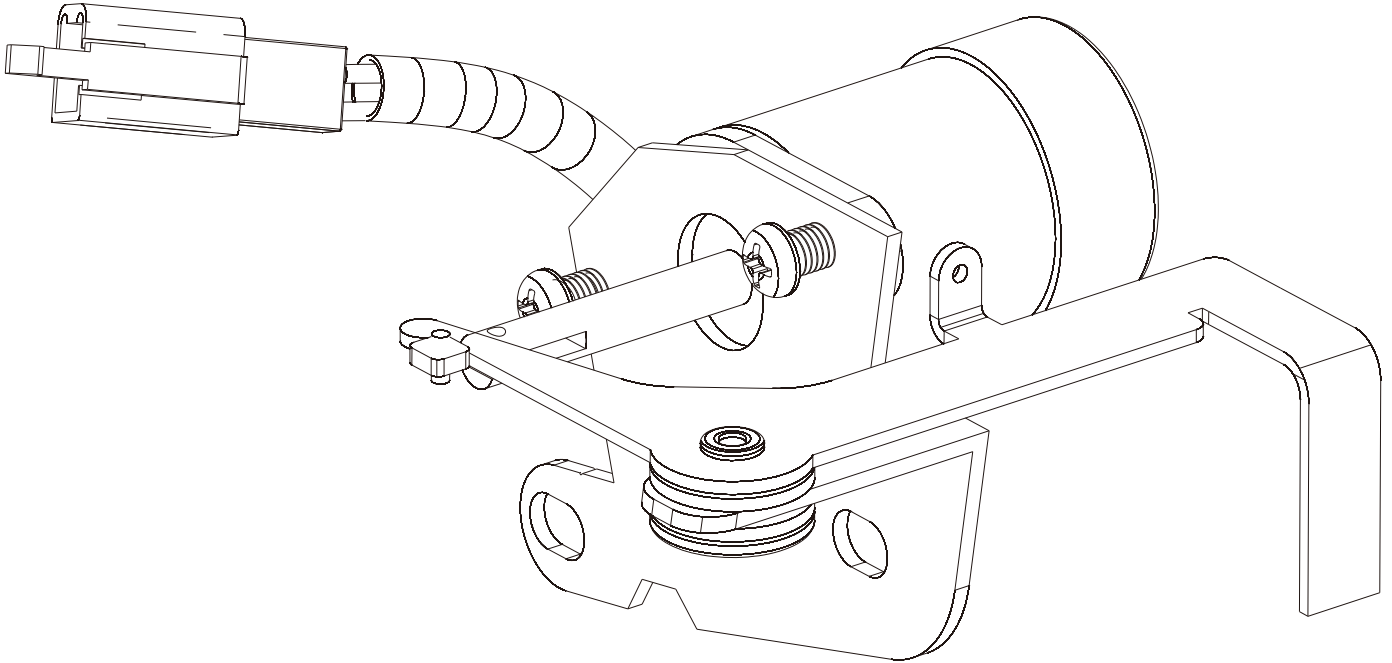

PARTS BREAKDOWN GENERATOR

MODEL:BE9000

BEPOWEREQUIPMENT

.COM

PARTS BREAKDOWN GENERATOR

MODEL:BE9000

CRANKCASE

REF #	DESCRIPTION	QTY	BE PART #
1	MAGNETIC DIPSTICK	1	85.561.021

PARTS BREAKDOWN GENERATOR

MODEL:BE9000

ENGINE STARTER

REF #	DESCRIPTION	QTY	BE PART #
1	RECOIL ASSEMBLY	1	85.561.022

PARTS BREAKDOWN GENERATOR

MODEL:BE9000

VALVE COVER

REF #	DESCRIPTION	QTY	BE PART #
1	CYLINDER HEAD COVER & GASKET	1	85.561.094

PARTS BREAKDOWN GENERATOR

MODEL:BE9000

SPEED ADJUSTMENT BASE PARTS

REF #	DESCRIPTION	QTY	BE PART #
1	IDLE SOLENOID	1	85.561.028

PARTS BREAKDOWN GENERATOR

MODEL:BE9000

CARBURETOR ASSEMBLY

REF #	DESCRIPTION	QTY	BE PART #
1	CARBURETOR ASSEMBLY	1	85.561.023

PARTS BREAKDOWN GENERATOR

MODEL:BE9000

AIR CLEANER ASSEMBLY

REF #	DESCRIPTION	QTY	BE PART #
1	AIR CLEANER ASSEMBLY	1	85.561.024

PARTS BREAKDOWN GENERATOR

MODEL:BE9000

MUFFLER PARTS

REF #	DESCRIPTION	QTY	BE PART #
1	MUFFLER & GASKET	1	85.561.095