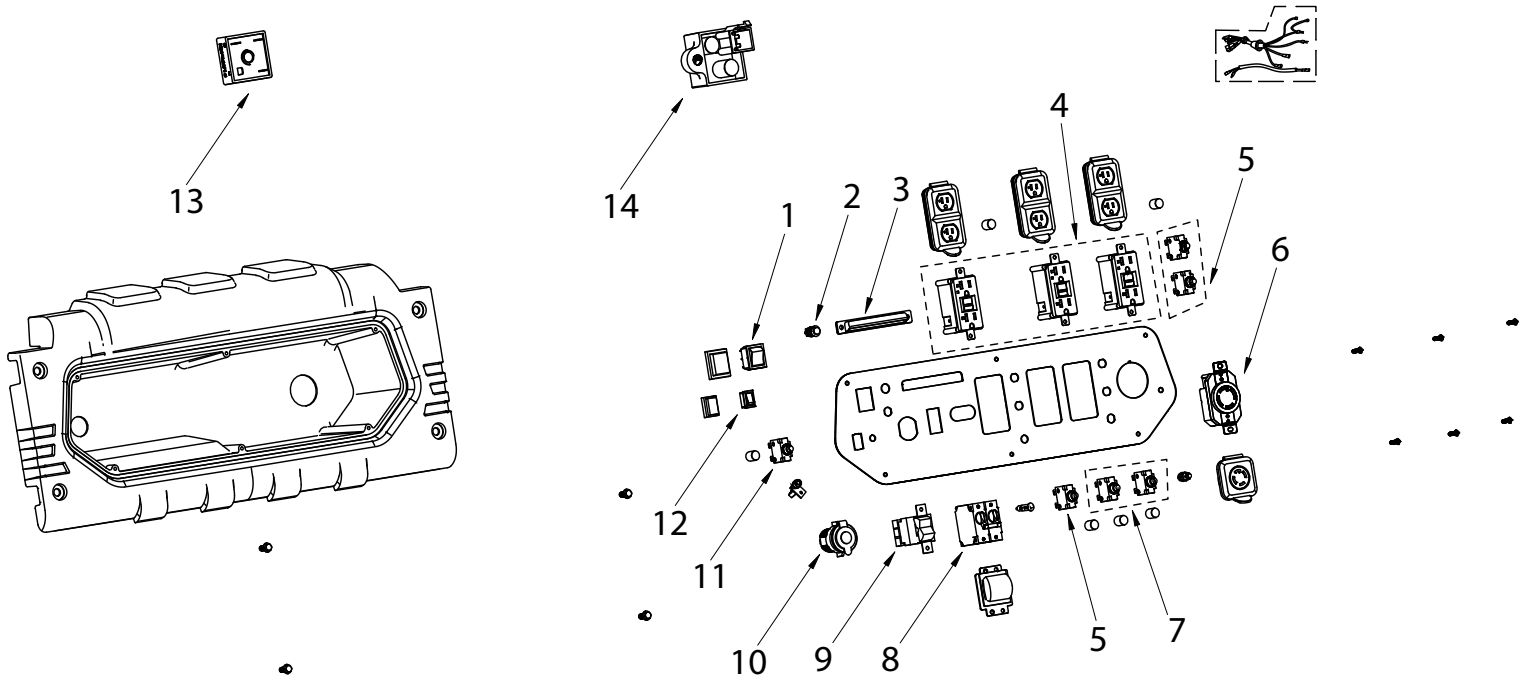

PARTS BREAKDOWN GENERATOR

MODEL:BE9000

WHEEL AND HANDLE SET

REF #	DESCRIPTION	QTY	BE PART #
1	WHEEL AND HANDLE SET	2	85.561.026

PARTS BREAKDOWN GENERATOR

MODEL:BE9000

FUEL TANK ASSEMBLY

REF #	DESCRIPTION	QTY	BE PART #
1	FUEL TANK PARTS	1	85.561.027

PARTS BREAKDOWN GENERATOR

MODEL:BE9000

CONTROL PANEL

REF #	DESCRIPTION	QTY	BE PART #
1	ENGINE SWITCH	1	85.561.151
2	LED SWITCH	1	85.561.136
3	LED LIGHT	1	85.561.137
4	AC RECEPTACLE(GFCI) AC125V/20A	3	85.561.146
5	PROTECTOR 20A	3	85.561.141
6	AC RECEPTACLE AC125V250V/30A	1	85.561.145
7	PROTECTOR 30A	2	85.561.149
8	CIRCUIT BREAKER 2P-27A	1	85.561.152
9	VOLTAGE SWITCH	1	85.561.143
10	DC12V	1	85.561.148
11	DC THERMAL PROTECTION 8A	1	85.561.147
12	IDLE SWITCH	1	85.561.153
13	RECTIFIER BRIDGE	1	85.561.149
14	DC08	1	85.561.142