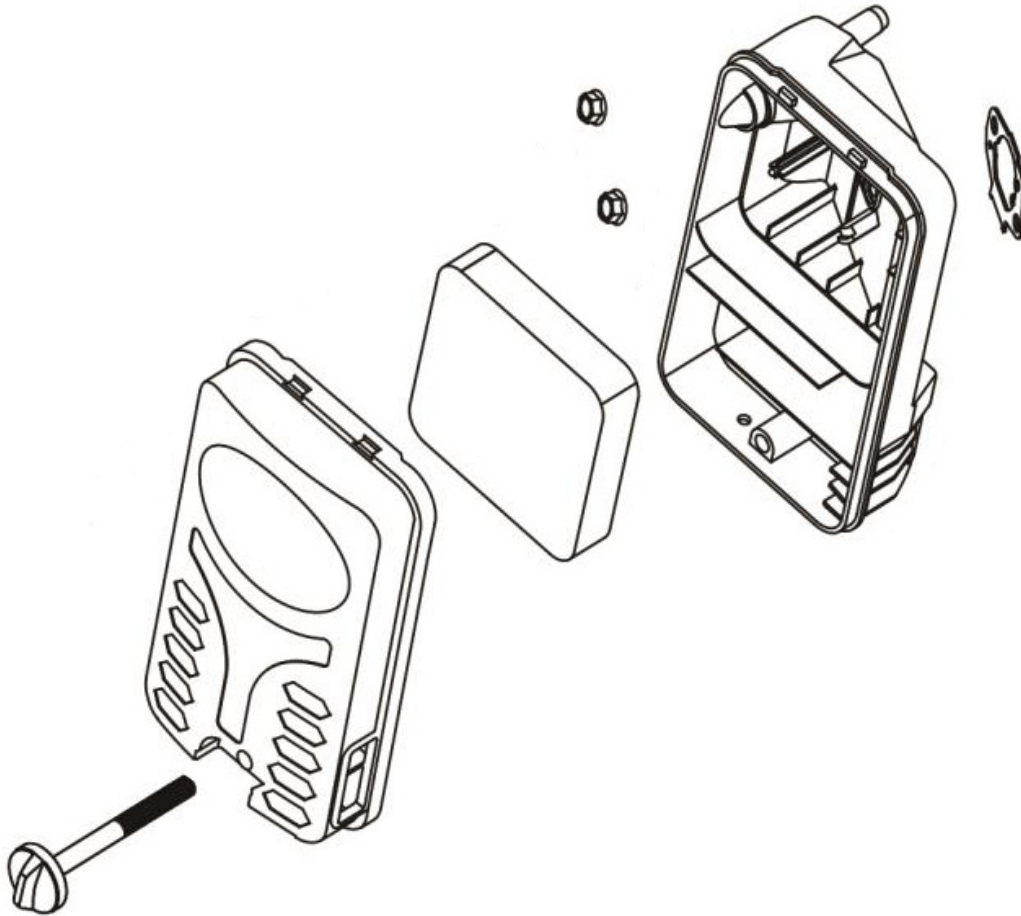

PARTS BREAKDOWN INVERTER GENERATOR

MODEL:BE7500iD

CARBURETOR ASSEMBLY

REF #	DESCRIPTION	QTY	BE PART #
1	CARBURETOR ASSEMBLY	1	85.561.065

PARTS BREAKDOWN INVERTER GENERATOR

MODEL:BE7500iD

AIR CLEANER

REF #	DESCRIPTION	QTY	BE PART #
1	AIR CLEANER ASSEMBLY	1	85.561.066