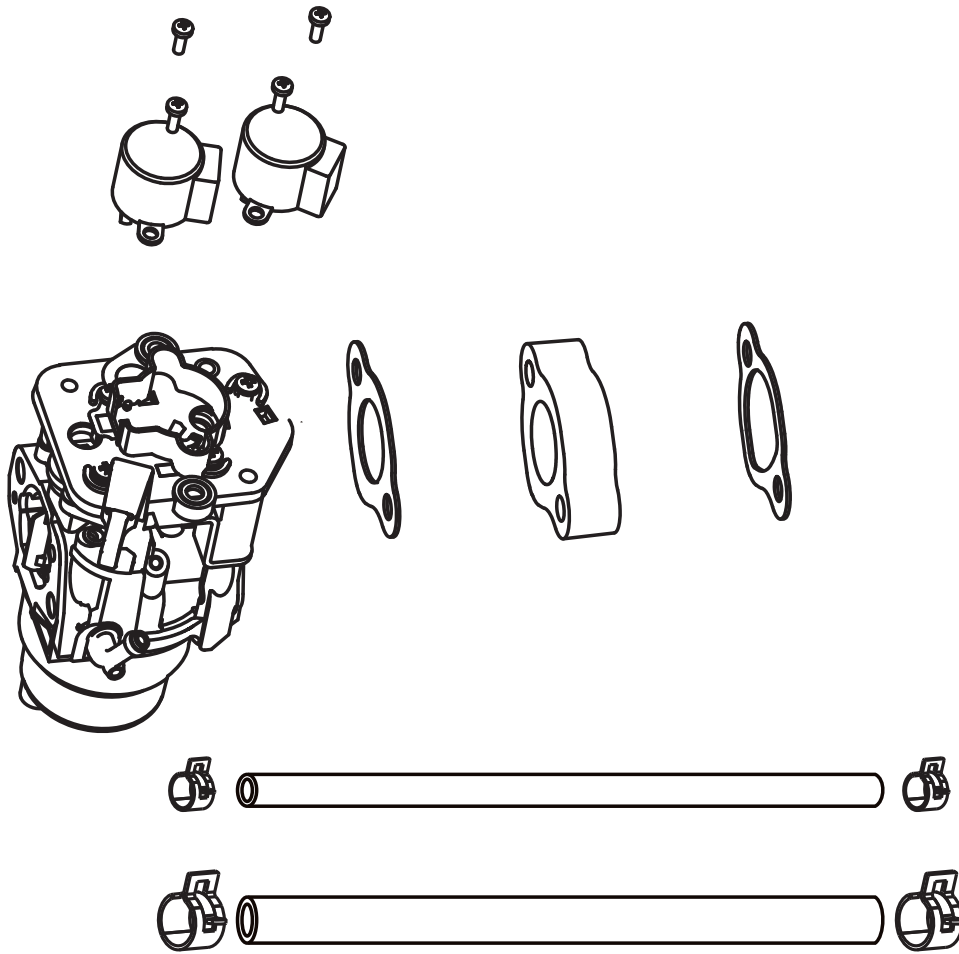

CARBURETOR ASSEMBLY