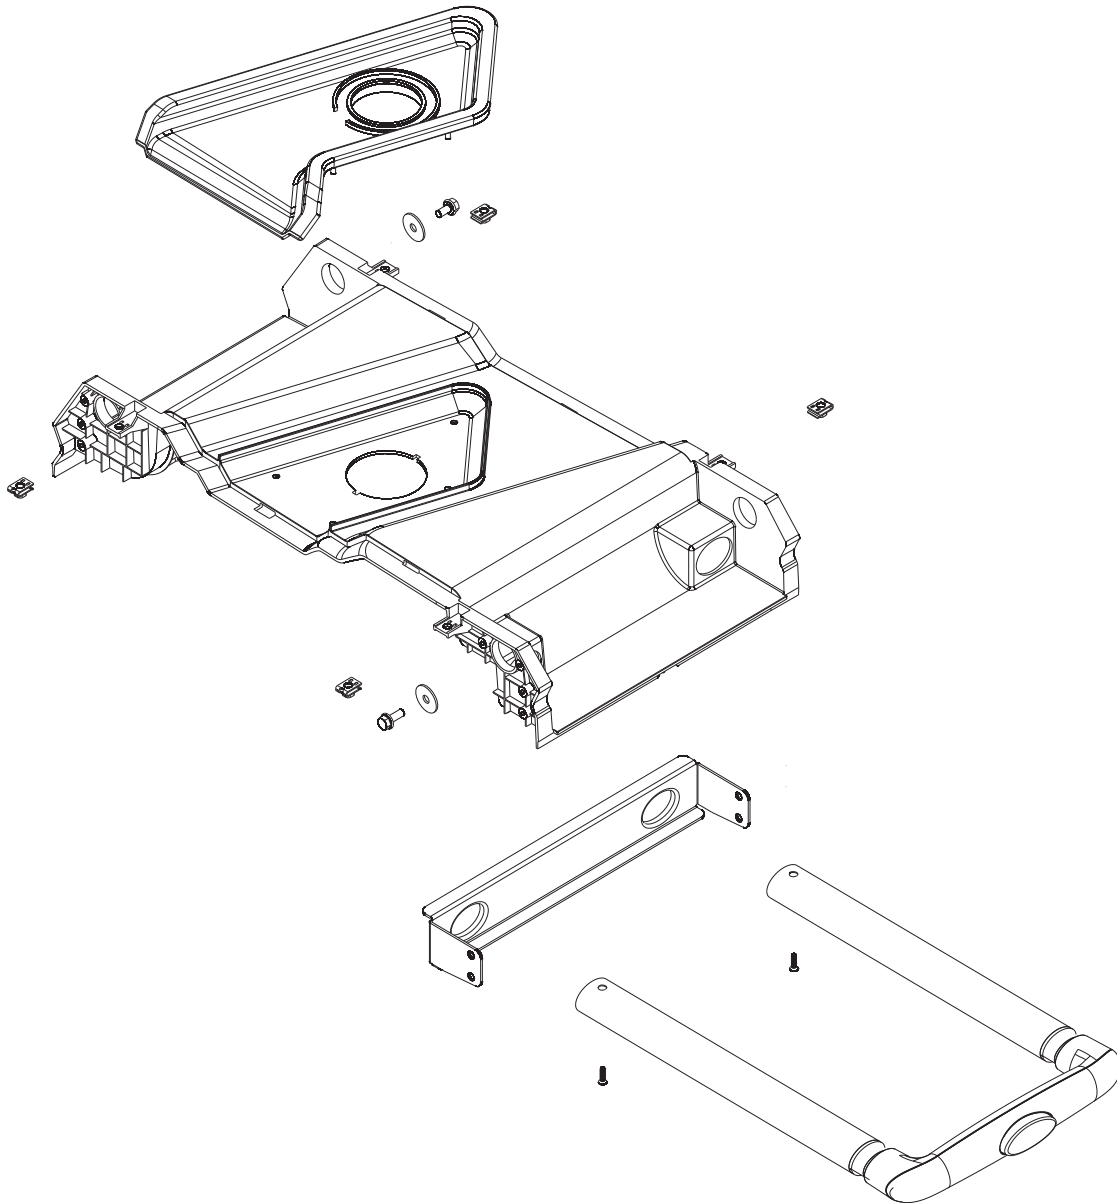

PULL ROD/HOUSING