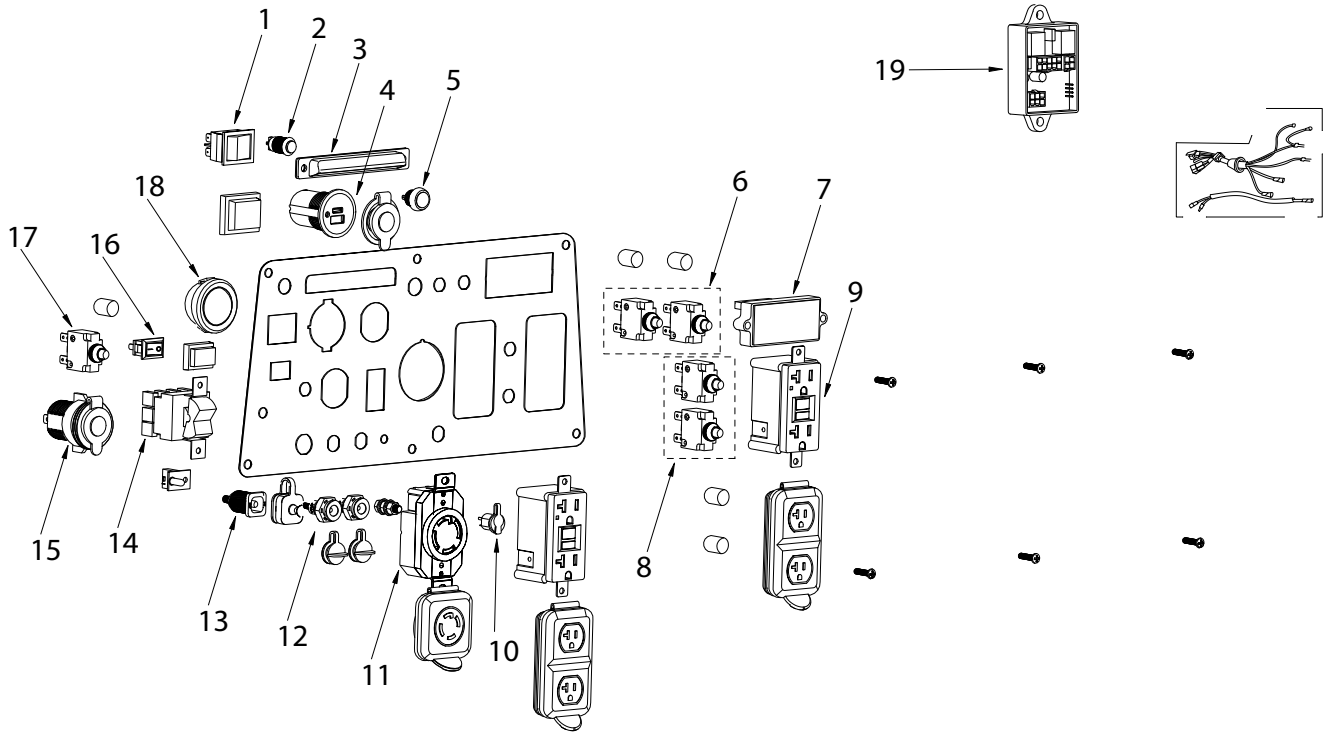

PARTS BREAKDOWN INVERTER GENERATOR

MODEL:BE7500iD

PULL ROD/HOUSING

REF #	DESCRIPTION	QTY	BE PART #
1	PULL HANDLE ASSEMBLY	1	85.561.070

PARTS BREAKDOWN INVERTER GENERATOR

MODEL:BE7500iD

PANEL

REF #	DESCRIPTION	QTY	BE PART #
1	CO ALARM	1	85.561.048
2	INVERTER	1	85.561.073

PARTS BREAKDOWN INVERTER GENERATOR

MODEL:BE7500iD

FUEL TANK COMPONENTS

REF #	DESCRIPTION	QTY	BE PART #
1	FUEL TANK CAP, FILTERS, & GAUGE	1	85.561.071
2	TANK	1	85.561.124

PARTS BREAKDOWN INVERTER GENERATOR

MODEL:BE7500iD

CONTROL PANEL

REF #	DESCRIPTION	QTY	BE PART #
1	ENGINE SWITCH	1	85.561.151
2	LED SWITCH	1	85.561.136
3	LED LIGHT	1	85.561.155
4	USB	1	85.561.177
5	RESET SWITCH	1	85.561.165
6	PROTECTOR 30A	2	85.561.149
7	MULTIFUNCTIONAL DIGITAL DISPLAY TABLE	1	85.561.164
8	PROTECTOR 20A	2	85.561.141
9	AC RECEPTACLE(GFCI) AC125V/20A	2	85.561.146
10	BATTERY CHARGER	1	85.561.157
11	AC RECEPTACLE AC125V250V/30A	1	85.561.145
12	PARALLEL SOCKET	2	85.561.166
13	PARALLEL SOCKET 50A	1	85.561.170
14	VOLTAGE SELECTOR SWITCH	1	85.561.143
15	DC12V	1	85.561.148
16	IDLE SWITCH	1	85.561.153
17	DC THERMAL PROTECTION 8A	1	85.561.147
18	ONE-CLICK START SWITCH	1	85.561.158
19	ONE-CLICK START MODULE	1	85.561.169