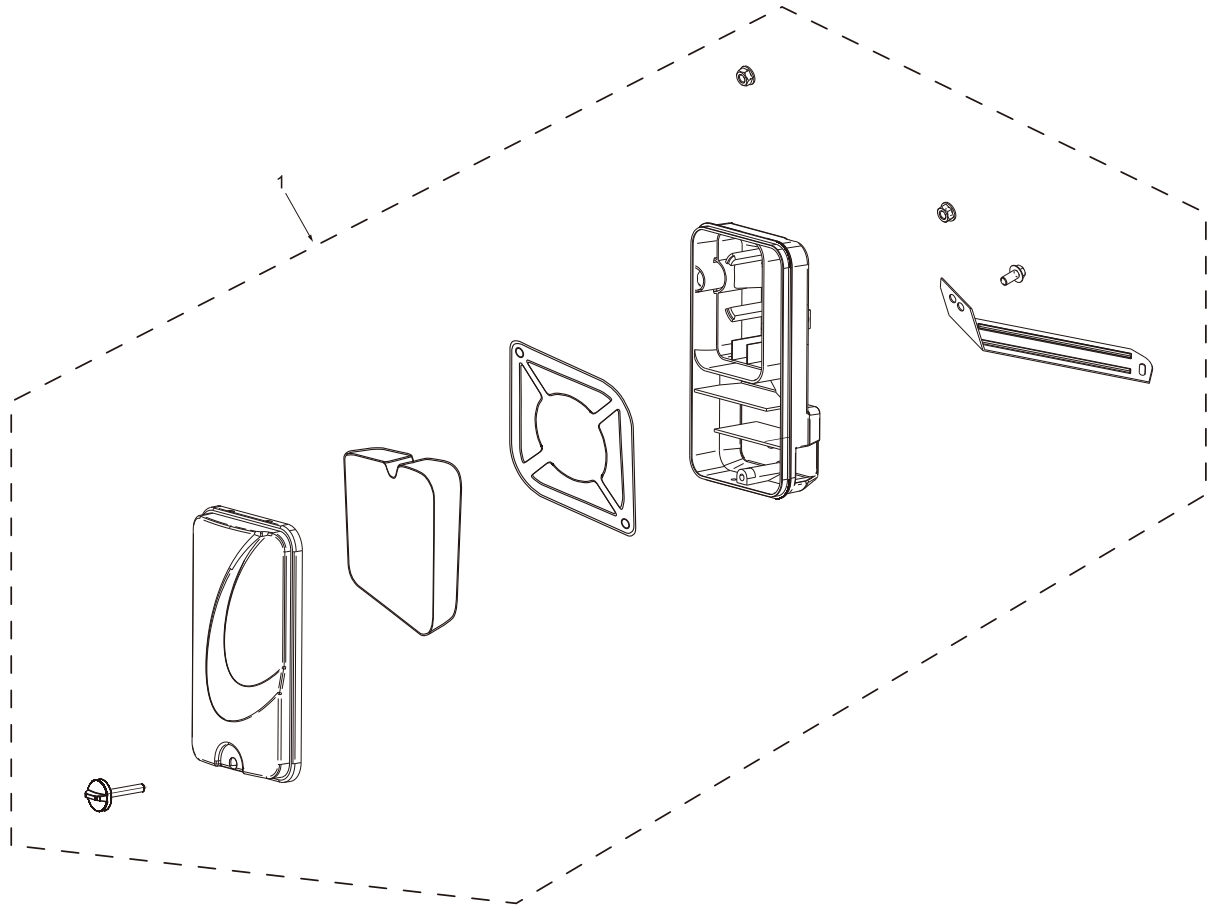

AIR CLEANER