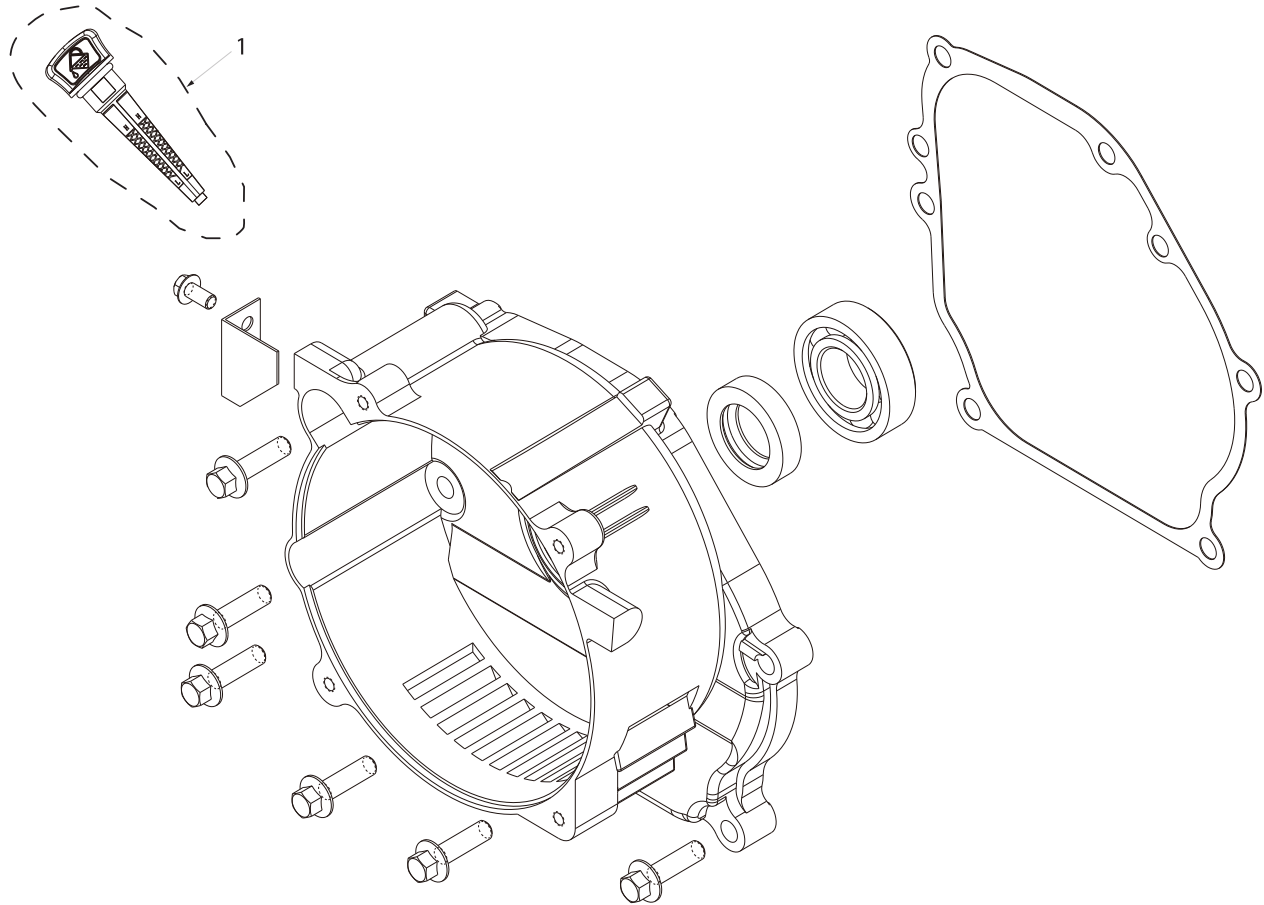

CRANKCASE COVER