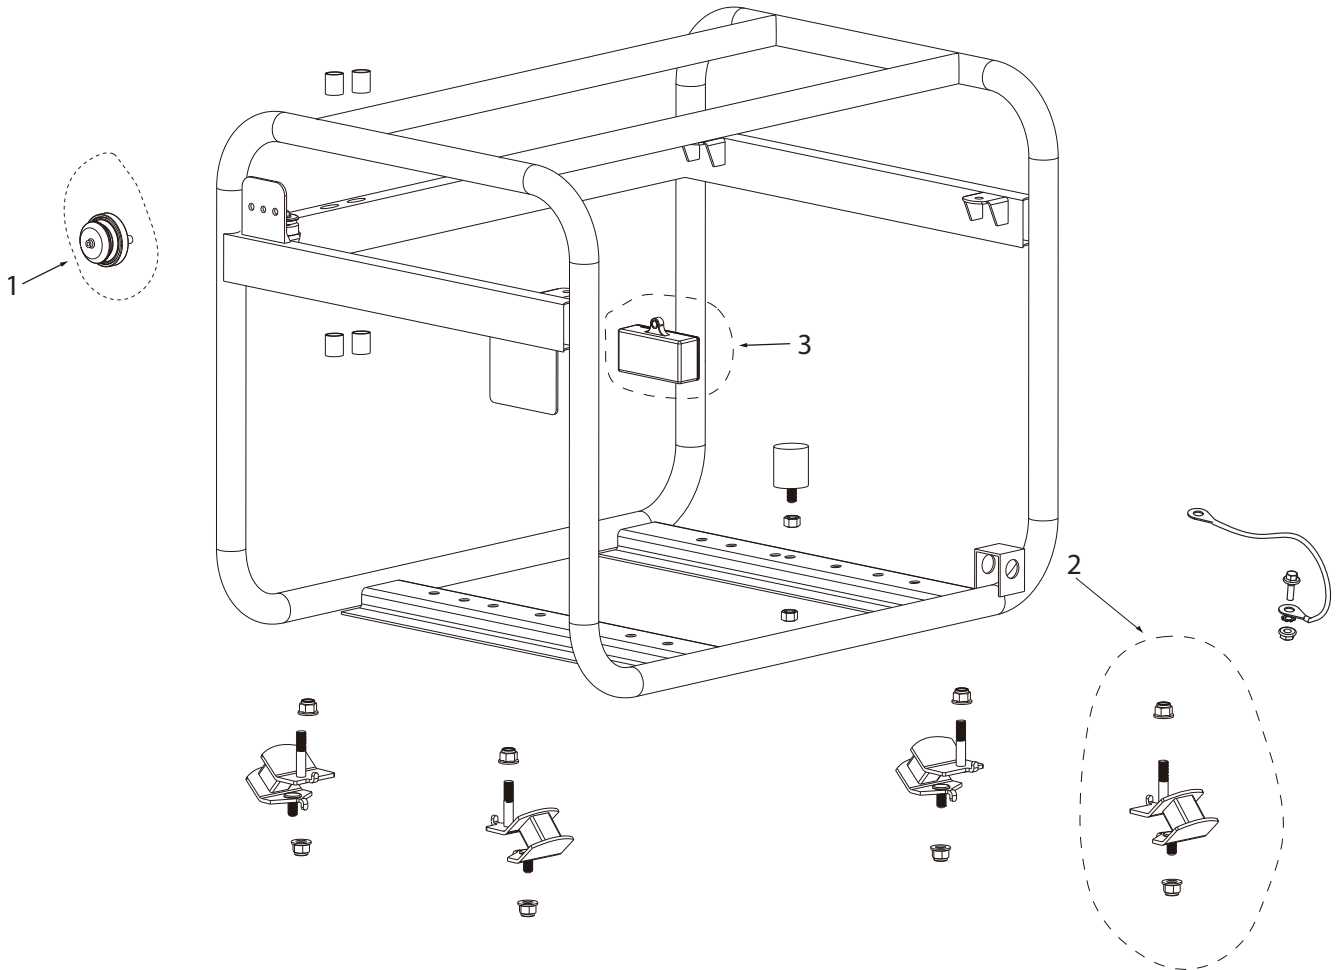

FRAME PARTS

REF #	DESCRIPTION	QTY	BE PART #
1	COLD WEATHER PRIMER	1	85.561.005
2	SHOCK ABSORBER SET	4	85.561.085
3	CO ALARM	1	85.561.006