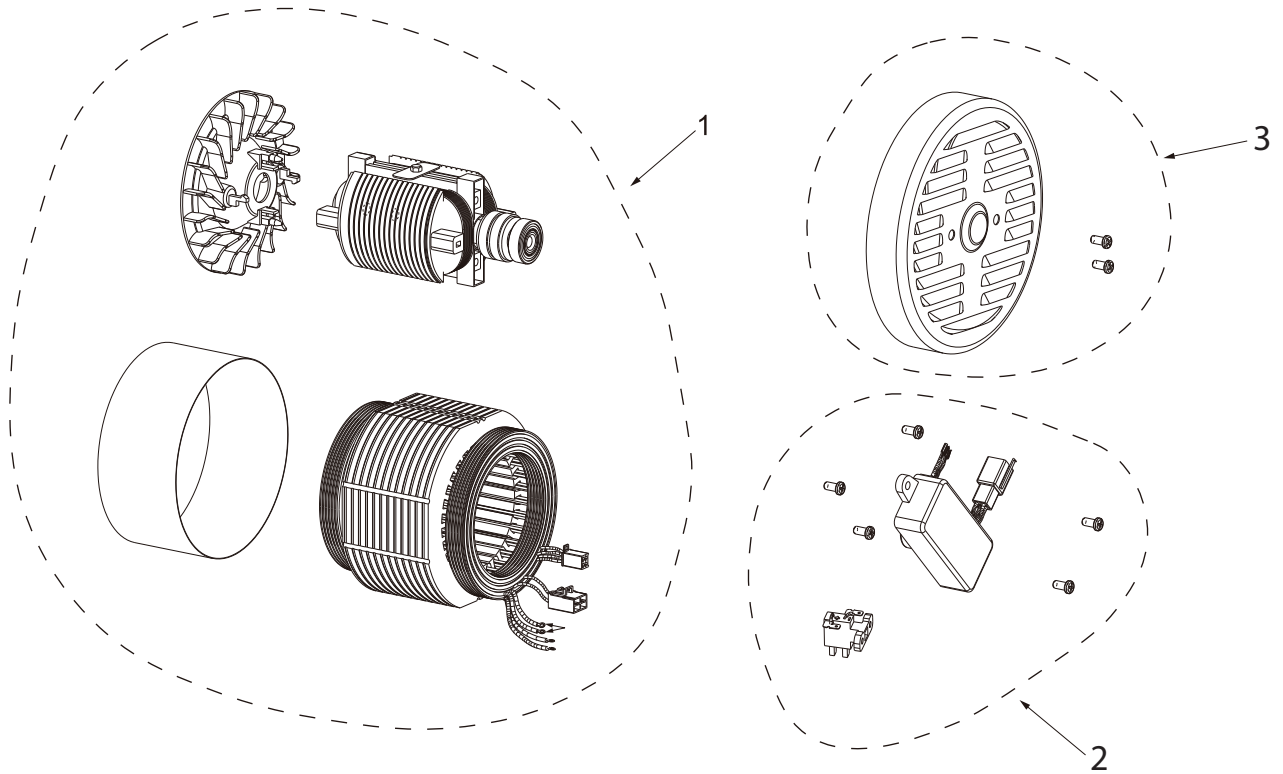

ALTERNATOR