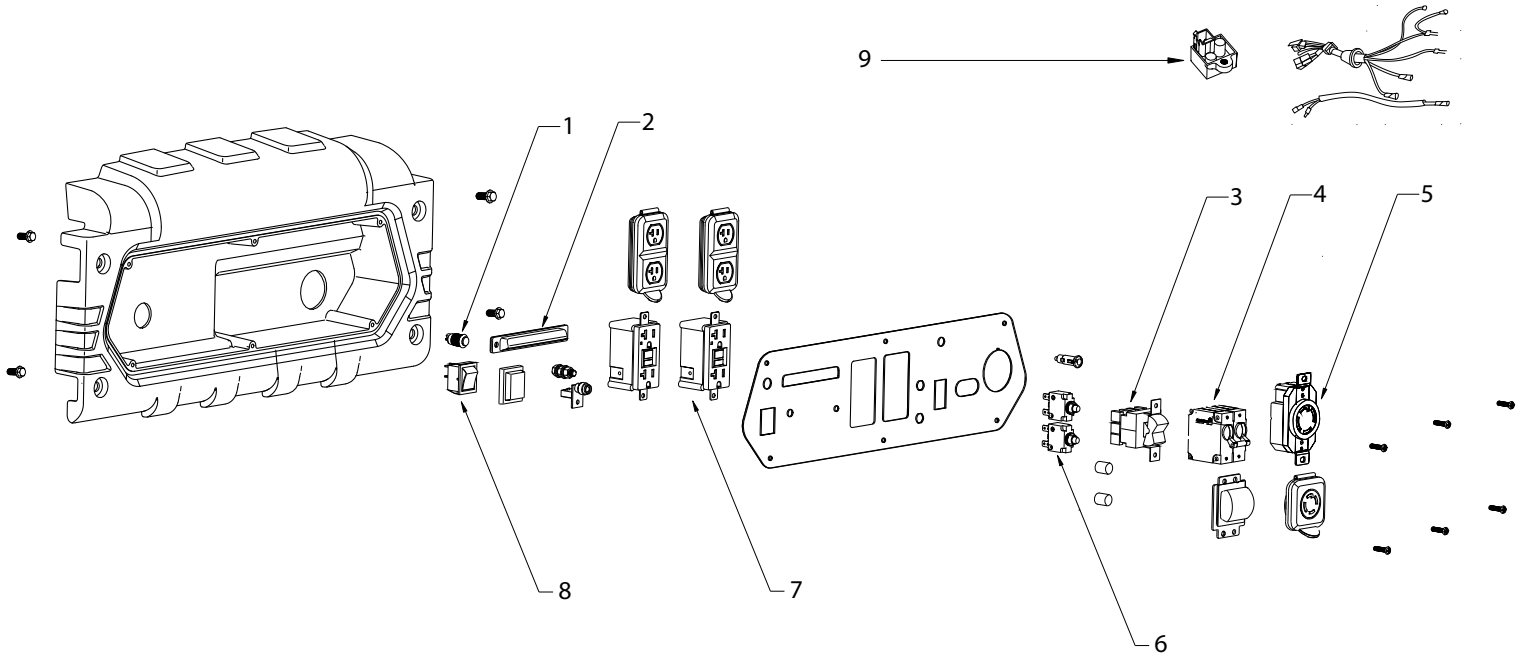

REF #	DESCRIPTION	QTY	BE PART #
1	LED SWITCH	1	85.561.136
2	LED LIGHT	1	85.561.137
3	VOLTAGE SWITCH	1	85.561.143
4	CIRCUIT BREAKER 2P-16A	1	85.561.144
5	AC RECEPTACLE AC125V250V/30A	1	85.561.145
6	PROTECTOR 20A	2	85.561.141
7	AC RECEPTACLE(GFCI) AC125V/20A	2	85.561.146
8	ENGINE SWITCH	1	85.561.135
9	DC08	1	85.561.142