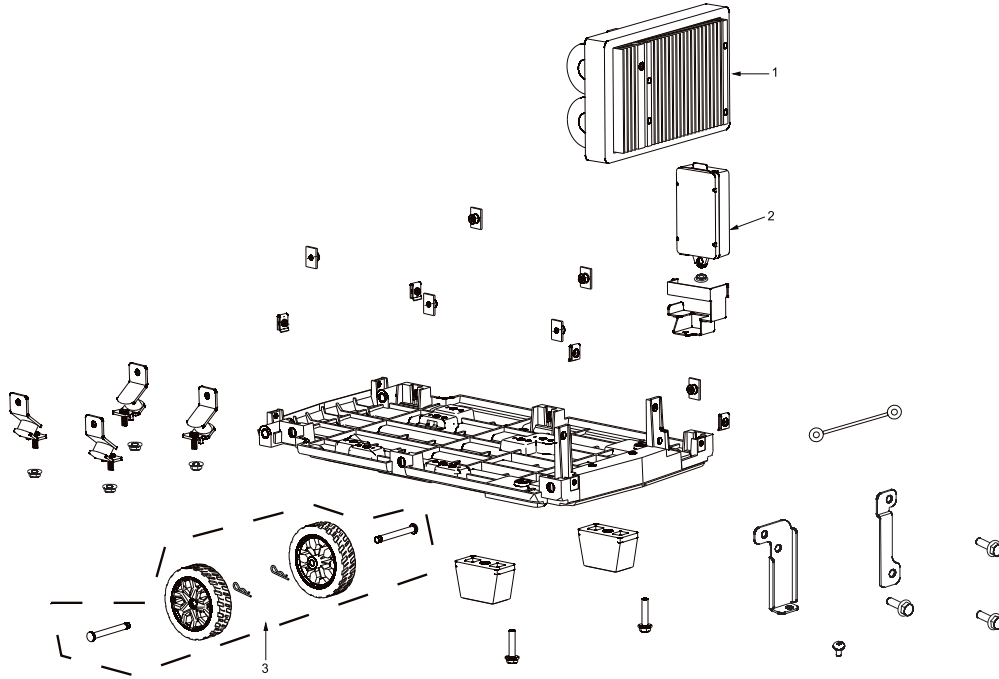

BACKPLANE / INVERTER