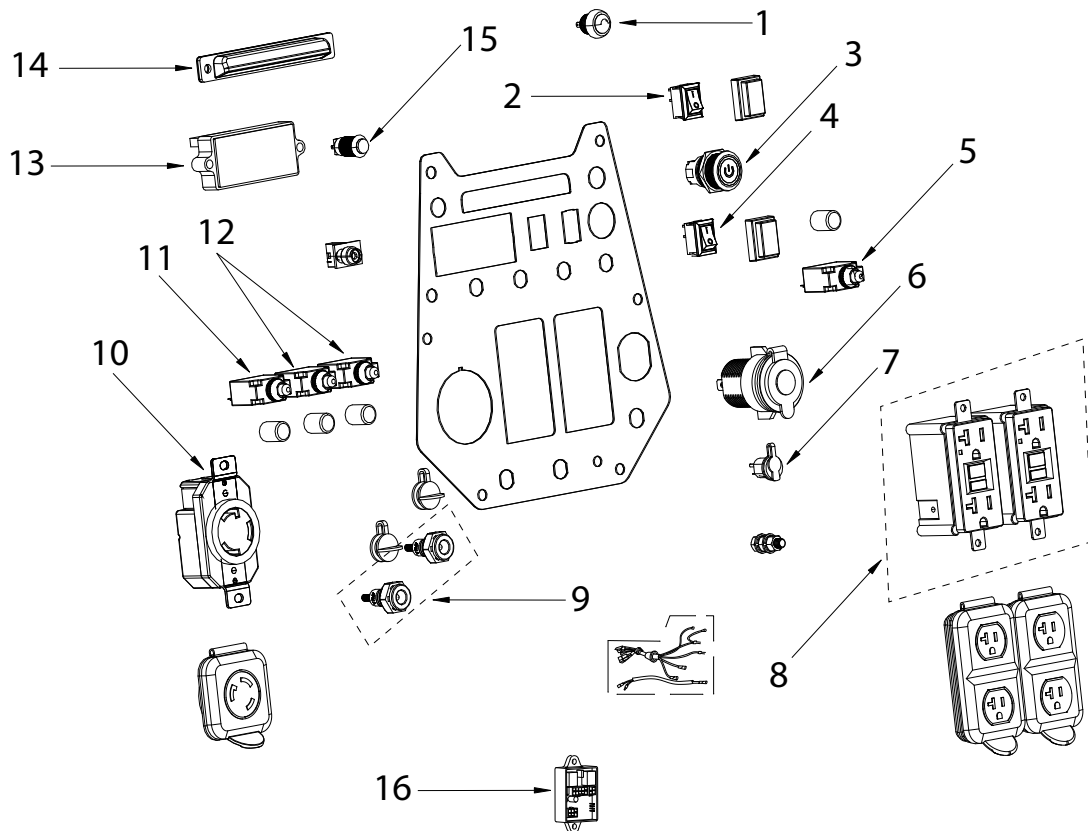

CONTROL PANEL