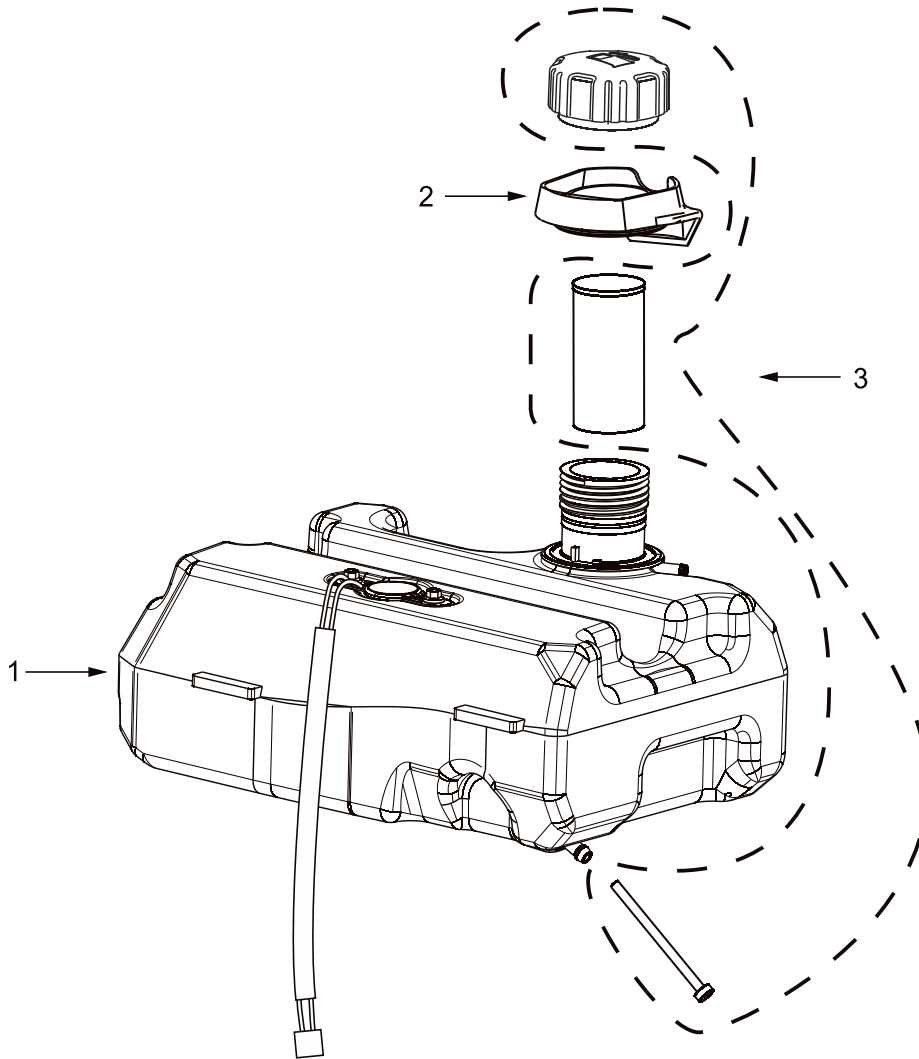

FUEL TANK COMPONENTS