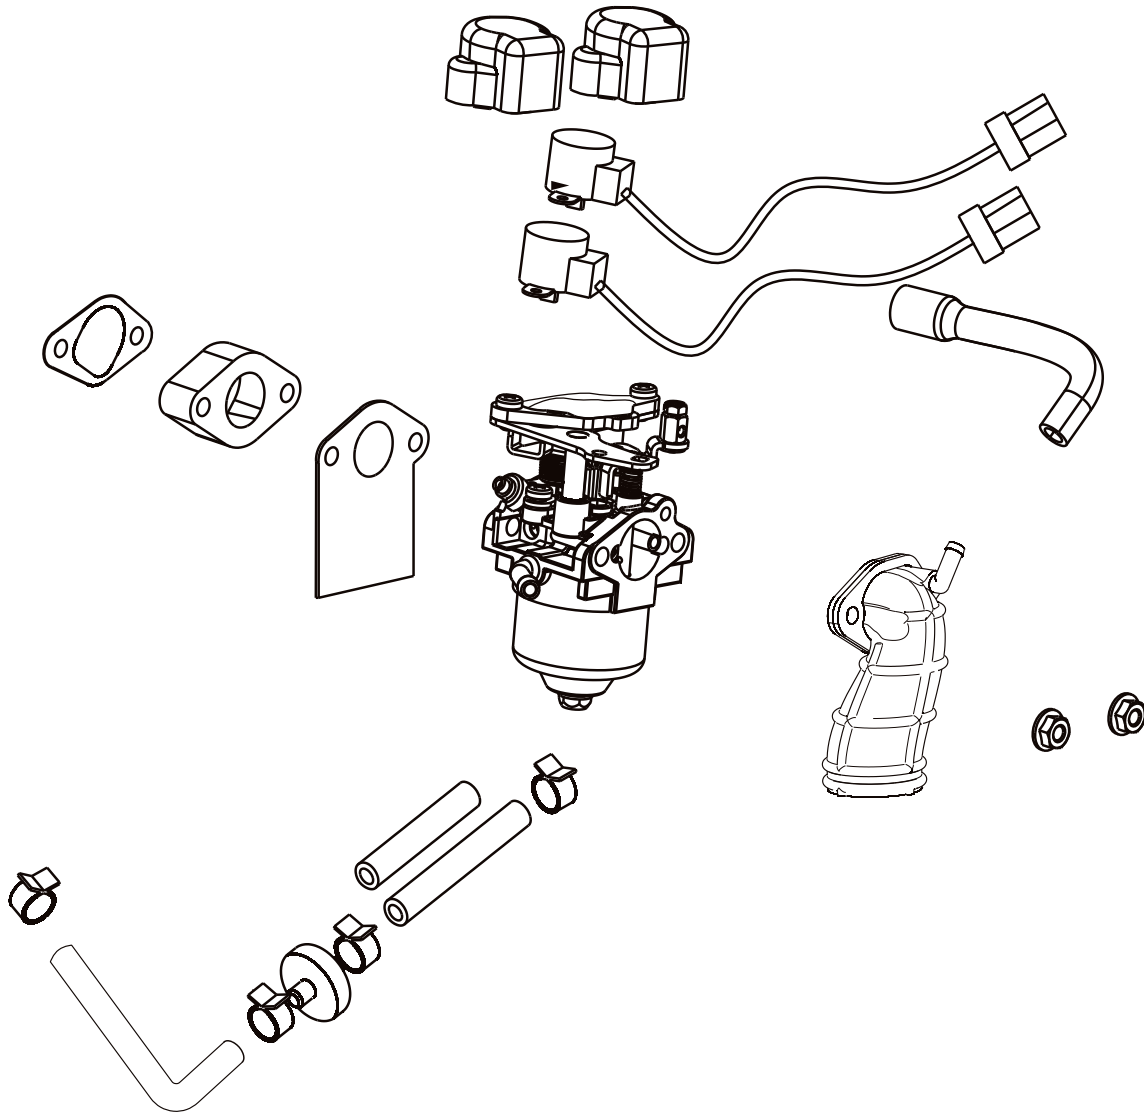

## VALVE ASSEMBLY

REF #	DESCRIPTION	QTY	BE PART #
1	VALVE ASSEMBLY	1	85.561.101

## CARBURETOR PARTS

REF #	DESCRIPTION	QTY	BE PART #
1	CARBURETOR ASSEMBLY	1	85.561.054