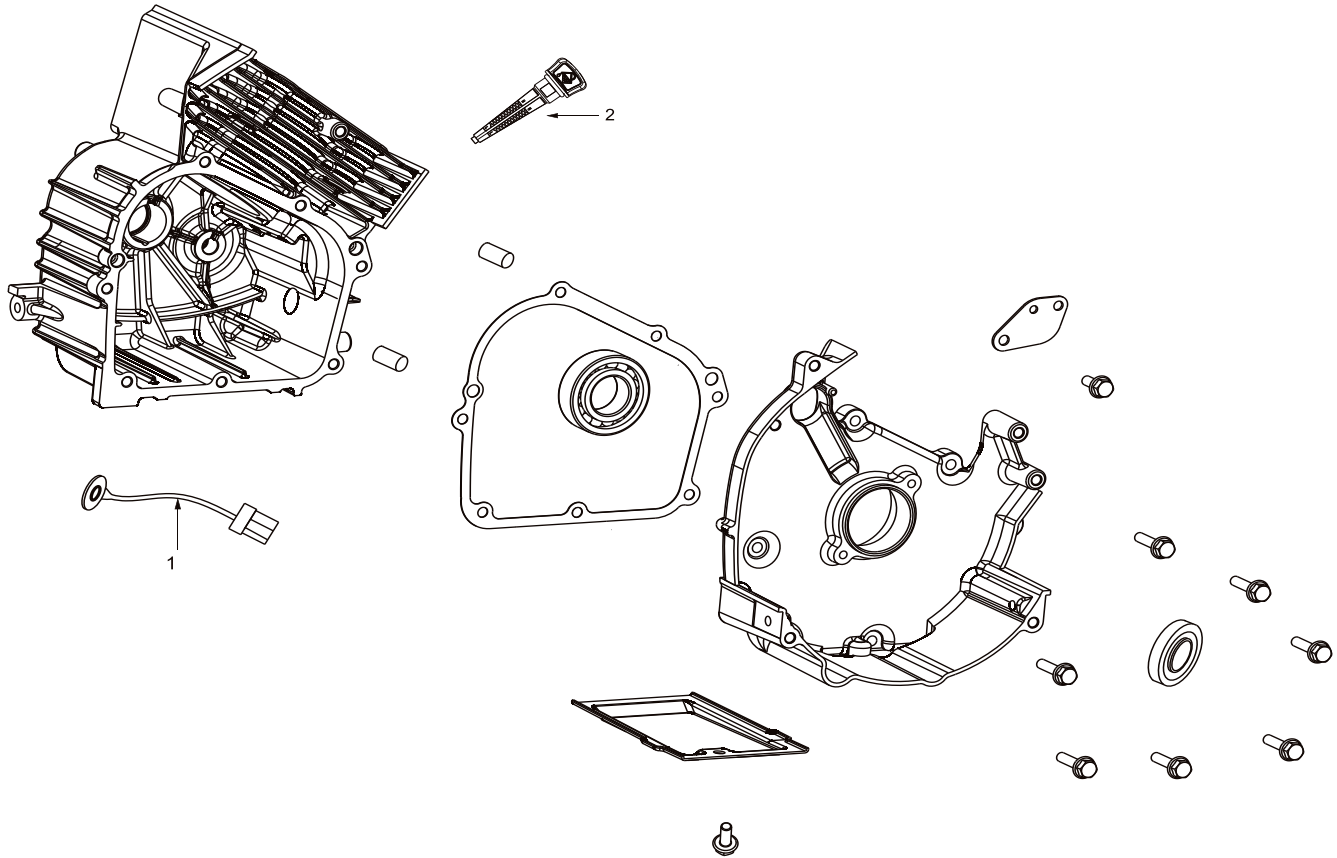

REF #	DESCRIPTION	QTY	BE PART #
1	TEMPERATURE SENSOR	1	85.561.053
2	MAGNETIC DIPSTICK	1	85.561.043