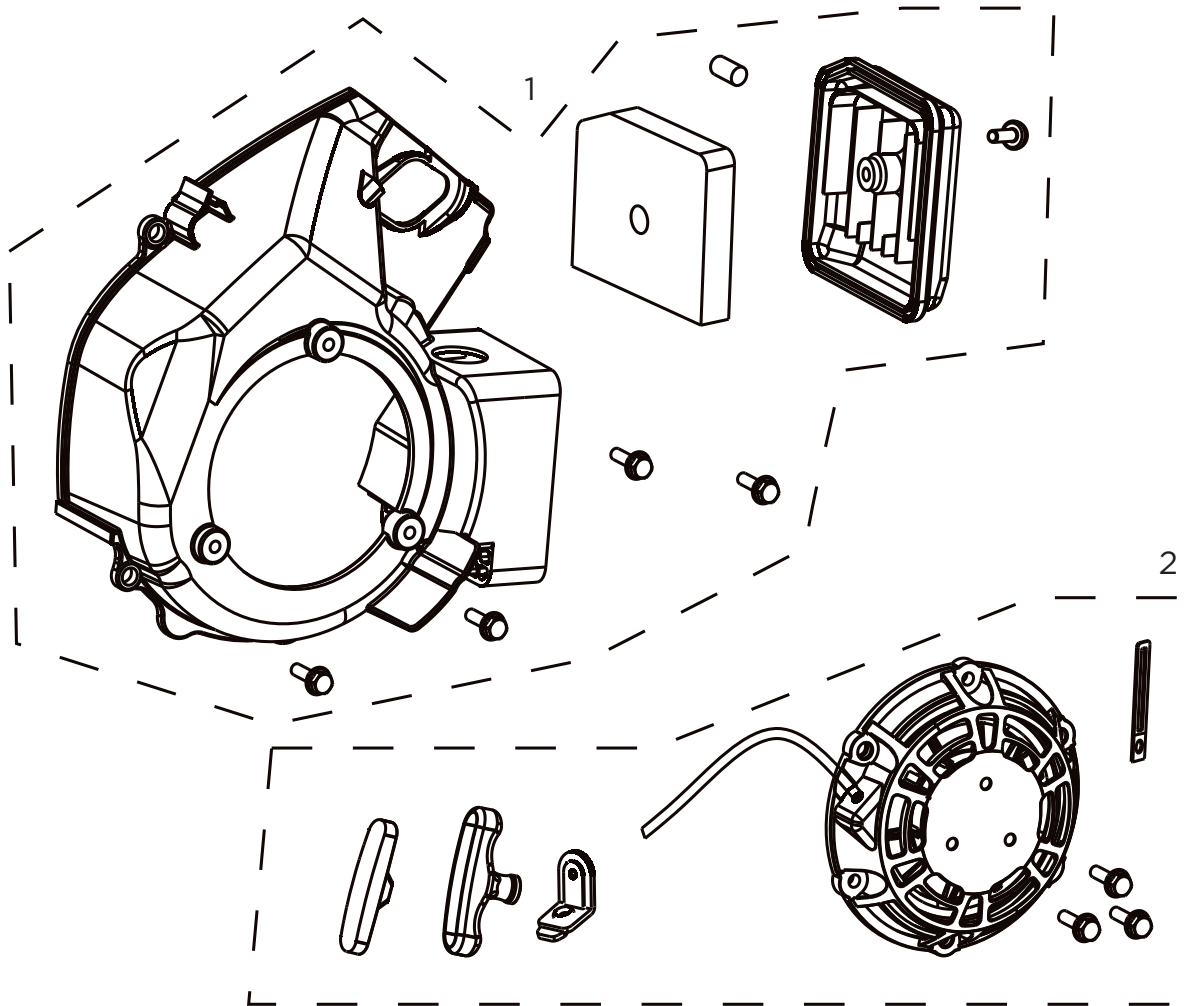

ENGINE STARTER