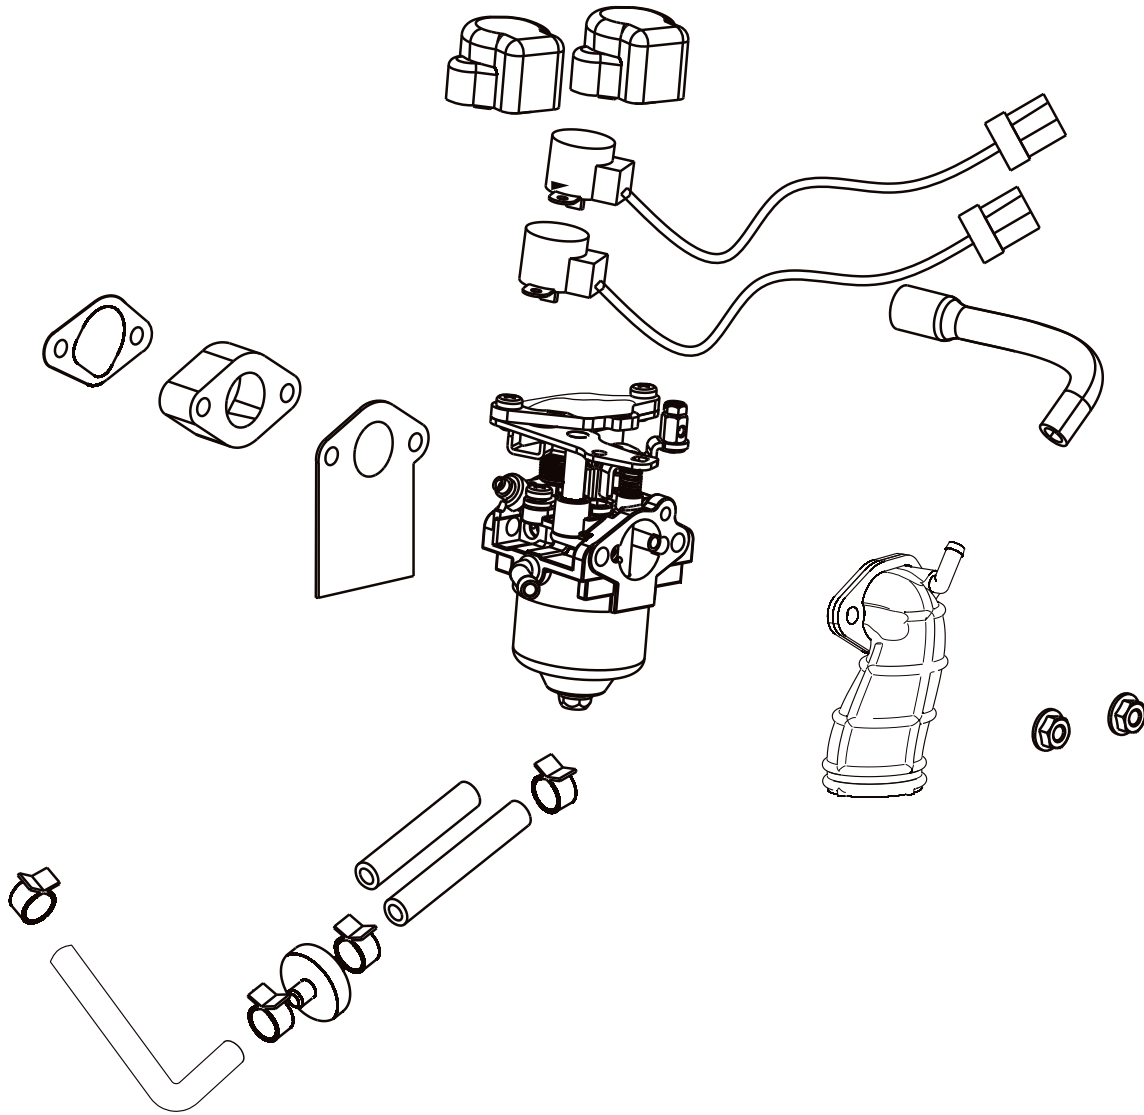

PARTS BREAKDOWN INVERTER GENERATOR

MODEL:BE4700iD

CYLINDER HEAD COVER ASSEMBLY

REF #	DESCRIPTION	QTY	BE PART #
1	CYLINDER HEAD COVER	1	85.561.099
2	GASKET, CYLINDER HEAD	1	85.561.113
3	EXHAUST PORT GASKET	1	85.561.107

PARTS BREAKDOWN INVERTER GENERATOR

MODEL:BE4700iD

ENGINE STARTER

REF #	DESCRIPTION	QTY	BE PART #
1	FAN SHROUD W/AIR FILTER	1	85.561.044
2	RECOIL ASSEMBLY	1	85.561.045

PARTS BREAKDOWN INVERTER GENERATOR

MODEL:BE4700iD

VALVE ASSEMBLY

REF #	DESCRIPTION	QTY	BE PART #
1	VALVE ASSEMBLY	1	85.561.101

PARTS BREAKDOWN INVERTER GENERATOR

MODEL:BE4700iD

CARBURETOR PARTS

REF #	DESCRIPTION	QTY	BE PART #
1	CARBURETOR ASSEMBLY	1	85.561.054

PARTS BREAKDOWN INVERTER GENERATOR

MODEL:BE4700iD

STARTING MOTOR

REF #	DESCRIPTION	QTY	BE PART #
1	MOTOR STARTER	1	85.561.055

PARTS BREAKDOWN INVERTER GENERATOR

MODEL:BE4700iD

BACKPLANE / INVERTER

REF #	DESCRIPTION	QTY	BE PART #
1	INVERTER	1	85.561.057
2	LITHIUM BATTERY	1	85.561.058
3	WHEEL SET	2	85.561.056