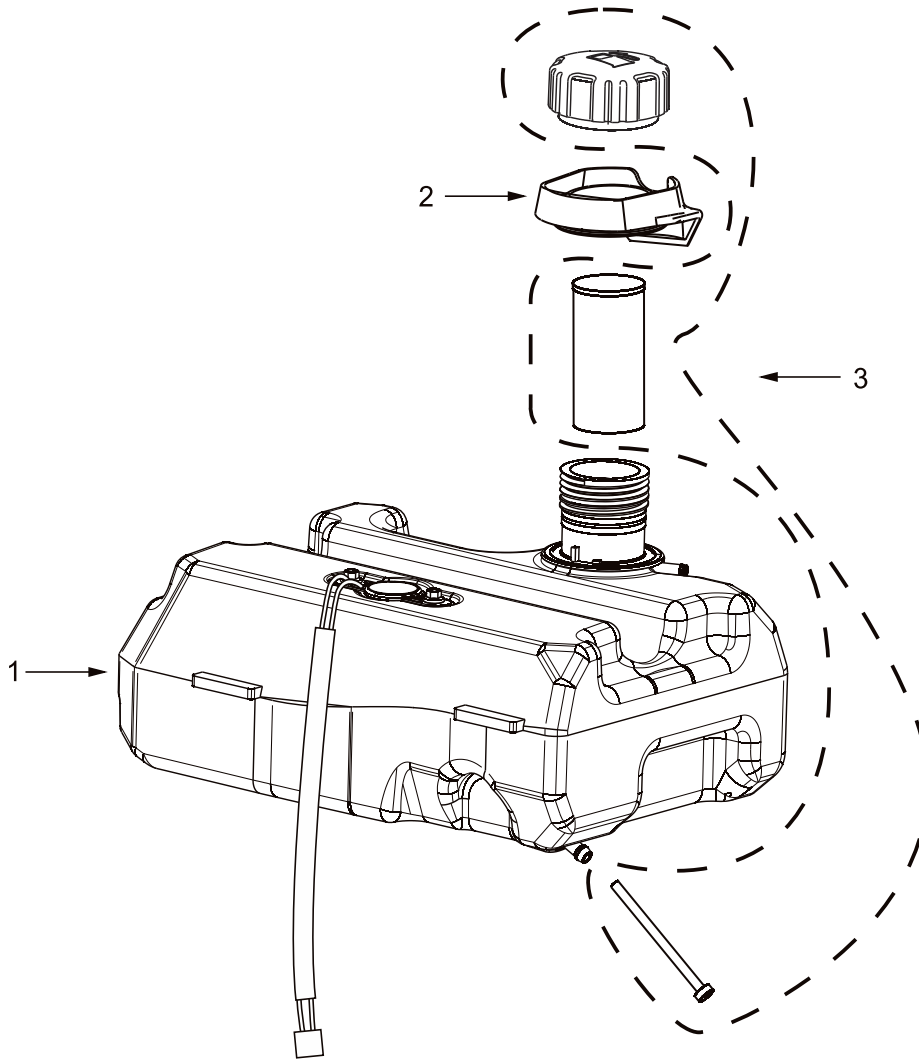

PARTS BREAKDOWN INVERTER GENERATOR

MODEL:BE4700iD

CYLINDER HEAD COVER ASSEMBLY

REF #	DESCRIPTION	QTY	BE PART #
1	CYLINDER HEAD COVER	1	85.561.099
2	GASKET, CYLINDER HEAD	1	85.561.113
3	EXHAUST PORT GASKET	1	85.561.107

PARTS BREAKDOWN INVERTER GENERATOR

MODEL:BE4700iD

PANEL

REF #	DESCRIPTION	QTY	BE PART #
1	PULL HANDLE ASSEMBLY	1	85.561.059
2	ONE-CLICK START MODULE	1	85.561.061
3	CO ALARM	4	85.561.060

PARTS BREAKDOWN INVERTER GENERATOR

MODEL:BE4700iD

LEFT EXTERIOR COVER

REF #	DESCRIPTION	QTY	BE PART #
1	FUEL SELECTOR SWITCH	1	85.561.062
2	LEFT COVER	1	85.561.110

PARTS BREAKDOWN INVERTER GENERATOR

MODEL:BE4700iD

FUEL TANK COMPONENTS

REF #	DESCRIPTION	QTY	BE PART #
1	FUEL TANK	1	85.561.111
2	TANK NECK SHEATH	1	85.561.112
3	FUEL TANK CAP & FILTERS	1	85.561.050

PARTS BREAKDOWN INVERTER GENERATOR

MODEL:BE4700iD

CONTROL PANEL

REF #	DESCRIPTION	QTY	BE PART #
1	RESET SWITCH	1	85.561.165
2	IDLE SWITCH	1	85.561.153
3	ONE-CLICK START	1	85.561.167
4	ENGINE SWITCH	1	85.561.168
5	DC THERMAL PROTECTION 8A	1	85.561.147
6	DC12V	1	85.561.148
7	BATTERY CHARGER	1	85.561.157
8	AC RECEPTACLE(GFCI) AC125V/20A	2	85.561.146
9	PARALLEL SOCKET	2	85.561.166
10	AC RECEPTACLE AC125V/30A	1	85.561.140
11	PROTECTOR 30A	1	85.561.149
12	PROTECTOR 20A	2	85.561.141
13	MULTIFUNCTIONAL DIGITAL DISPLAY TABLE	1	85.561.164
14	LED SWITCH	1	85.561.136
15	LED LIGHT	1	85.561.155
16	ONE-CLICK START MODULE	1	85.561.169