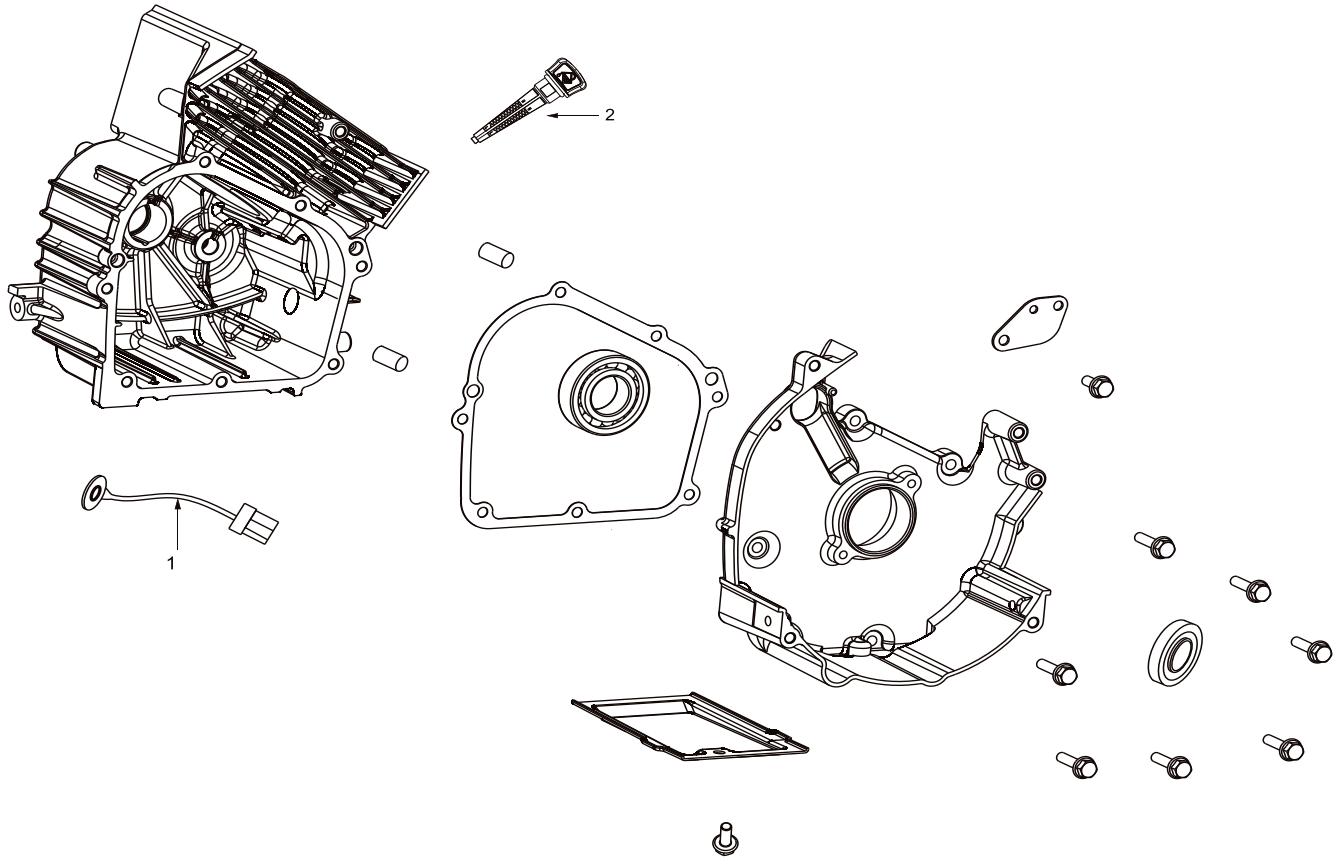

PARTS BREAKDOWN INVERTER GENERATOR

MODEL:BE4700iD

BEPOWEREQUIPMENT

.COM

PARTS BREAKDOWN INVERTER GENERATOR

MODEL:BE4700iD

CRANKCASE

REF #	DESCRIPTION	QTY	BE PART #
1	TEMPERATURE SENSOR	1	85.561.053
2	MAGNETIC DIPSTICK	1	85.561.043

PARTS BREAKDOWN INVERTER GENERATOR

MODEL:BE4700iD

CYLINDER HEAD COVER ASSEMBLY

REF #	DESCRIPTION	QTY	BE PART #
1	CYLINDER HEAD COVER	1	85.561.099
2	GASKET, CYLINDER HEAD	1	85.561.113
3	EXHAUST PORT GASKET	1	85.561.107

PARTS BREAKDOWN INVERTER GENERATOR

MODEL:BE4700iD

ENGINE STARTER

REF #	DESCRIPTION	QTY	BE PART #
1	FAN SHROUD W/AIR FILTER	1	85.561.044
2	RECOIL ASSEMBLY	1	85.561.045

PARTS BREAKDOWN INVERTER GENERATOR

MODEL:BE4700iD

VALVE ASSEMBLY

REF #	DESCRIPTION	QTY	BE PART #
1	VALVE ASSEMBLY	1	85.561.101

PARTS BREAKDOWN INVERTER GENERATOR

MODEL:BE4700iD

CARBURETOR PARTS

REF #	DESCRIPTION	QTY	BE PART #
1	CARBURETOR ASSEMBLY	1	85.561.054