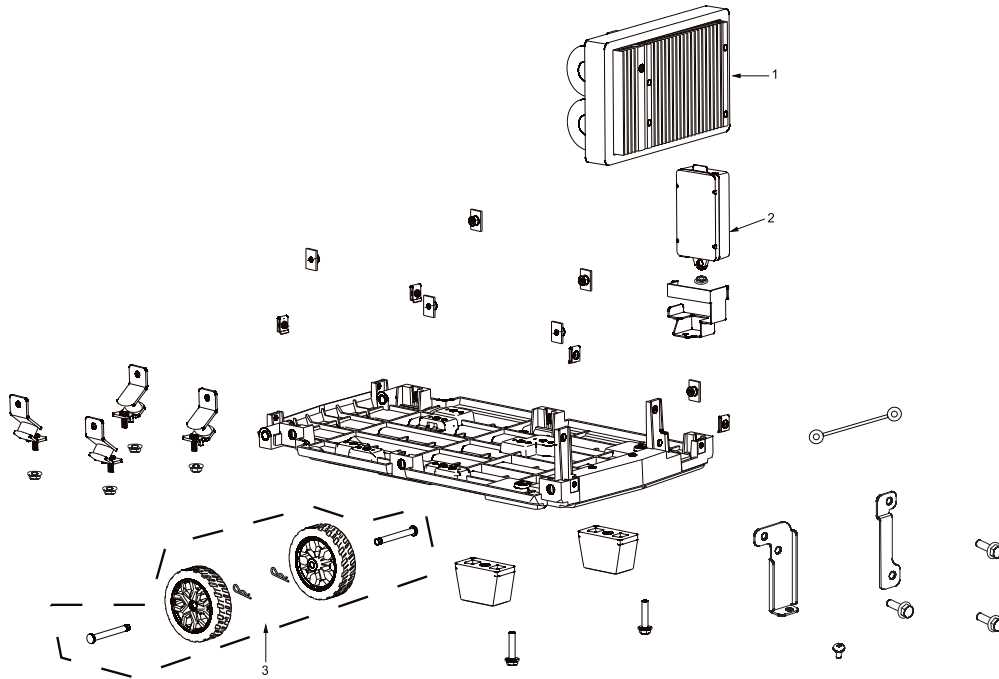

VALVE ASSEMBLY

REF #	DESCRIPTION	QTY	BE PART #
1	VALVE ASSEMBLY	1	85.561.101

PARTS BREAKDOWN INVERTER GENERATOR

MODEL:BE4700iD

CARBURETOR PARTS

REF #	DESCRIPTION	QTY	BE PART #
1	CARBURETOR ASSEMBLY	1	85.561.054

PARTS BREAKDOWN INVERTER GENERATOR

MODEL:BE4700iD

STARTING MOTOR

REF #	DESCRIPTION	QTY	BE PART #
1	MOTOR STARTER	1	85.561.055

PARTS BREAKDOWN INVERTER GENERATOR

MODEL:BE4700iD

BACKPLANE / INVERTER

REF #	DESCRIPTION	QTY	BE PART #
1	INVERTER	1	85.561.057
2	LITHIUM BATTERY	1	85.561.058
3	WHEEL SET	2	85.561.056

PARTS BREAKDOWN INVERTER GENERATOR

MODEL:BE4700iD

PANEL

REF #	DESCRIPTION	QTY	BE PART #
1	PULL HANDLE ASSEMBLY	1	85.561.059
2	ONE-CLICK START MODULE	1	85.561.061
3	CO ALARM	4	85.561.060

PARTS BREAKDOWN INVERTER GENERATOR