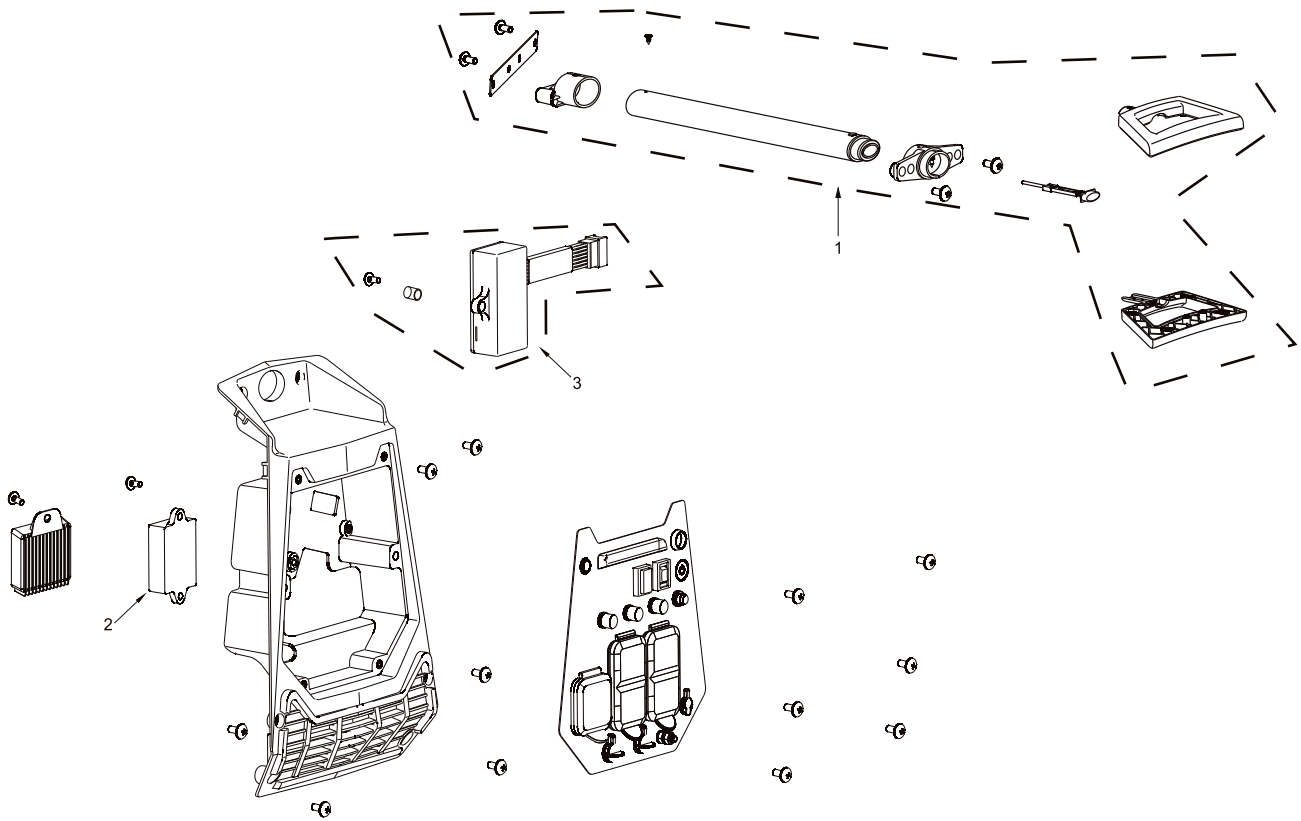

REF #	DESCRIPTION	QTY	BE PART #
1	PULL HANDLE ASSEMBLY	1	85.561.059
2	ONE-CLICK START MODULE	1	85.561.061
3	CO ALARM	4	85.561.060