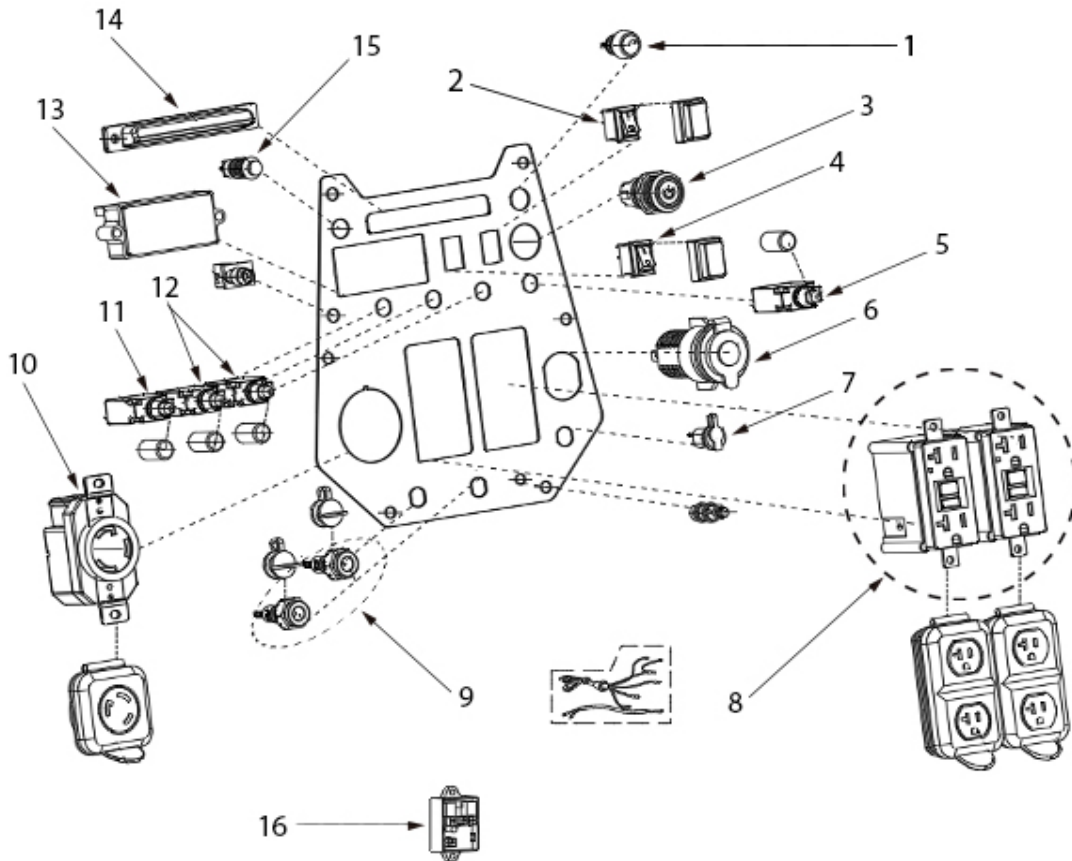

PARTS BREAKDOWN INVERTER GENERATOR

MODEL:BE4700iD

PANEL

REF #	DESCRIPTION	QTY	BE PART #
1	PULL HANDLE ASSEMBLY	1	85.561.059
2	ONE-CLICK START MODULE	1	85.561.061
3	CO ALARM	4	85.561.060

PARTS BREAKDOWN INVERTER GENERATOR

MODEL:BE4700iD

LEFT EXTERIOR COVER

REF #	DESCRIPTION	QTY	BE PART #
1	FUEL SELECTOR SWITCH	1	85.561.062
2	LEFT COVER	1	85.561.110

PARTS BREAKDOWN INVERTER GENERATOR

MODEL:BE4700iD

FUEL TANK COMPONENTS

REF #	DESCRIPTION	QTY	BE PART #
1	FUEL TANK	1	85.561.111
2	TANK NECK SHEATH	1	85.561.112
3	FUEL TANK CAP & FILTERS	1	85.561.050

PARTS BREAKDOWN INVERTER GENERATOR

MODEL:BE4700iD

CONTROL PANEL

REF #	DESCRIPTION	QTY	BE PART #
1	RESET SWITCH	1	85.561.165
2	IDLE SWITCH	1	85.561.153
3	ONE-CLICK START	1	85.561.167
4	ENGINE SWITCH	1	85.561.168
5	DC THERMAL PROTECTION 8A	1	85.561.147
6	DC12V	1	85.561.148
7	BATTERY CHARGER	1	85.561.157
8	AC RECEPTACLE(GFCI) AC125V/20A	2	85.561.146
9	PARALLEL SOCKET	2	85.561.166
10	AC RECEPTACLE AC125V/30A	1	85.561.140
11	PROTECTOR 30A	1	85.561.149
12	PROTECTOR 20A	2	85.561.141
13	MULTIFUNCTIONAL DIGITAL DISPLAY TABLE	1	85.561.164
14	LED SWITCH	1	85.561.136
15	LED LIGHT	1	85.561.155
16	ONE-CLICK START MODULE	1	85.561.169