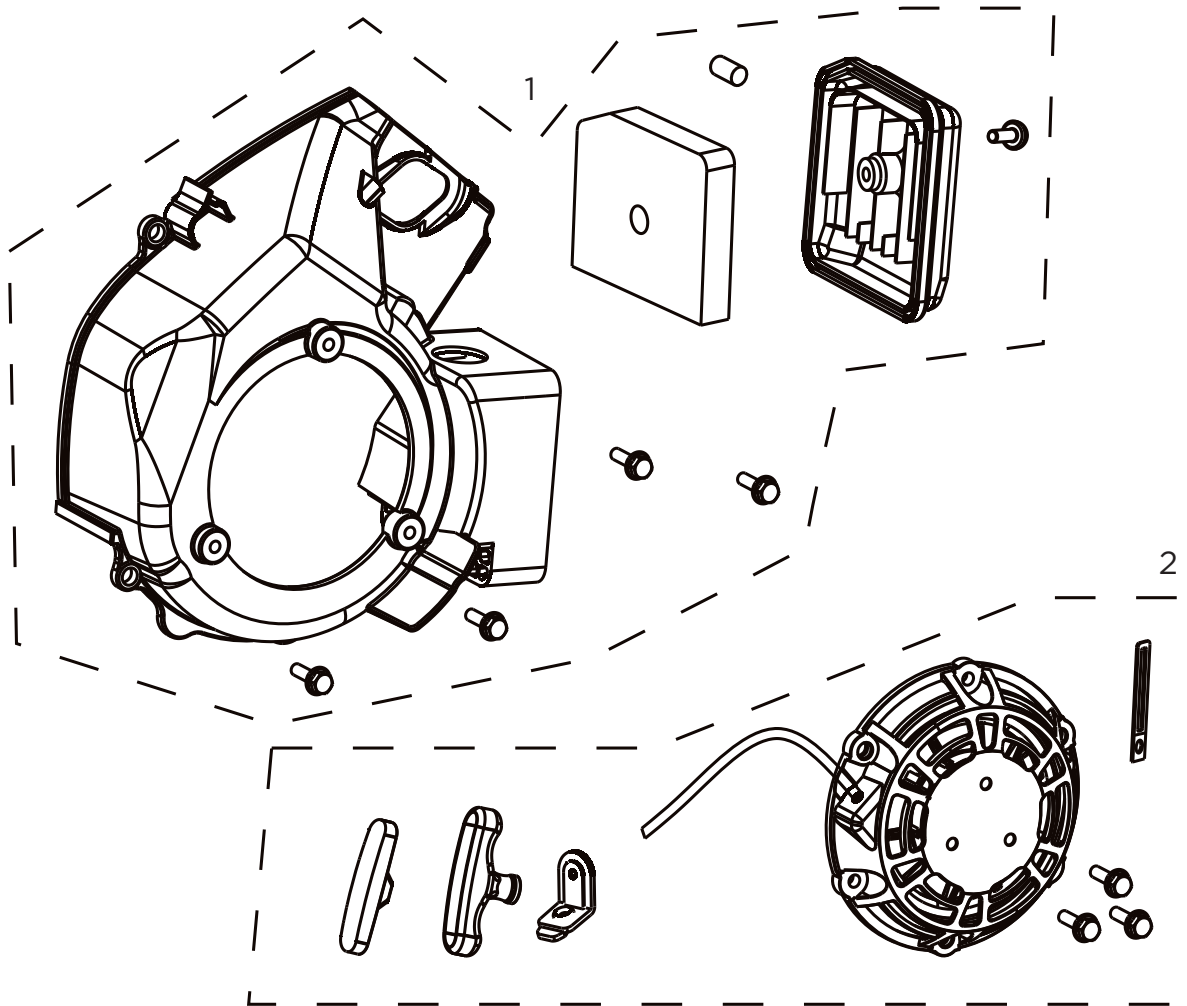

PARTS BREAKDOWN INVERTER GENERATOR

MODEL:BE4700iD

BEPOWEREQUIPMENT

.COM

PARTS BREAKDOWN INVERTER GENERATOR

MODEL:BE4700iD

CRANKCASE

REF #	DESCRIPTION	QTY	BE PART #
1	TEMPERATURE SENSOR	1	85.561.053
2	MAGNETIC DIPSTICK	1	85.561.043

PARTS BREAKDOWN INVERTER GENERATOR

MODEL:BE4700iD

CYLINDER HEAD COVER ASSEMBLY

REF #	DESCRIPTION	QTY	BE PART #
1	CYLINDER HEAD COVER	1	85.561.099
2	GASKET, CYLINDER HEAD	1	85.561.113
3	EXHAUST PORT GASKET	1	85.561.107

PARTS BREAKDOWN INVERTER GENERATOR

MODEL:BE4700iD

ENGINE STARTER

REF #	DESCRIPTION	QTY	BE PART #
1	FAN SHROUD W/AIR FILTER	1	85.561.044
2	RECOIL ASSEMBLY	1	85.561.045

PARTS BREAKDOWN INVERTER GENERATOR

MODEL:BE4700iD

VALVE ASSEMBLY

REF #	DESCRIPTION	QTY	BE PART #
1	VALVE ASSEMBLY	1	85.561.101

PARTS BREAKDOWN INVERTER GENERATOR

MODEL:BE4700iD

CARBURETOR PARTS

REF #	DESCRIPTION	QTY	BE PART #
1	CARBURETOR ASSEMBLY	1	85.561.054