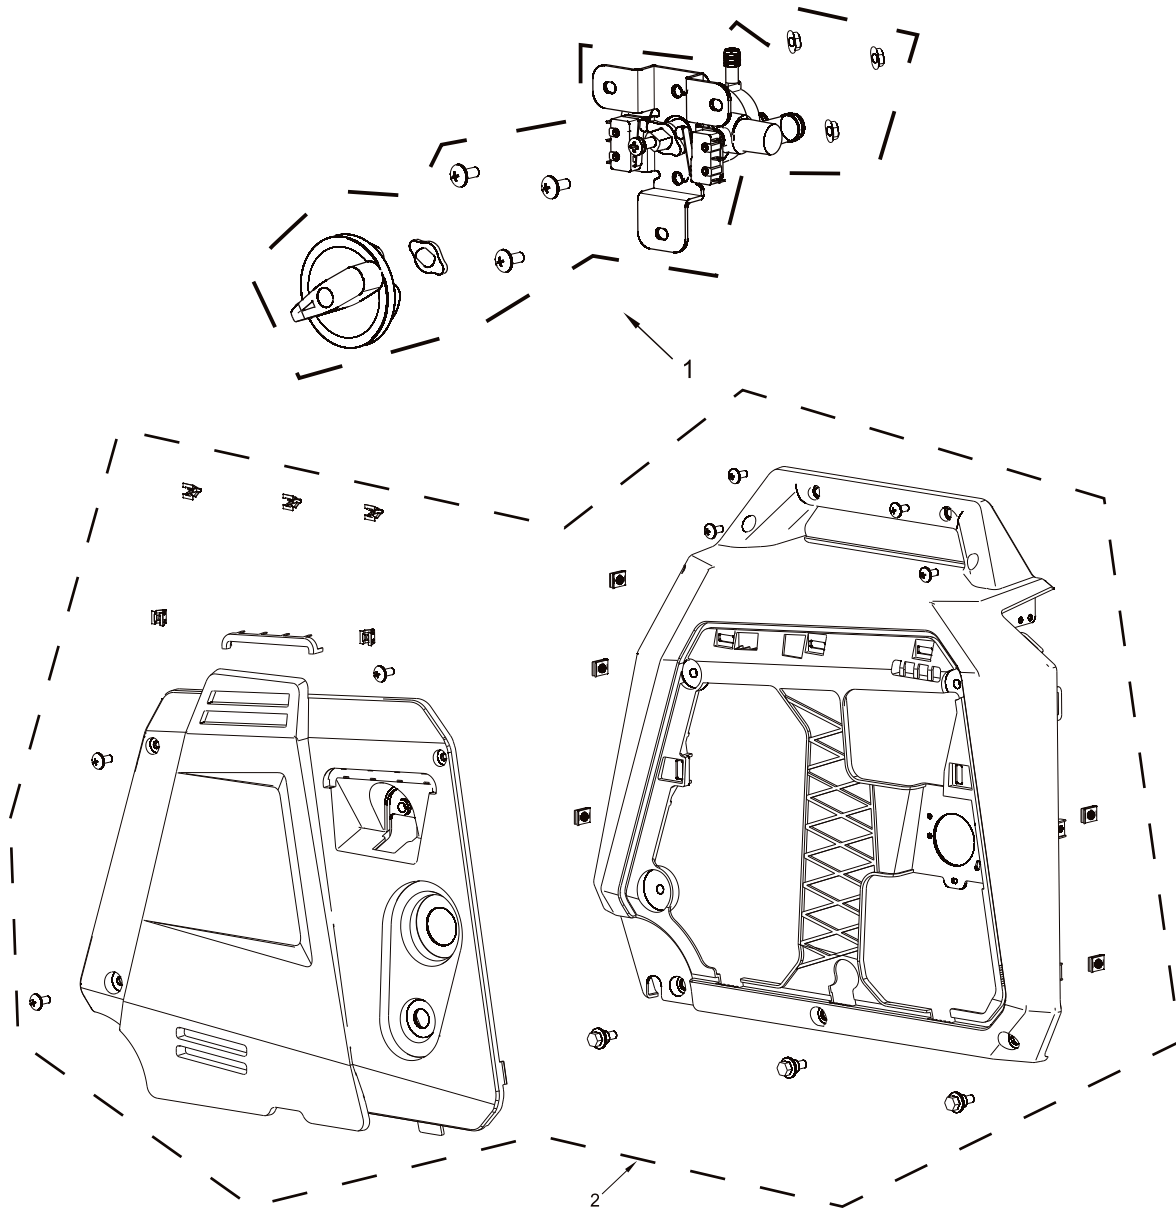

LEFT EXTERIOR COVER