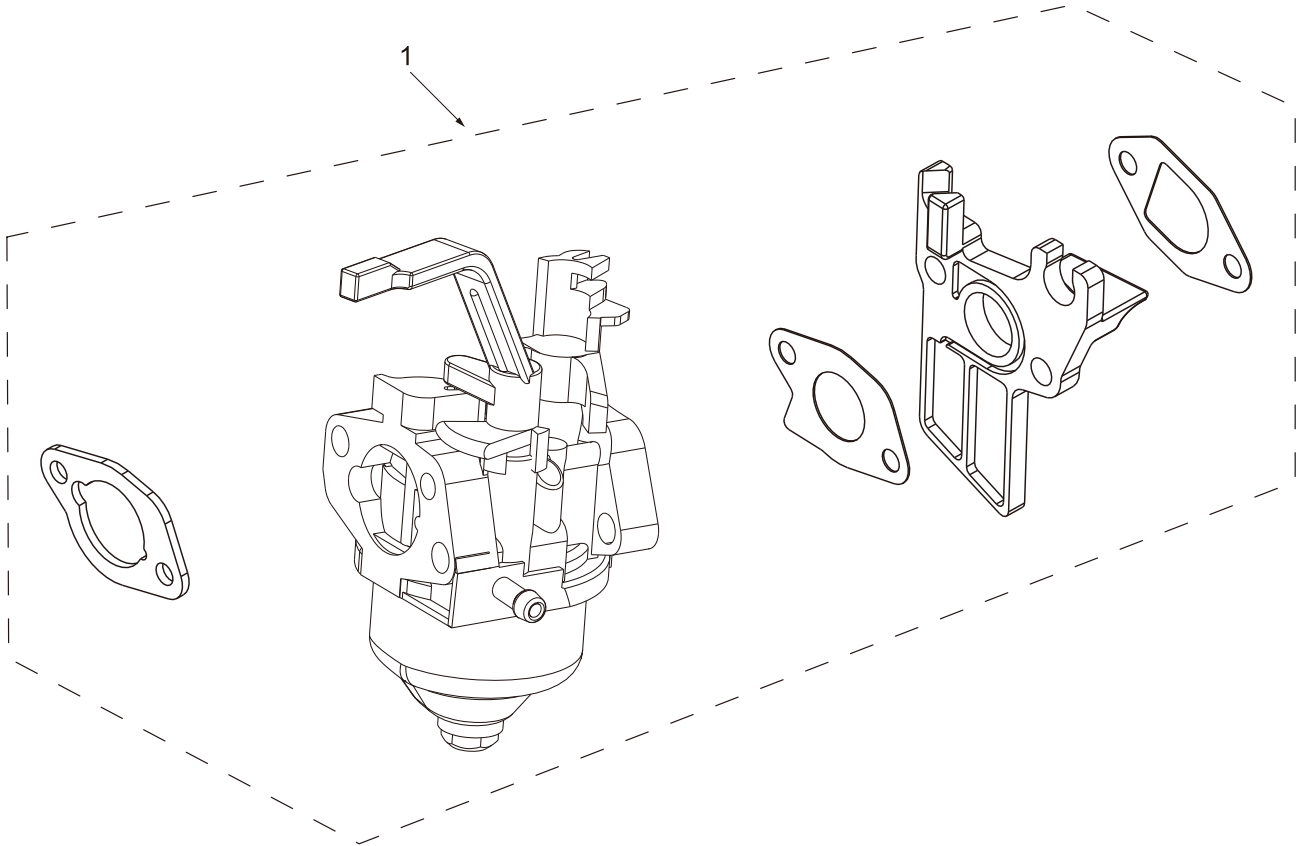

PARTS BREAKDOWN GENERATOR

MODEL:BE3800

ENGINE STARTER

REF #	DESCRIPTION	QTY	BE PART #
1	RECOIL ASSEMBLY	1	85.561.001

PARTS BREAKDOWN GENERATOR

MODEL:BE3800

VALVE ASSEMBLY

REF #	DESCRIPTION	QTY	BE PART #
1	VALVES ASSEMBLY	2	85.561.081

PARTS BREAKDOWN GENERATOR

MODEL:BE3800

THROTTLE SPRING SET

REF #	DESCRIPTION	QTY	BE PART #
1	ROD, SPRINGS, AND THROTTLE ADJUSTMENT	1	85.561.082

PARTS BREAKDOWN GENERATOR

MODEL:BE3800

CARBURETOR ASSEMBLY

REF #	DESCRIPTION	QTY	BE PART #
1	CARBURETOR ASSEMBLY	1	85.561.002

PARTS BREAKDOWN GENERATOR

MODEL:BE3800

AIR CLEANER

REF #	DESCRIPTION	QTY	BE PART #
1	AIR CLEANER ASSEMBLY	1	85.561.003

PARTS BREAKDOWN GENERATOR

MODEL:BE3800

ALTERNATOR

REF #	DESCRIPTION	QTY	BE PART #
1	ALTERNATOR ASSEMBLY	1	85.561.083
2	VOLTAGE REGULATOR WITH BRUSHES	1	85.561.004
3	ALTERNATOR TAIL COVER	1	85.561.084

PARTS BREAKDOWN GENERATOR

MODEL:BE3800

FUEL TANK PARTS

REF #	DESCRIPTION	QTY	BE PART #
1	FUEL TANK ASSEMBLY	1	85.561.012
2	FUEL CAP W/FILTER AND SHUTOFF	1	85.561.007

PARTS BREAKDOWN GENERATOR

MODEL:BE3800

CONTROL PANEL