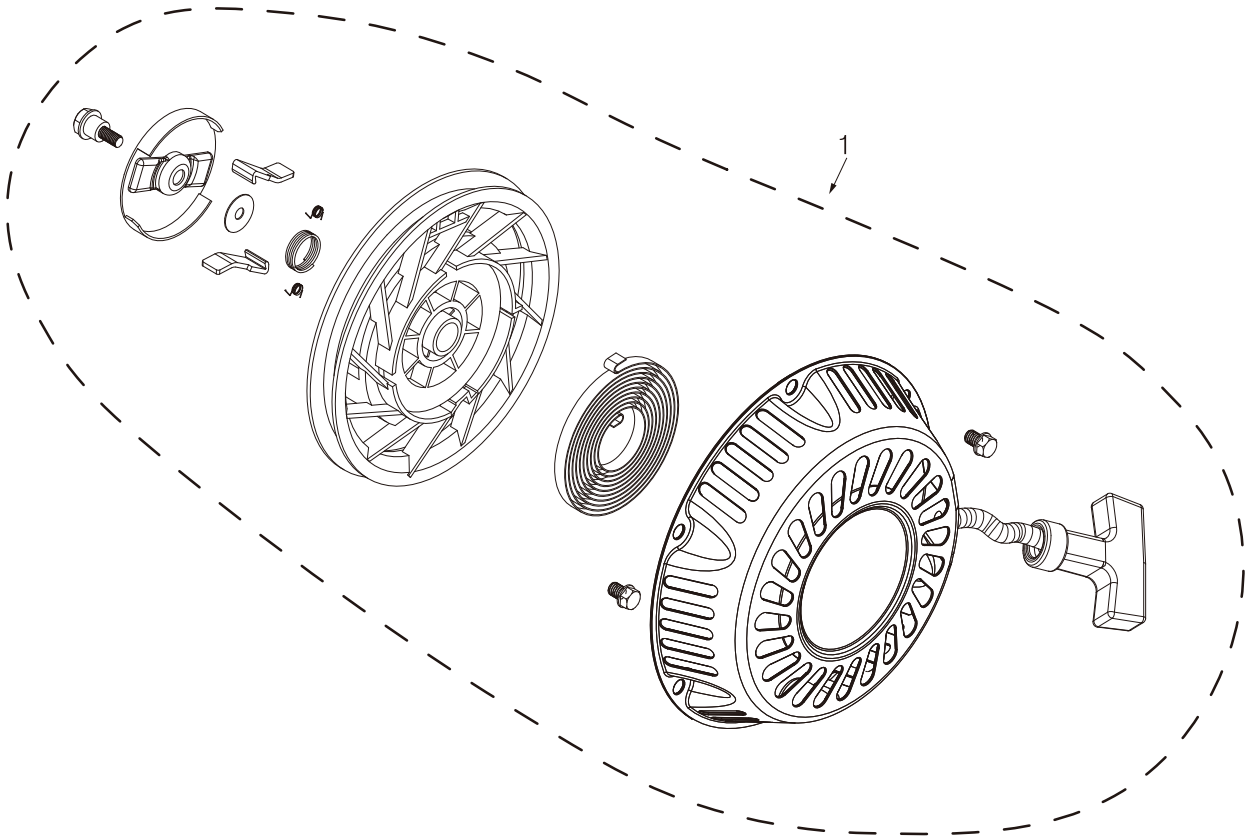

PARTS BREAKDOWN GENERATOR

MODEL:BE3800

BEPOWEREQUIPMENT

.COM

PARTS BREAKDOWN GENERATOR

MODEL:BE3800

CRANKCASE COVER

REF #	DESCRIPTION	QTY	BE PART #
1	MAGNETIC DIPSTICK	1	85.561.000

PARTS BREAKDOWN GENERATOR

MODEL:BE3800

ENGINE STARTER

REF #	DESCRIPTION	QTY	BE PART #
1	RECOIL ASSEMBLY	1	85.561.001

PARTS BREAKDOWN GENERATOR

MODEL:BE3800

VALVE ASSEMBLY

REF #	DESCRIPTION	QTY	BE PART #
1	VALVES ASSEMBLY	2	85.561.081

PARTS BREAKDOWN GENERATOR

MODEL:BE3800

THROTTLE SPRING SET

REF #	DESCRIPTION	QTY	BE PART #
1	ROD, SPRINGS, AND THROTTLE ADJUSTMENT	1	85.561.082

PARTS BREAKDOWN GENERATOR

MODEL:BE3800

CARBURETOR ASSEMBLY

REF #	DESCRIPTION	QTY	BE PART #
1	CARBURETOR ASSEMBLY	1	85.561.002

PARTS BREAKDOWN GENERATOR

MODEL:BE3800

FUEL TANK PARTS

REF #	DESCRIPTION	QTY	BE PART #
1	FUEL TANK ASSEMBLY	1	85.561.012
2	FUEL CAP W/FILTER AND SHUTOFF	1	85.561.007

PARTS BREAKDOWN GENERATOR

MODEL:BE3800

CONTROL PANEL