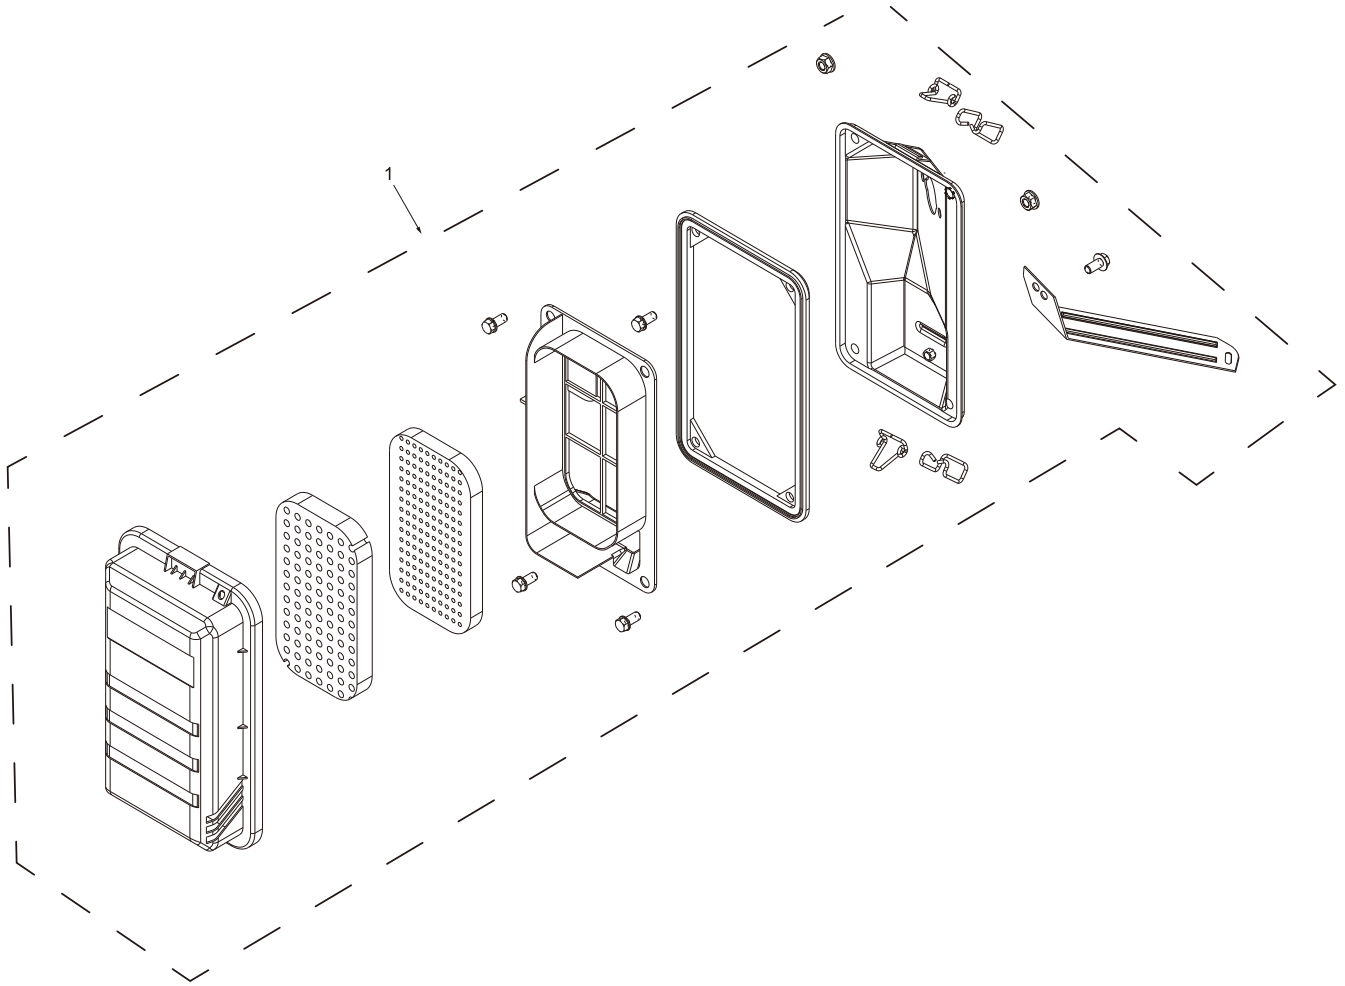

AIR CLEANER