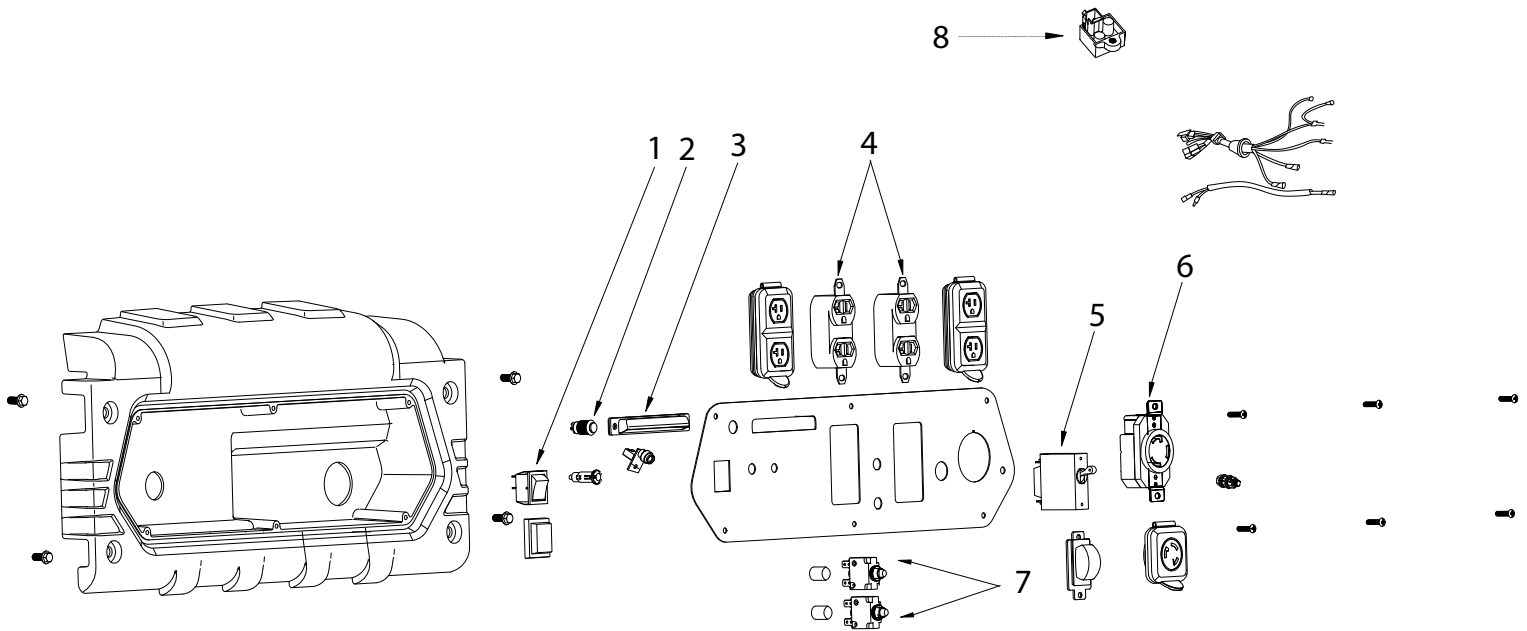

PARTS BREAKDOWN GENERATOR

MODEL:BE3800

FUEL TANK PARTS

REF #	DESCRIPTION	QTY	BE PART #
1	FUEL TANK ASSEMBLY	1	85.561.012
2	FUEL CAP W/FILTER AND SHUTOFF	1	85.561.007

PARTS BREAKDOWN GENERATOR

MODEL:BE3800

CONTROL PANEL

REF #	DESCRIPTION	QTY	BE PART #
1	ENGINE SWITCH	1	85.561.135
2	LED SWITCH	1	85.561.136
3	LED LIGHT	1	85.561.137
4	AC RECEPTACLE AC125V/20A	2	85.561.138
5	CIRCUIT BREAKER 1P-25A	1	85.561.139
6	AC RECEPTACLE AC125V/30A	1	85.561.140
7	PROTECTOR 20A	2	85.561.141
8	DC08	1	85.561.142