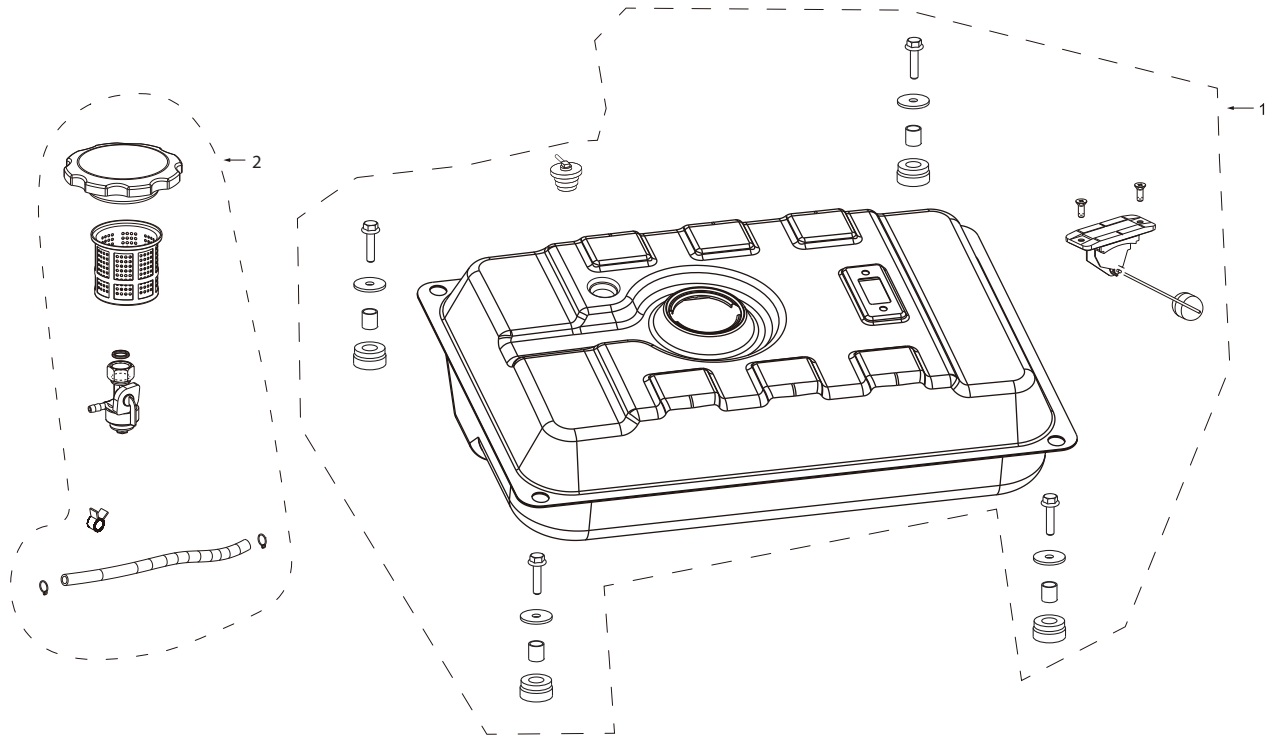

PARTS BREAKDOWN GENERATOR

MODEL:BE3800

THROTTLE SPRING SET

REF #	DESCRIPTION	QTY	BE PART #
1	ROD, SPRINGS, AND THROTTLE ADJUSTMENT	1	85.561.082

PARTS BREAKDOWN GENERATOR

MODEL:BE3800

CARBURETOR ASSEMBLY

REF #	DESCRIPTION	QTY	BE PART #
1	CARBURETOR ASSEMBLY	1	85.561.002

PARTS BREAKDOWN GENERATOR

MODEL:BE3800

AIR CLEANER

REF #	DESCRIPTION	QTY	BE PART #
1	AIR CLEANER ASSEMBLY	1	85.561.003

PARTS BREAKDOWN GENERATOR

MODEL:BE3800

ALTERNATOR

REF #	DESCRIPTION	QTY	BE PART #
1	ALTERNATOR ASSEMBLY	1	85.561.083
2	VOLTAGE REGULATOR WITH BRUSHES	1	85.561.004
3	ALTERNATOR TAIL COVER	1	85.561.084

PARTS BREAKDOWN GENERATOR

MODEL:BE3800

FUEL TANK PARTS

REF #	DESCRIPTION	QTY	BE PART #
1	FUEL TANK ASSEMBLY	1	85.561.012
2	FUEL CAP W/FILTER AND SHUTOFF	1	85.561.007

PARTS BREAKDOWN GENERATOR

MODEL:BE3800

CONTROL PANEL