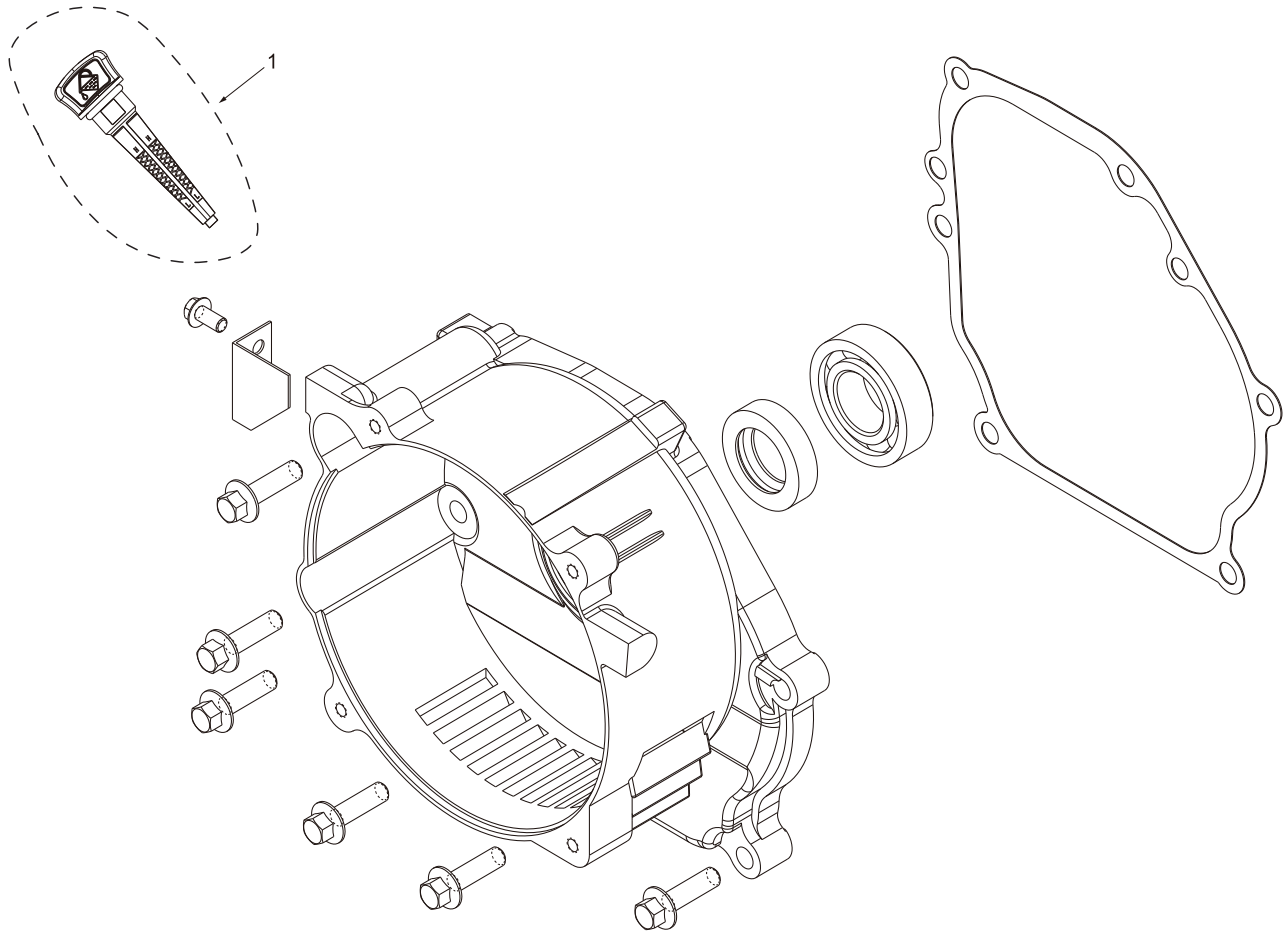

PARTS BREAKDOWN GENERATOR

MODEL:BE3800

BEPOWEREQUIPMENT

.COM

PARTS BREAKDOWN GENERATOR

MODEL:BE3800

CRANKCASE COVER

REF #	DESCRIPTION	QTY	BE PART #
1	MAGNETIC DIPSTICK	1	85.561.000

PARTS BREAKDOWN GENERATOR

MODEL:BE3800

ENGINE STARTER

REF #	DESCRIPTION	QTY	BE PART #
1	RECOIL ASSEMBLY	1	85.561.001

PARTS BREAKDOWN GENERATOR

MODEL:BE3800

VALVE ASSEMBLY

REF #	DESCRIPTION	QTY	BE PART #
1	VALVES ASSEMBLY	2	85.561.081

PARTS BREAKDOWN GENERATOR

MODEL:BE3800

THROTTLE SPRING SET

REF #	DESCRIPTION	QTY	BE PART #
1	ROD, SPRINGS, AND THROTTLE ADJUSTMENT	1	85.561.082

PARTS BREAKDOWN GENERATOR

MODEL:BE3800

CARBURETOR ASSEMBLY

REF #	DESCRIPTION	QTY	BE PART #
1	CARBURETOR ASSEMBLY	1	85.561.002

PARTS BREAKDOWN GENERATOR

MODEL:BE3800

FUEL TANK PARTS

REF #	DESCRIPTION	QTY	BE PART #
1	FUEL TANK ASSEMBLY	1	85.561.012
2	FUEL CAP W/FILTER AND SHUTOFF	1	85.561.007

PARTS BREAKDOWN GENERATOR

MODEL:BE3800

CONTROL PANEL