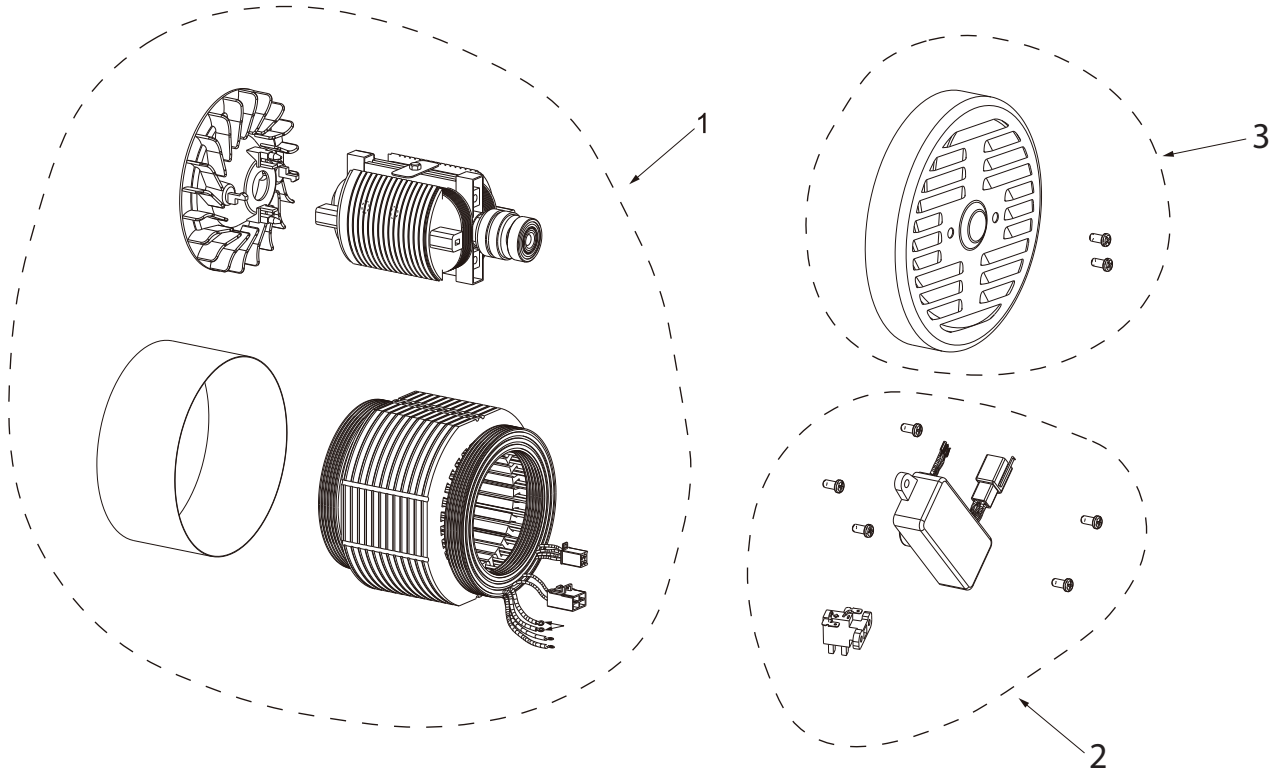

PARTS BREAKDOWN GENERATOR

MODEL:BE3800

THROTTLE SPRING SET

REF #	DESCRIPTION	QTY	BE PART #
1	ROD, SPRINGS, AND THROTTLE ADJUSTMENT	1	85.561.082

PARTS BREAKDOWN GENERATOR

MODEL:BE3800

CARBURETOR ASSEMBLY

REF #	DESCRIPTION	QTY	BE PART #
1	CARBURETOR ASSEMBLY	1	85.561.002

PARTS BREAKDOWN GENERATOR

MODEL:BE3800

AIR CLEANER

REF #	DESCRIPTION	QTY	BE PART #
1	AIR CLEANER ASSEMBLY	1	85.561.003

PARTS BREAKDOWN GENERATOR

MODEL:BE3800

ALTERNATOR

REF #	DESCRIPTION	QTY	BE PART #
1	ALTERNATOR ASSEMBLY	1	85.561.083
2	VOLTAGE REGULATOR WITH BRUSHES	1	85.561.004
3	ALTERNATOR TAIL COVER	1	85.561.084

PARTS BREAKDOWN GENERATOR

MODEL:BE3800

FUEL TANK PARTS

REF #	DESCRIPTION	QTY	BE PART #
1	FUEL TANK ASSEMBLY	1	85.561.012
2	FUEL CAP W/FILTER AND SHUTOFF	1	85.561.007

PARTS BREAKDOWN GENERATOR

MODEL:BE3800

CONTROL PANEL

REF #	DESCRIPTION	QTY	BE PART #
1	ENGINE SWITCH	1	85.561.135
2	LED SWITCH	1	85.561.136
3	LED LIGHT	1	85.561.137
4	AC RECEPTACLE AC125V/20A	2	85.561.138
5	CIRCUIT BREAKER 1P-25A	1	85.561.139
6	AC RECEPTACLE AC125V/30A	1	85.561.140
7	PROTECTOR 20A	2	85.561.141
8	DC08	1	85.561.142