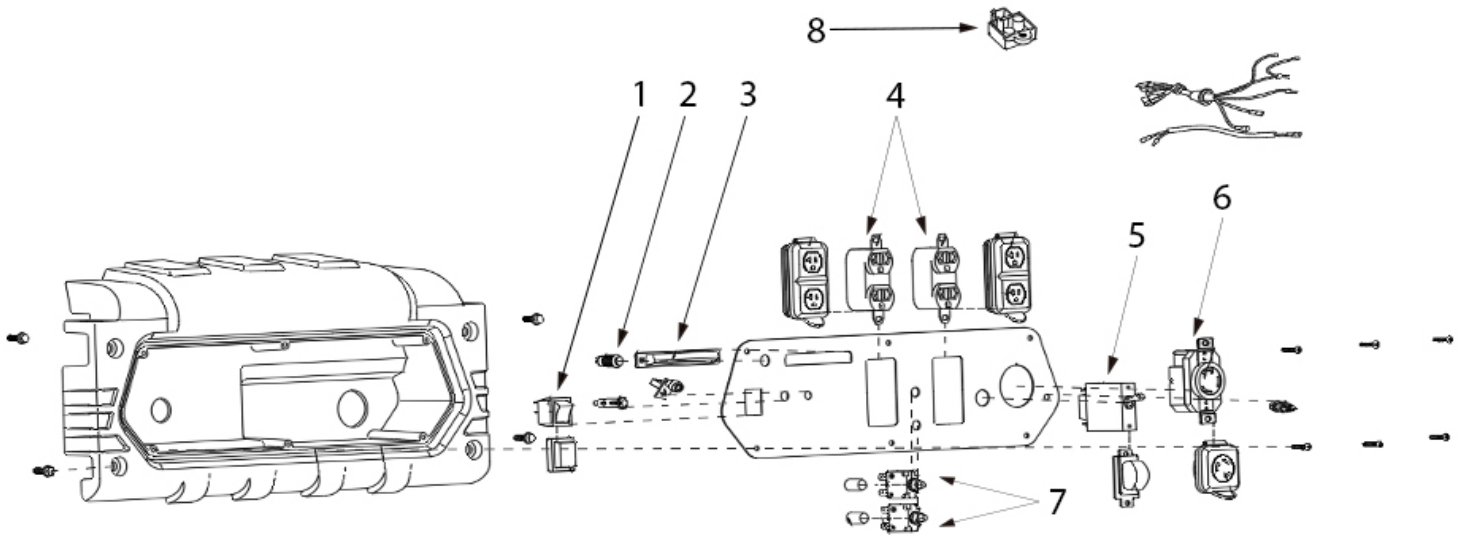

REF #	DESCRIPTION	QTY	BE PART #
1	ENGINE SWITCH	1	85.561.135
2	LED SWITCH	1	85.561.136
3	LED LIGHT	1	85.561.137
4	AC RECEPTACLE AC125V/20A	2	85.561.138
5	CIRCUIT BREAKER 1P-25A	1	85.561.139
6	AC RECEPTACLE AC125V/30A	1	85.561.140
7	PROTECTOR 20A	2	85.561.141
8	DC08	1	85.561.142