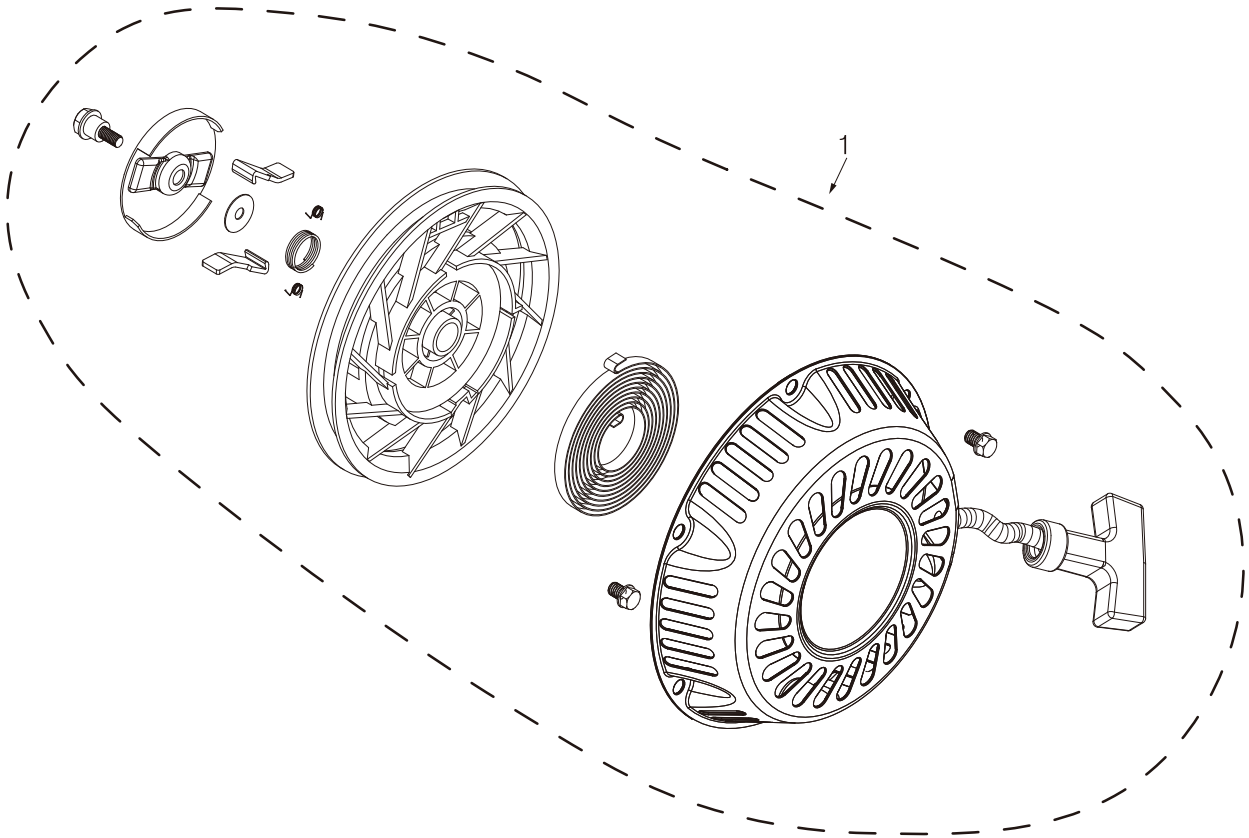

REF #	DESCRIPTION	QTY	BE PART #
1	RECOIL ASSEMBLY	1	85.561.001