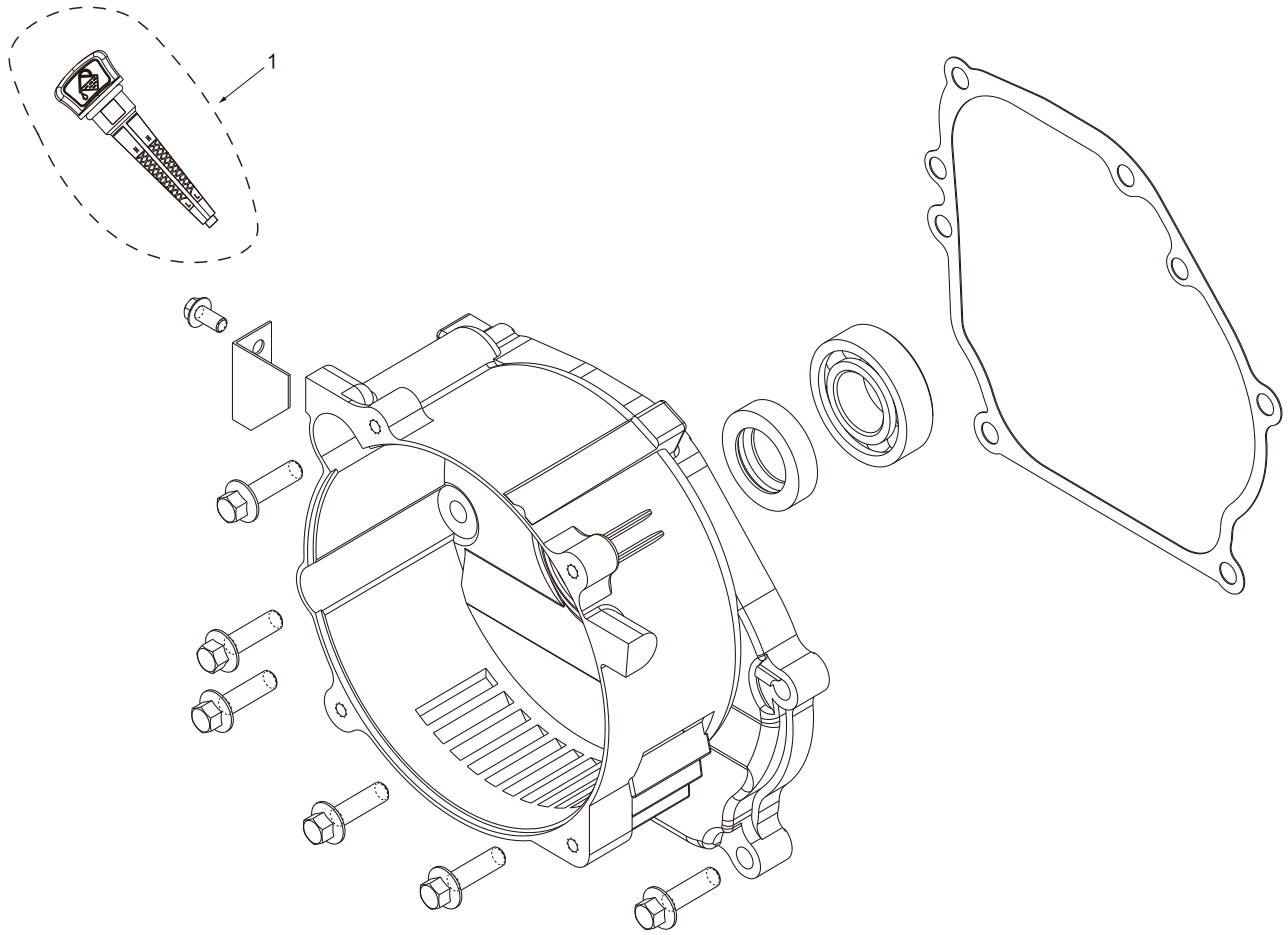

REF #	DESCRIPTION	QTY	BE PART #
1	MAGNETIC DIPSTICK	1	85.561.000