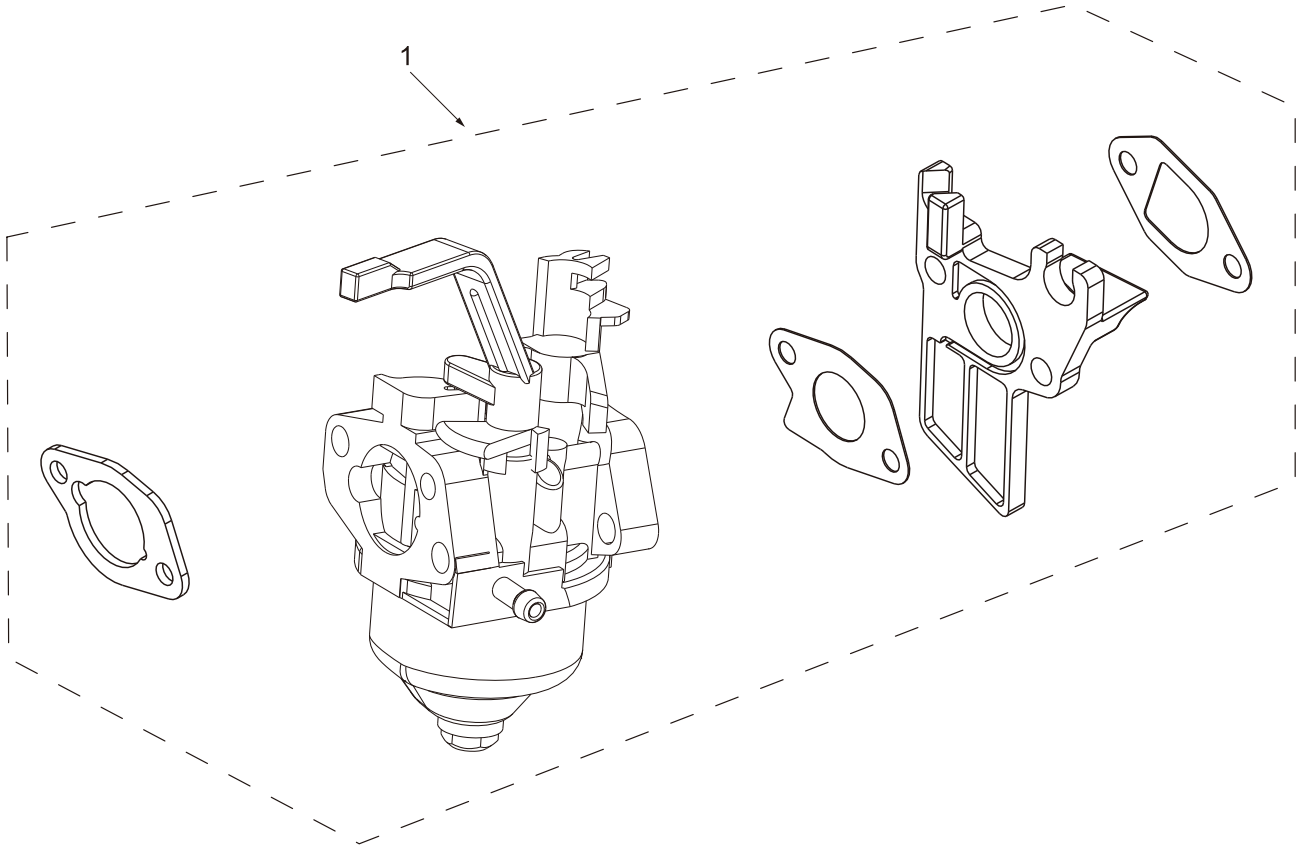

CARBURETOR ASSEMBLY