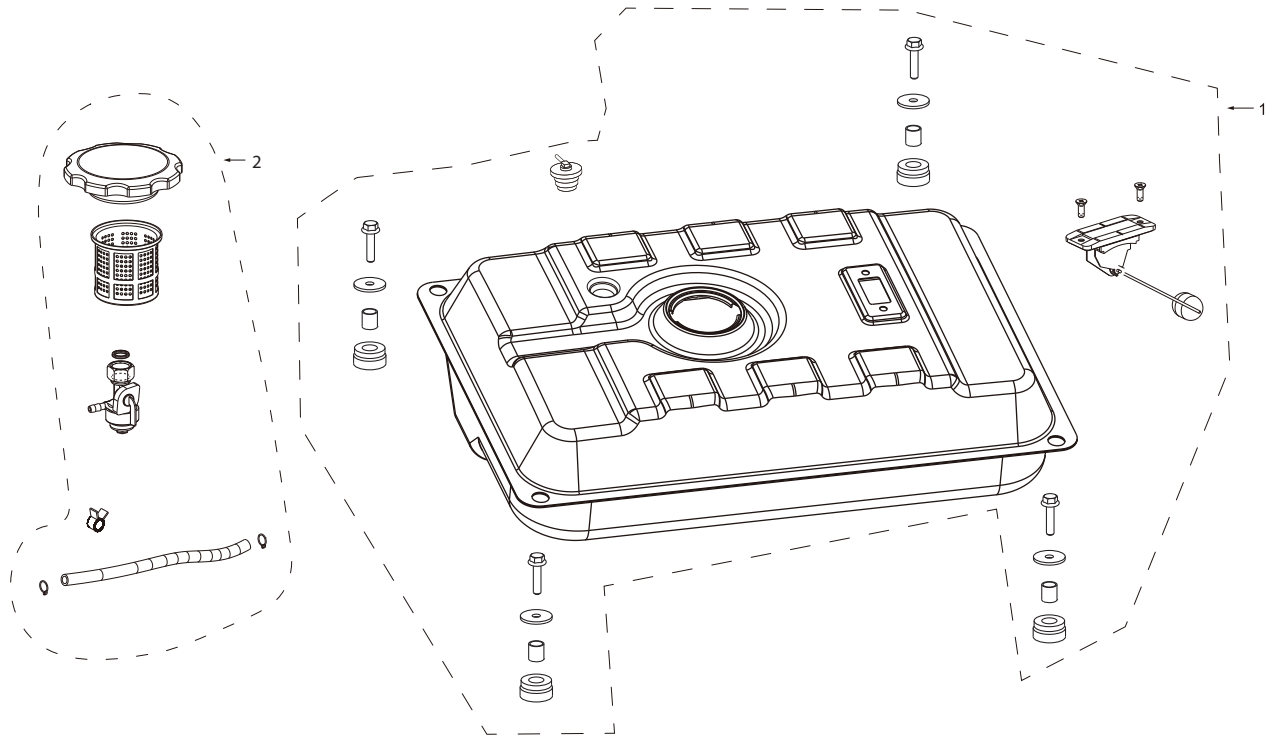

FUEL TANK PARTS