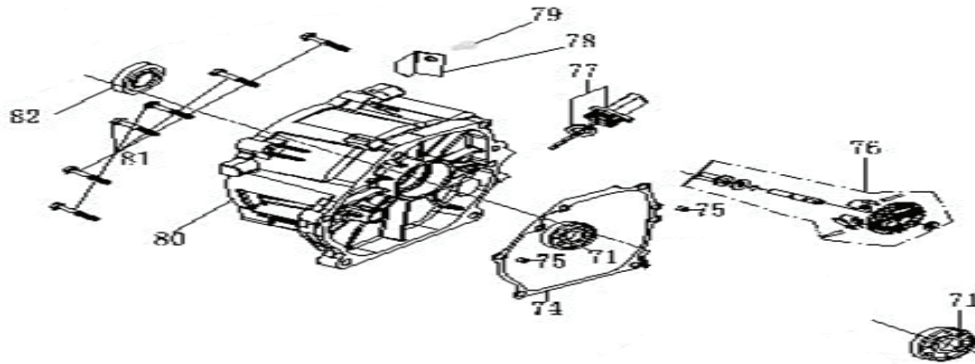

## CRANKCASE COVER

REF #	DESCRIPTION	QTY	BE PART #
74	CRANKCASE COVER SEAL RING	1	85.573.004
82	OIL SEAL	2	
77	OIL LEVEL GAUGE	1	85.573.005