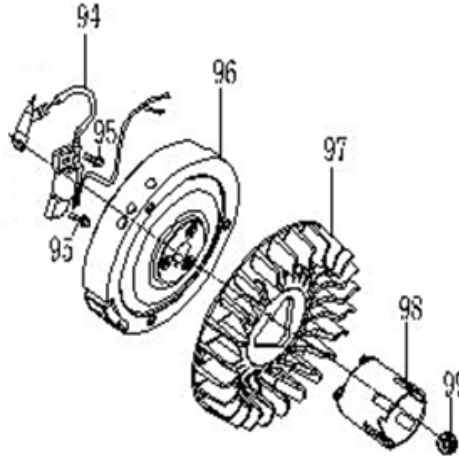

REF #	DESCRIPTION	QTY	BE PART #
94	IGNITION COIL ASSEMBLY	1	85.573.019
96	FLYWHEEL	1	85.573.020
97	COOLING FAN	1	85.573.021