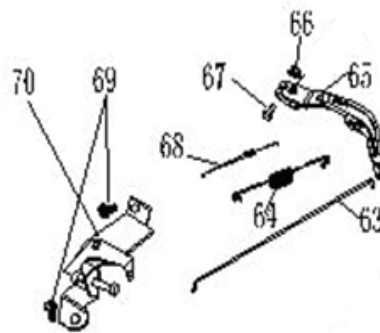

## CONTROL ASSEMBLY

REF #	DESCRIPTION	QTY	BE PART #
63	SPEED PULL ROD	1	85.573.022
64	FINE SPRING	1	
65	SPEED REGULATING ARM	1	
66	FLANGE NUT	1	
67	GOVERNOR BOLT	1	
68	RESET SPRING	1	
69	FLANGE BOLT	2	
70	SPEED SETTING CONTROL ASSEMBLY	1	