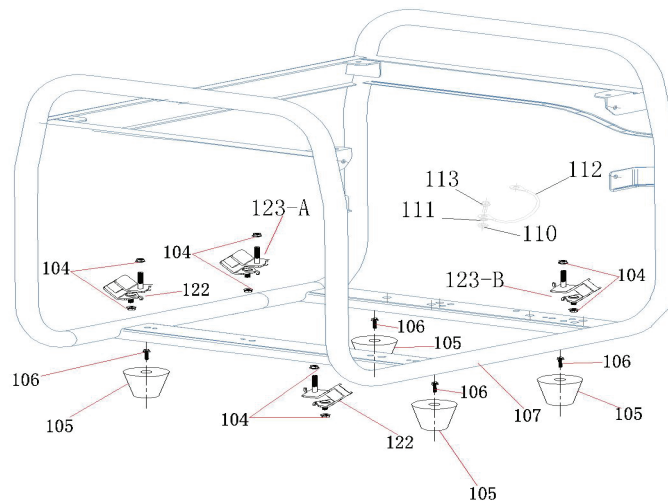

REF #	DESCRIPTION	QTY	BE PART #
107	FRAME	1	85.573.025
104	VIBRATION BLOCK MOUNTS	4	85.573.032
122	VIBRATION BLOCK	2	
123	VIBRATION BLOCK	2	
105	RUBBER FOOT	4	85.573.031
106	RUBBER FOOT BOLT	4