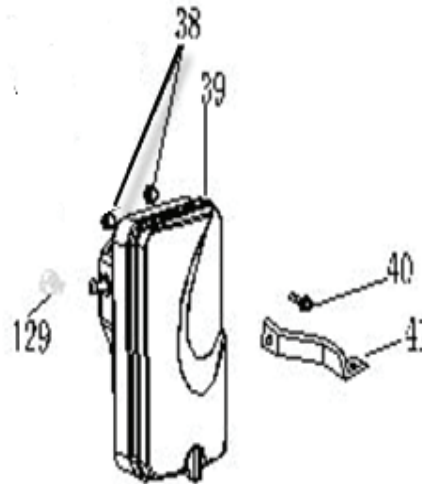

AIR FILTER

REF #	DESCRIPTION	QTY	BE PART #
38	FLANGE NUT	2	85.573.0014
39	AIR FILTER ASSEMBLY	1	
40	FLANGE BOLT	1	
41	AIR FILTER BRACKET	1