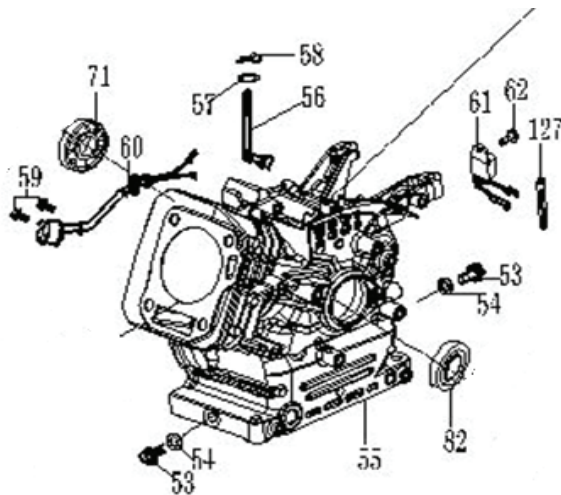

# PARTS BREAKDOWN GENERATOR

MODEL:BE3500PS

## CYLINDER HEAD AND COVER

REF #	DESCRIPTION	QTY	BE PART #
2	CYLINDER HEAD COVER	1	85.573.000
3	SEALING GASKET	1	
42	CYLINDER HEAD SEALING GASKET	1	85.573.002

## CRANKCASE

REF #	DESCRIPTION	QTY	BE PART #
60	OIL SENSOR	1	85.573.003
61	OIL ALERT	2	

## CRANKCASE COVER

REF #	DESCRIPTION	QTY	BE PART #
74	CRANKCASE COVER SEAL RING	1	85.573.004
82	OIL SEAL	2	
77	OIL LEVEL GAUGE	1	85.573.005