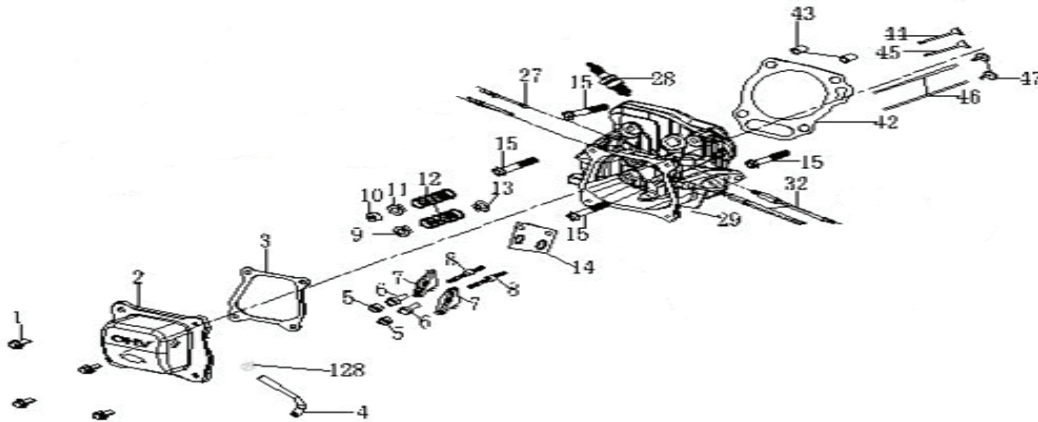

# PARTS BREAKDOWN GENERATOR

MODEL:BE3500PS

**BEPOWEREQUIPMENT**

**.COM**

## CYLINDER HEAD AND COVER

REF #	DESCRIPTION	QTY	BE PART #
2	CYLINDER HEAD COVER	1	85.573.000
3	SEALING GASKET	1	
42	CYLINDER HEAD SEALING GASKET	1	85.573.002

## CRANKCASE

REF #	DESCRIPTION	QTY	BE PART #
60	OIL SENSOR	1	85.573.003
61	OIL ALERT	2	

## CRANKCASE COVER

REF #	DESCRIPTION	QTY	BE PART #
74	CRANKCASE COVER SEAL RING	1	85.573.004
82	OIL SEAL	2	
77	OIL LEVEL GAUGE	1	85.573.005