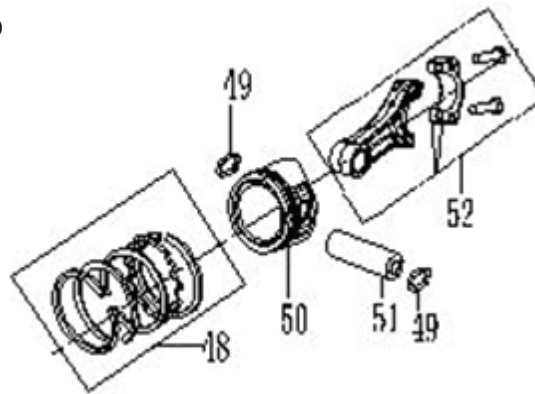

PISTON/CONNECTING ROD

REF #	DESCRIPTION	QTY	BE PART #
48	PISTON RINGS SET	1	85.573.006
49	PISTON PIN	2	85.573.007
51	PISTON PIN	1	
50	PISTON	1	85.573.008
52	CONNECTING ROD ASSEMBLY	1