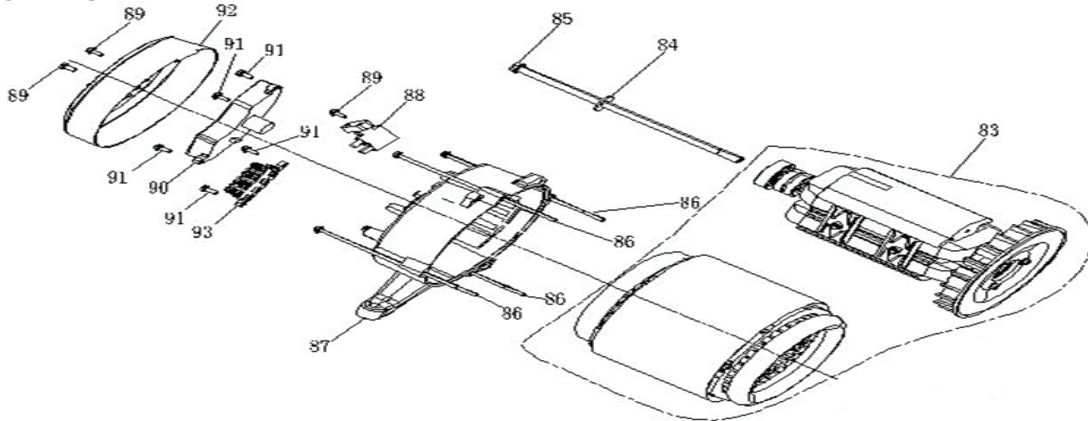

ROTOR/STATOR

REF #	DESCRIPTION	QTY	BE PART #
83	ALTERNATOR ASSEMBLY	1	85.573.023
87	ALTERNATOR BRACKET	1	85.573.024

FRAME