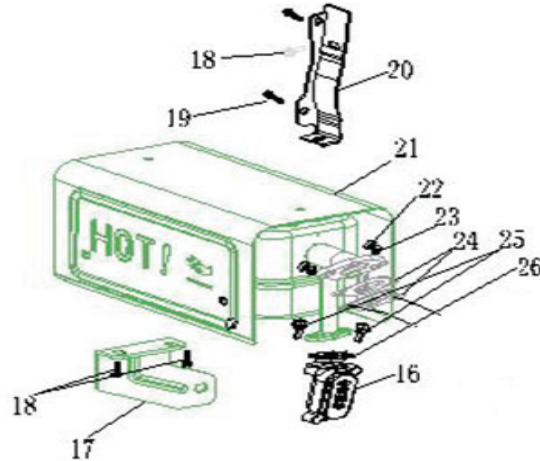

REF #	DESCRIPTION	QTY	BE PART #
16-26	COMPLETE MUFFLER ASSEMBLY	1	85.573.015