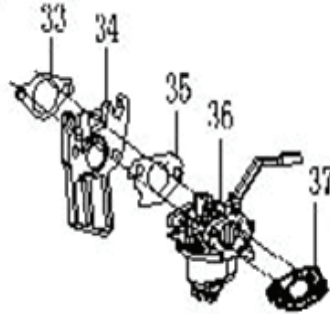

## STARTER/RECOIL

REF #	DESCRIPTION	QTY	BE PART #
100	SIDE WIND SHIELD	1	85.573.012
101	FLANGE BOLT	1	
102	RECOIL STARTER ASSEMBLY	1	
103	FLANGE BOLT	4	

## CARBURETOR ASSEMBLY

REF #	DESCRIPTION	QTY	BE PART #
33	INTAKE GASKET	1	85.573.013
34	LINK BLOCK	1	
35	GASKET	1	
36	CARBURETOR ASSEMBLY	1	
37	AIR FILTER GASKET	1	