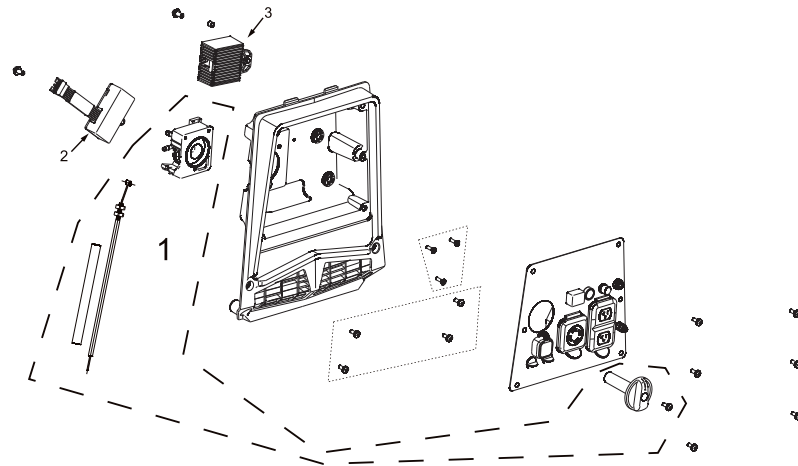

PANEL

REF #	DESCRIPTION	QTY	BE PART #
1	COMBINATION SWITCH	1	85.561.049
2	CO ALARM	1	85.561.048
3	VOLTAGE REGULATING RECTIFIER	1	85.561.103