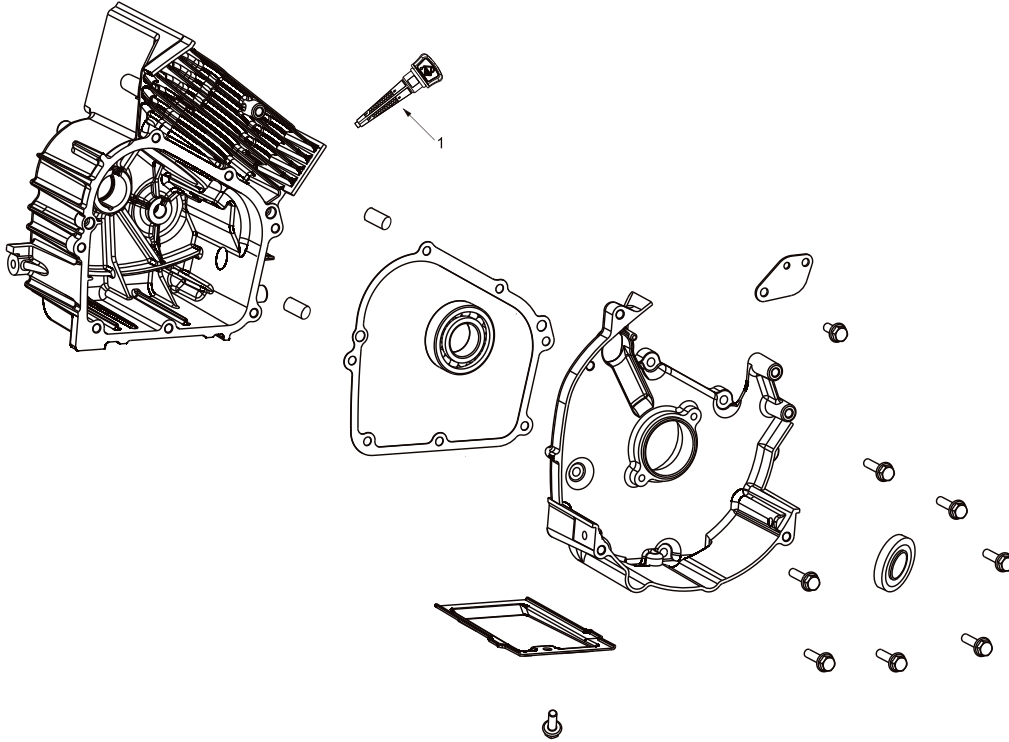

PARTS BREAKDOWN INVERTER GENERATOR

MODEL:BE2800i

CRANKCASE

REF #	DESCRIPTION	QTY	BE PART #
1	MAGNETIC DIPSTICK	1	85.561.043