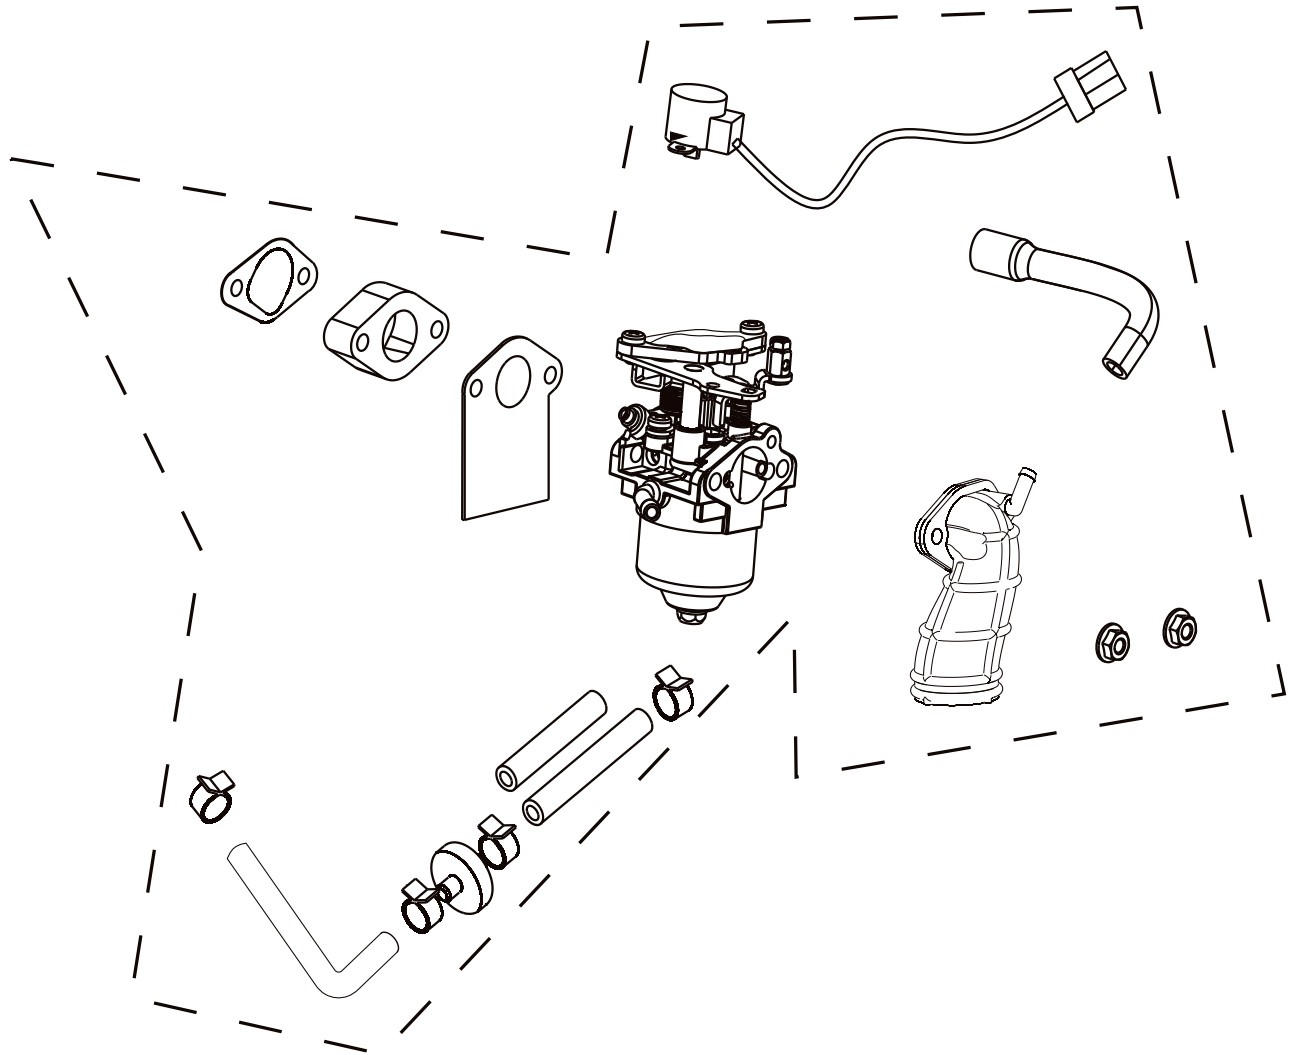

REF #	DESCRIPTION	QTY	BE PART #
1	CARBURETOR ASSEMBLY	1	85.561.046