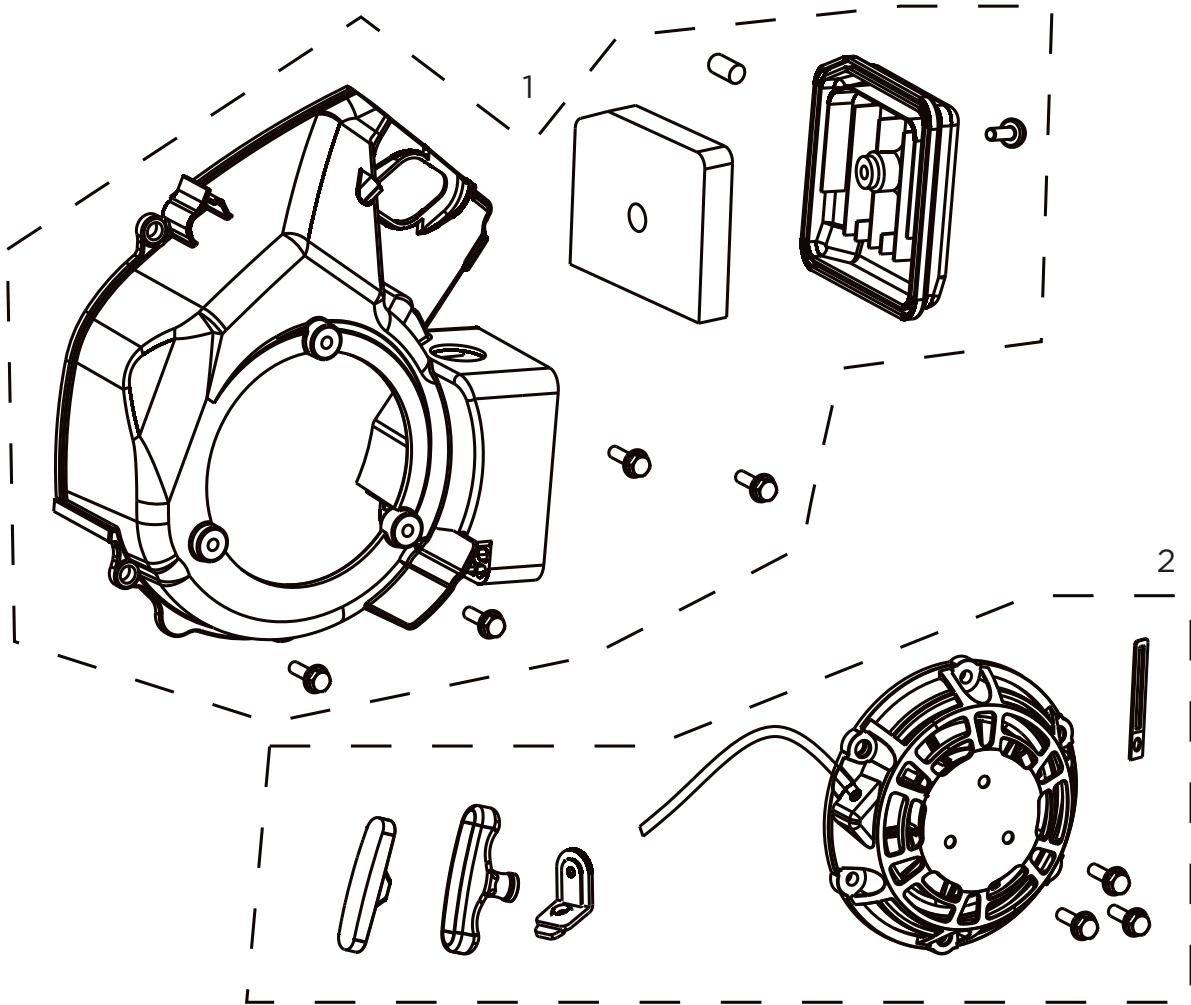

ENGINE STARTER