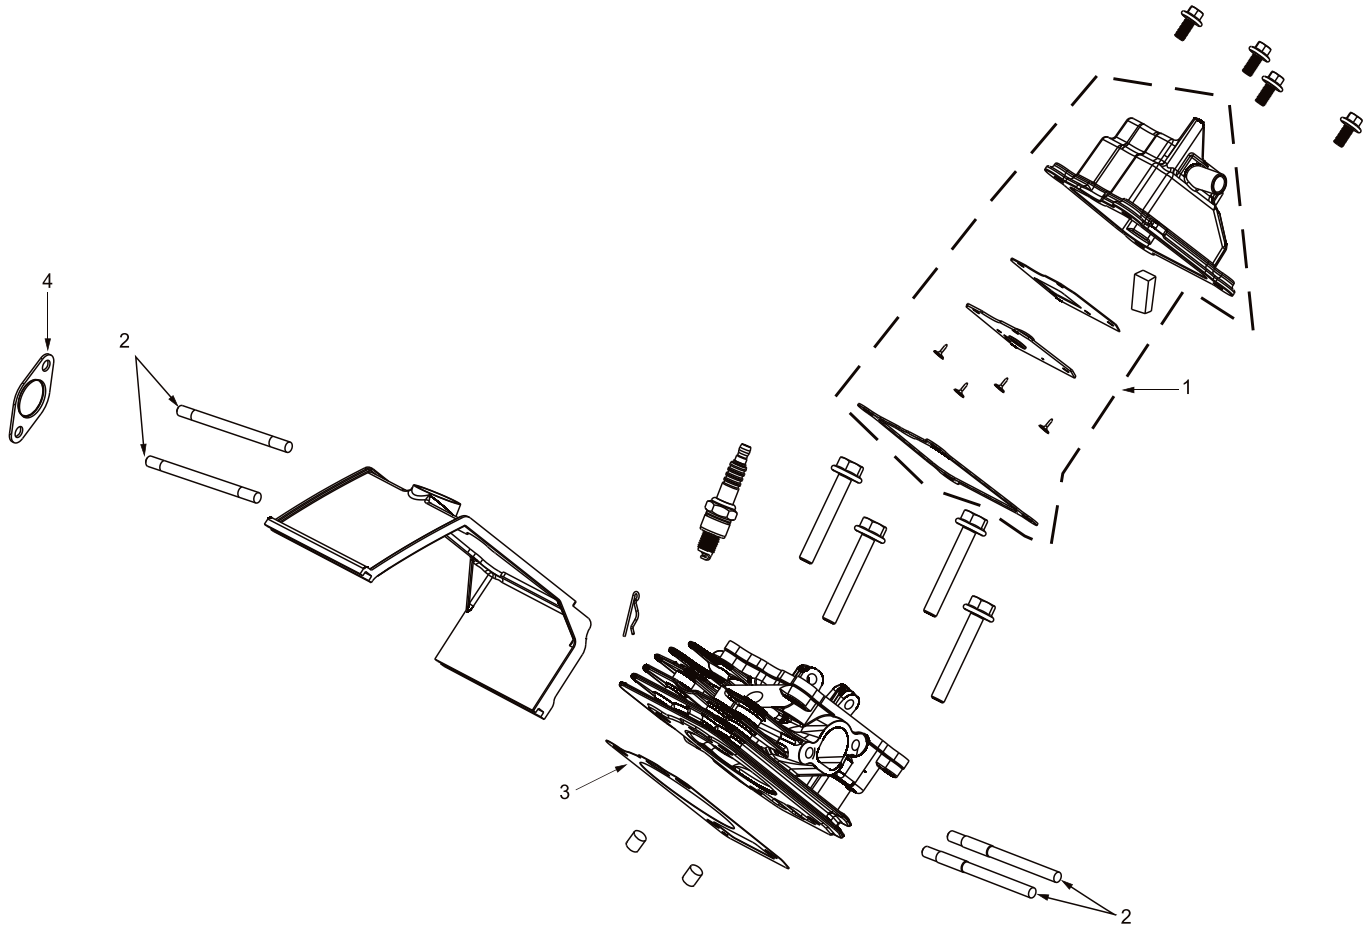

CYLINDER HEAD COVER ASSEMBLY

REF #	DESCRIPTION	QTY	BE PART #
1	CYLINDER HEAD COVER	1	85.561.099
2	STUDS BOLT	2+2	85.561.106
3	CYLINDER HEAD GASKET	1	85.561.100
4	EXHAUST PORT GASKET	1	85.561.107