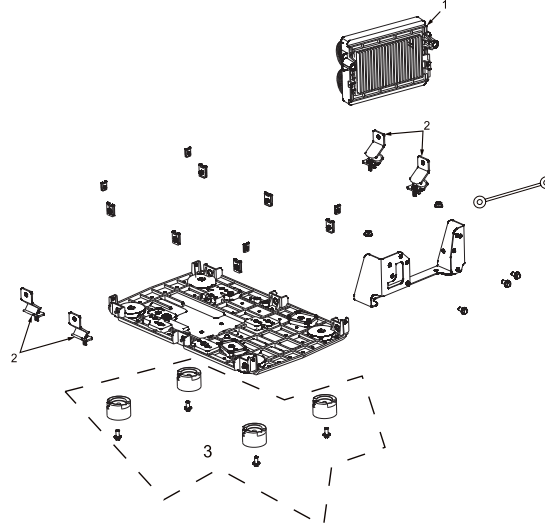

BACKPLANE / INVERTER

REF #	DESCRIPTION	QTY	BE PART #
1	INVERTER	1	85.561.047
2	SHOCK ABSORBERS	4	85.561.105
3	FEET W/HARDWARE	1	85.561.102