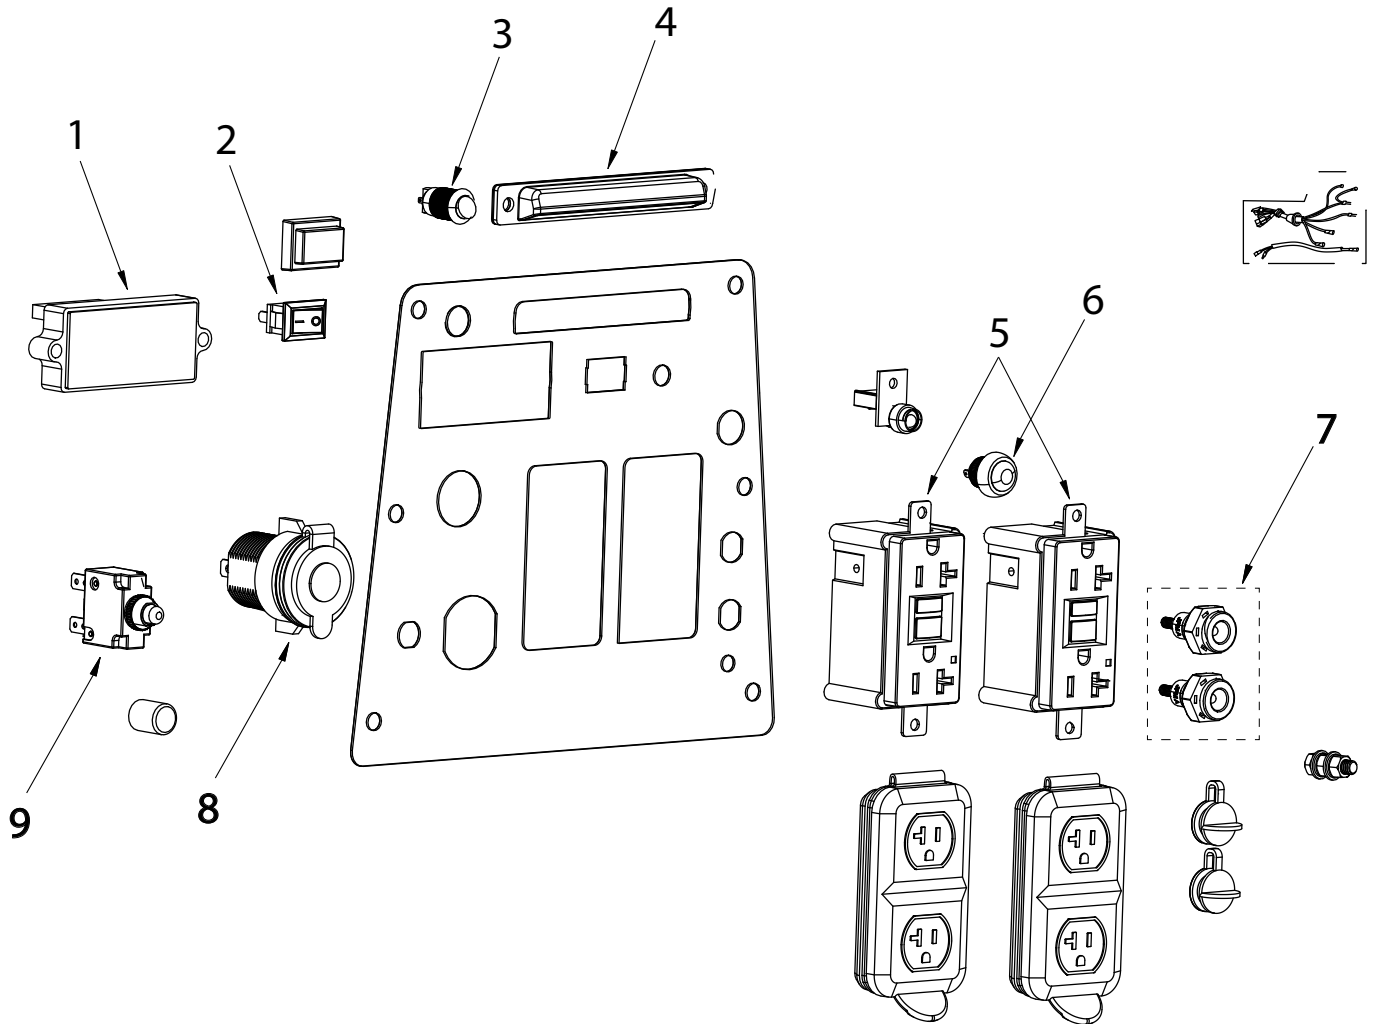

CONTROL PANEL