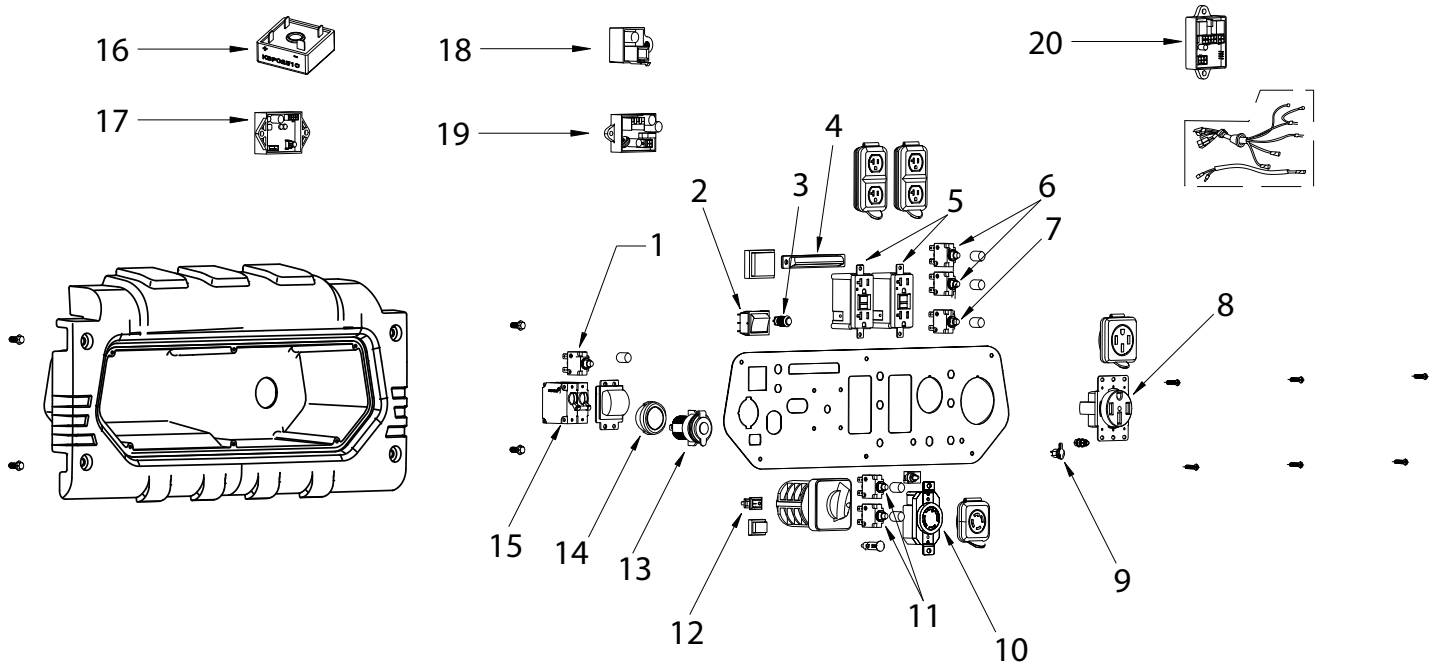

REF #	DESCRIPTION	QTY	BE PART #
1	SWITCH, SECONDARY PRESSURE REDUCING VALVE	1	85.561.038

PARTS BREAKDOWN GENERATOR

MODEL:BE12500T

WHEEL AND HANDLE SET

REF #	DESCRIPTION	QTY	BE PART #
1	WHEEL AND HANDLE SET	2	85.561.026

PARTS BREAKDOWN GENERATOR

MODEL:BE12500T

FUEL TANK PARTS

REF #	DESCRIPTION	QTY	BE PART #
1	FUEL TANK ASSEMBLY	1	85.561.098
2	FUEL CAP & TRAINER	1	85.561.039

PARTS BREAKDOWN GENERATOR

MODEL:BE12500T

CONTROL PANEL