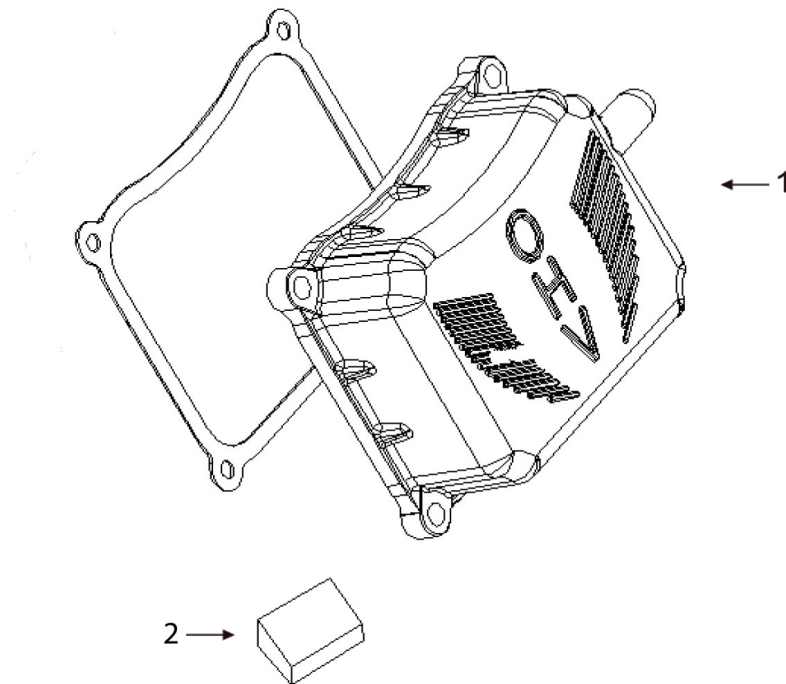

PARTS BREAKDOWN GENERATOR

MODEL:BE12500T

BEPOWEREQUIPMENT

.COM

PARTS BREAKDOWN GENERATOR

MODEL:BE12500T

CRANKCASE PARTS

REF #	DESCRIPTION	QTY	BE PART #
1	MAGNETIC DIPSTICK	1	85.561.040
2	GOVERNOR	1	85.561.041

PARTS BREAKDOWN GENERATOR

MODEL:BE12500T

STARTING MOTOR

REF #	DESCRIPTION	QTY	BE PART #
1	MOTOR STARTER	1	85.561.034

ENGINE STARTER

REF #	DESCRIPTION	QTY	BE PART #
1	RECOIL ASSEMBLY	1	85.561.010

PARTS BREAKDOWN GENERATOR

MODEL:BE12500T

CYLINDER HEAD PARTS

REF #	DESCRIPTION	QTY	BE PART #
12	TEMPERATURE CONTROL SENSOR	1	85.561.030

VALVE COVER

REF #	DESCRIPTION	QTY	BE PART #
1	VALVE COVER ASSEMBLY	1	85.561.094
2	OIL STRAINER	1	85.561.096

PARTS BREAKDOWN GENERATOR

MODEL:BE12500T

CRANKCASE COVER

REF #	DESCRIPTION	QTY	BE PART #
5	OIL FILTER PLUG	1	85.561.042

CHARGING COIL ASSEMBLY

REF #	DESCRIPTION	QTY	BE PART #
1	CHARGING COIL	1	85.561.029

PARTS BREAKDOWN GENERATOR