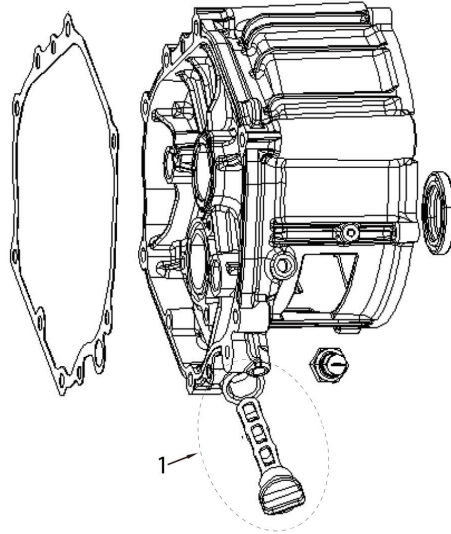

PARTS BREAKDOWN GENERATOR

MODEL:BE12500T

STARTING MOTOR

REF #	DESCRIPTION	QTY	BE PART #
1	MOTOR STARTER	1	85.561.034

ENGINE STARTER

REF #	DESCRIPTION	QTY	BE PART #
1	RECOIL ASSEMBLY	1	85.561.010

PARTS BREAKDOWN GENERATOR

MODEL:BE12500T

CYLINDER HEAD PARTS

REF #	DESCRIPTION	QTY	BE PART #
12	TEMPERATURE CONTROL SENSOR	1	85.561.030

VALVE COVER

REF #	DESCRIPTION	QTY	BE PART #
1	VALVE COVER ASSEMBLY	1	85.561.094
2	OIL STRAINER	1	85.561.096

PARTS BREAKDOWN GENERATOR

MODEL:BE12500T

CRANKCASE COVER

REF #	DESCRIPTION	QTY	BE PART #
5	OIL FILTER PLUG	1	85.561.042

CHARGING COIL ASSEMBLY

REF #	DESCRIPTION	QTY	BE PART #
1	CHARGING COIL	1	85.561.029

PARTS BREAKDOWN GENERATOR

MODEL:BE12500T

CARBURETOR ASSEMBLY

REF #	DESCRIPTION	QTY	BE PART #
1	CARBURETOR ASSEMBLY.	1	85.561.035

AIR CLEANER ASSEMBLY

REF #	DESCRIPTION	QTY	BE PART #
1	AIR CLEANER ASSEMBLY.	1	85.561.036

PARTS BREAKDOWN GENERATOR