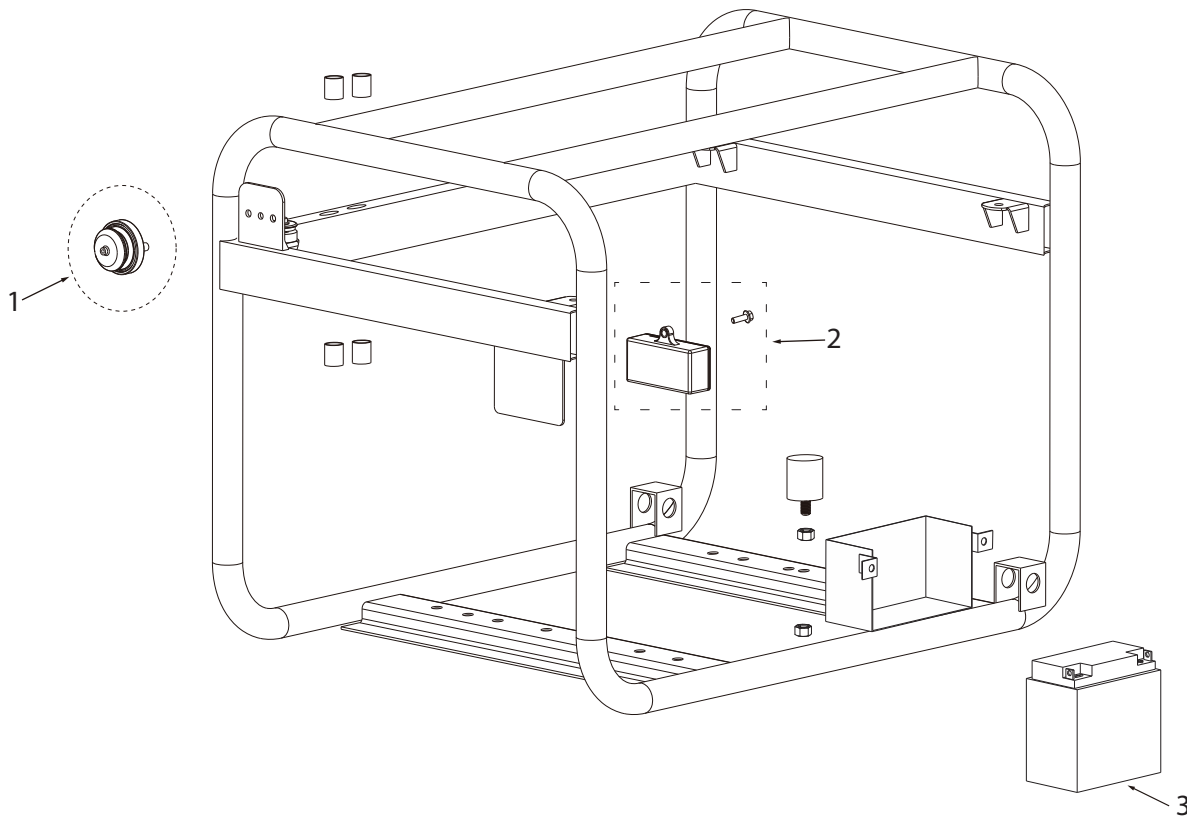

REF #	DESCRIPTION	QTY	BE PART #
1	COLD WEATHER PRIMER	1	85.561.005
2	CO ALARM	1	85.561.006
3	LITHIUM BATTERY	1	85.561.032