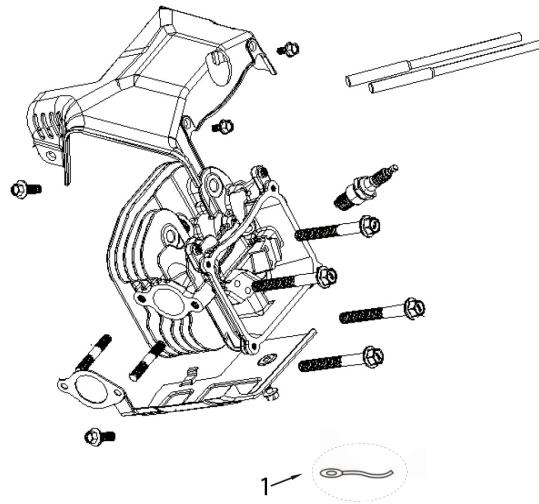

PARTS BREAKDOWN GENERATOR

MODEL:BE12500T

BEPOWEREQUIPMENT

.COM

PARTS BREAKDOWN GENERATOR

MODEL:BE12500T

CRANKCASE PARTS

REF #	DESCRIPTION	QTY	BE PART #
1	MAGNETIC DIPSTICK	1	85.561.040
2	GOVERNOR	1	85.561.041

PARTS BREAKDOWN GENERATOR

MODEL:BE12500T

STARTING MOTOR

REF #	DESCRIPTION	QTY	BE PART #
1	MOTOR STARTER	1	85.561.034

ENGINE STARTER

REF #	DESCRIPTION	QTY	BE PART #
1	RECOIL ASSEMBLY	1	85.561.010

PARTS BREAKDOWN GENERATOR

MODEL:BE12500T

CYLINDER HEAD PARTS

REF #	DESCRIPTION	QTY	BE PART #
12	TEMPERATURE CONTROL SENSOR	1	85.561.030

VALVE COVER

REF #	DESCRIPTION	QTY	BE PART #
1	VALVE COVER ASSEMBLY	1	85.561.094
2	OIL STRAINER	1	85.561.096

PARTS BREAKDOWN GENERATOR

MODEL:BE12500T

CRANKCASE COVER

REF #	DESCRIPTION	QTY	BE PART #
5	OIL FILTER PLUG	1	85.561.042

CHARGING COIL ASSEMBLY

REF #	DESCRIPTION	QTY	BE PART #
1	CHARGING COIL	1	85.561.029

PARTS BREAKDOWN GENERATOR