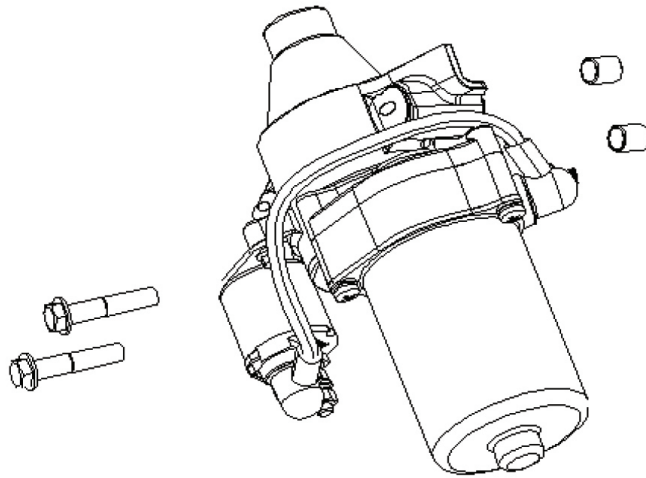

PARTS BREAKDOWN GENERATOR

MODEL:BE12500T

BEPOWEREQUIPMENT

.COM

PARTS BREAKDOWN GENERATOR

MODEL:BE12500T

CRANKCASE PARTS

REF #	DESCRIPTION	QTY	BE PART #
1	MAGNETIC DIPSTICK	1	85.561.040
2	GOVERNOR	1	85.561.041

PARTS BREAKDOWN GENERATOR

MODEL:BE12500T

STARTING MOTOR

REF #	DESCRIPTION	QTY	BE PART #
1	MOTOR STARTER	1	85.561.034

ENGINE STARTER

REF #	DESCRIPTION	QTY	BE PART #
1	RECOIL ASSEMBLY	1	85.561.010

PARTS BREAKDOWN GENERATOR

MODEL:BE12500T

CYLINDER HEAD PARTS

REF #	DESCRIPTION	QTY	BE PART #
12	TEMPERATURE CONTROL SENSOR	1	85.561.030

VALVE COVER

REF #	DESCRIPTION	QTY	BE PART #
1	VALVE COVER ASSEMBLY	1	85.561.094
2	OIL STRAINER	1	85.561.096

PARTS BREAKDOWN GENERATOR

MODEL:BE12500T

CRANKCASE COVER

REF #	DESCRIPTION	QTY	BE PART #
5	OIL FILTER PLUG	1	85.561.042

CHARGING COIL ASSEMBLY

REF #	DESCRIPTION	QTY	BE PART #
1	CHARGING COIL	1	85.561.029

PARTS BREAKDOWN GENERATOR