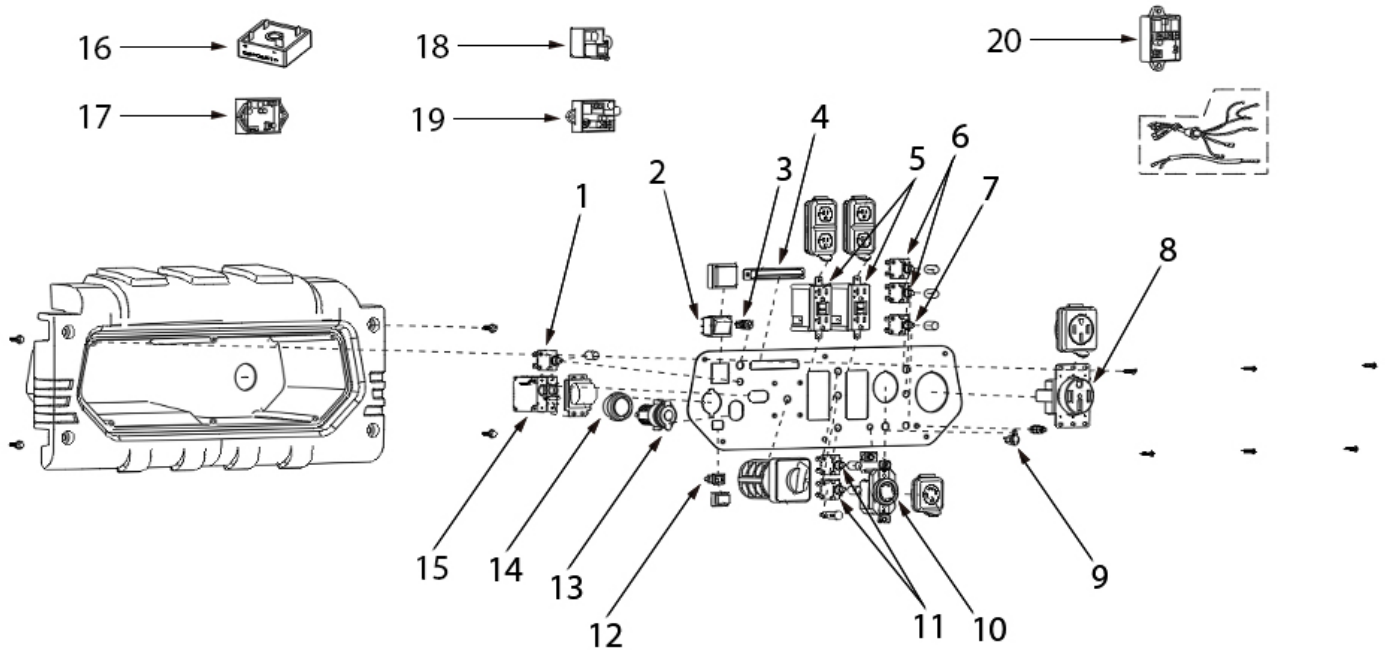

MODEL:BE12500T

CYLINDER HEAD PARTS

REF #	DESCRIPTION	QTY	BE PART #
12	TEMPERATURE CONTROL SENSOR	1	85.561.030

VALVE COVER

REF #	DESCRIPTION	QTY	BE PART #
1	VALVE COVER ASSEMBLY	1	85.561.094
2	OIL STRAINER	1	85.561.096

PARTS BREAKDOWN GENERATOR

MODEL:BE12500T

FUEL TANK PARTS

REF #	DESCRIPTION	QTY	BE PART #
1	FUEL TANK ASSEMBLY	1	85.561.098
2	FUEL CAP & TRAINER	1	85.561.039

PARTS BREAKDOWN GENERATOR

MODEL:BE12500T

CONTROL PANEL