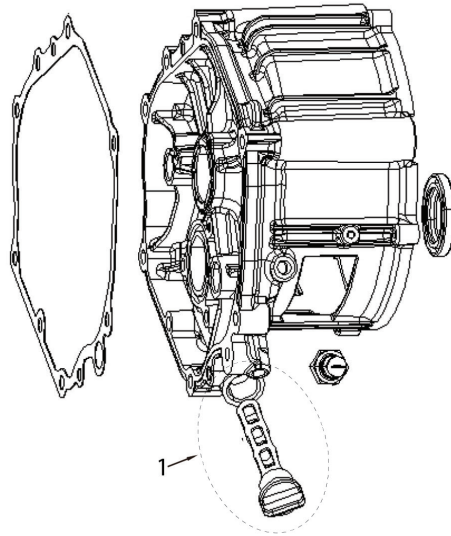

PARTS BREAKDOWN GENERATOR

MODEL:BE12500T

STARTING MOTOR

REF #	DESCRIPTION	QTY	BE PART #
1	MOTOR STARTER	1	85.561.034

ENGINE STARTER

REF #	DESCRIPTION	QTY	BE PART #
1	RECOIL ASSEMBLY	1	85.561.010

PARTS BREAKDOWN GENERATOR

MODEL:BE12500T

CYLINDER HEAD PARTS

REF #	DESCRIPTION	QTY	BE PART #
12	TEMPERATURE CONTROL SENSOR	1	85.561.030

VALVE COVER

REF #	DESCRIPTION	QTY	BE PART #
1	VALVE COVER ASSEMBLY	1	85.561.094
2	OIL STRAINER	1	85.561.096

PARTS BREAKDOWN GENERATOR

MODEL:BE12500T

CRANKCASE COVER

REF #	DESCRIPTION	QTY	BE PART #
5	OIL FILTER PLUG	1	85.561.042

CHARGING COIL ASSEMBLY

REF #	DESCRIPTION	QTY	BE PART #
1	CHARGING COIL	1	85.561.029

PARTS BREAKDOWN GENERATOR

MODEL:BE12500T

CARBURETOR ASSEMBLY

REF #	DESCRIPTION	QTY	BE PART #
1	CARBURETOR ASSEMBLY.	1	85.561.035

AIR CLEANER ASSEMBLY

REF #	DESCRIPTION	QTY	BE PART #
1	AIR CLEANER ASSEMBLY.	1	85.561.036

PARTS BREAKDOWN GENERATOR