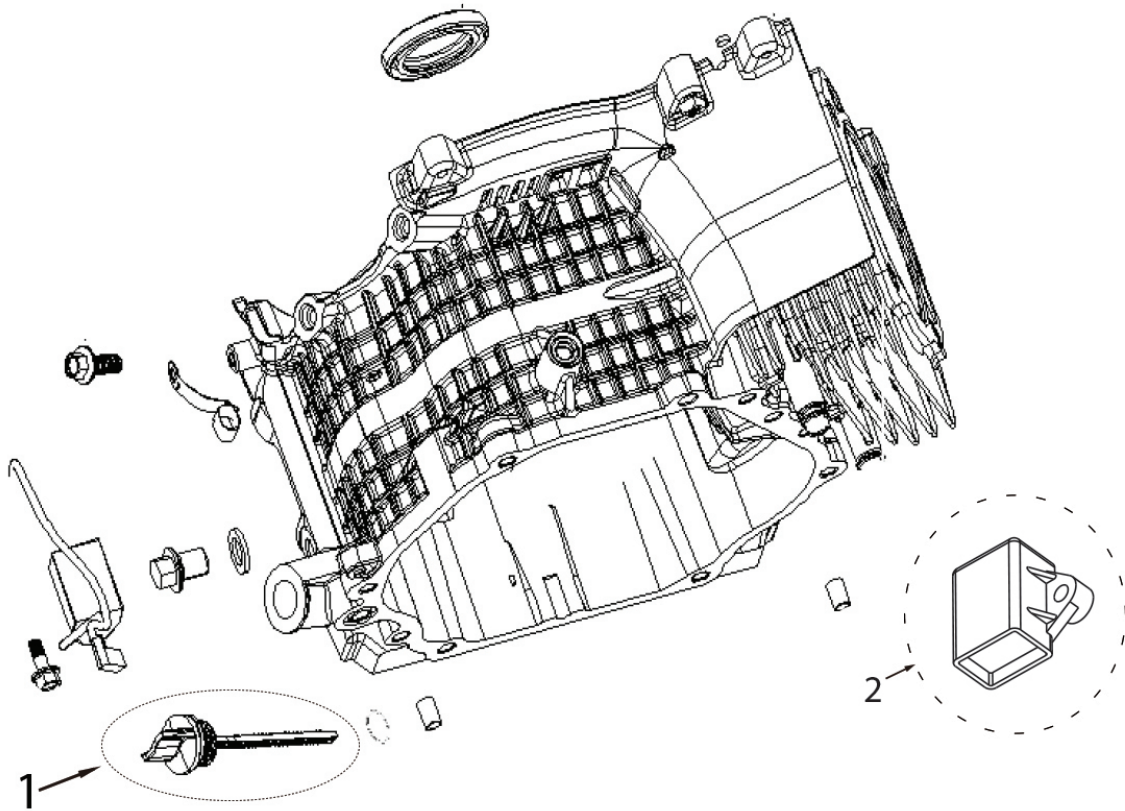

PARTS BREAKDOWN GENERATOR

MODEL:BE12500T

BEPOWEREQUIPMENT

.COM

PARTS BREAKDOWN GENERATOR

MODEL:BE12500T

CRANKCASE PARTS

REF #	DESCRIPTION	QTY	BE PART #
1	MAGNETIC DIPSTICK	1	85.561.040
2	GOVERNOR	1	85.561.041

PARTS BREAKDOWN GENERATOR

MODEL:BE12500T

STARTING MOTOR

REF #	DESCRIPTION	QTY	BE PART #
1	MOTOR STARTER	1	85.561.034

ENGINE STARTER

REF #	DESCRIPTION	QTY	BE PART #
1	RECOIL ASSEMBLY	1	85.561.010

PARTS BREAKDOWN GENERATOR

MODEL:BE12500T

CYLINDER HEAD PARTS

REF #	DESCRIPTION	QTY	BE PART #
12	TEMPERATURE CONTROL SENSOR	1	85.561.030

VALVE COVER

REF #	DESCRIPTION	QTY	BE PART #
1	VALVE COVER ASSEMBLY	1	85.561.094
2	OIL STRAINER	1	85.561.096

PARTS BREAKDOWN GENERATOR

MODEL:BE12500T

CRANKCASE COVER

REF #	DESCRIPTION	QTY	BE PART #
5	OIL FILTER PLUG	1	85.561.042

CHARGING COIL ASSEMBLY

REF #	DESCRIPTION	QTY	BE PART #
1	CHARGING COIL	1	85.561.029

PARTS BREAKDOWN GENERATOR