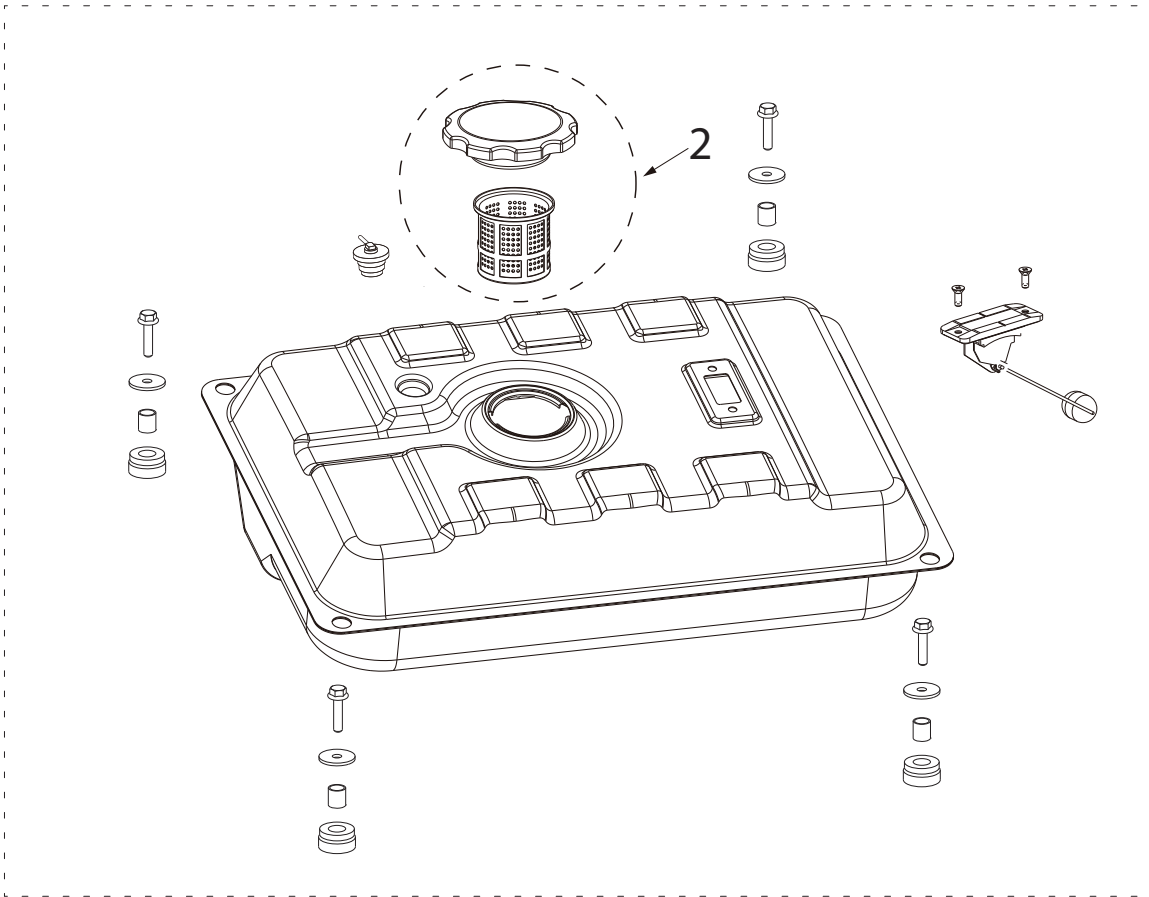

FUEL TANK PARTS