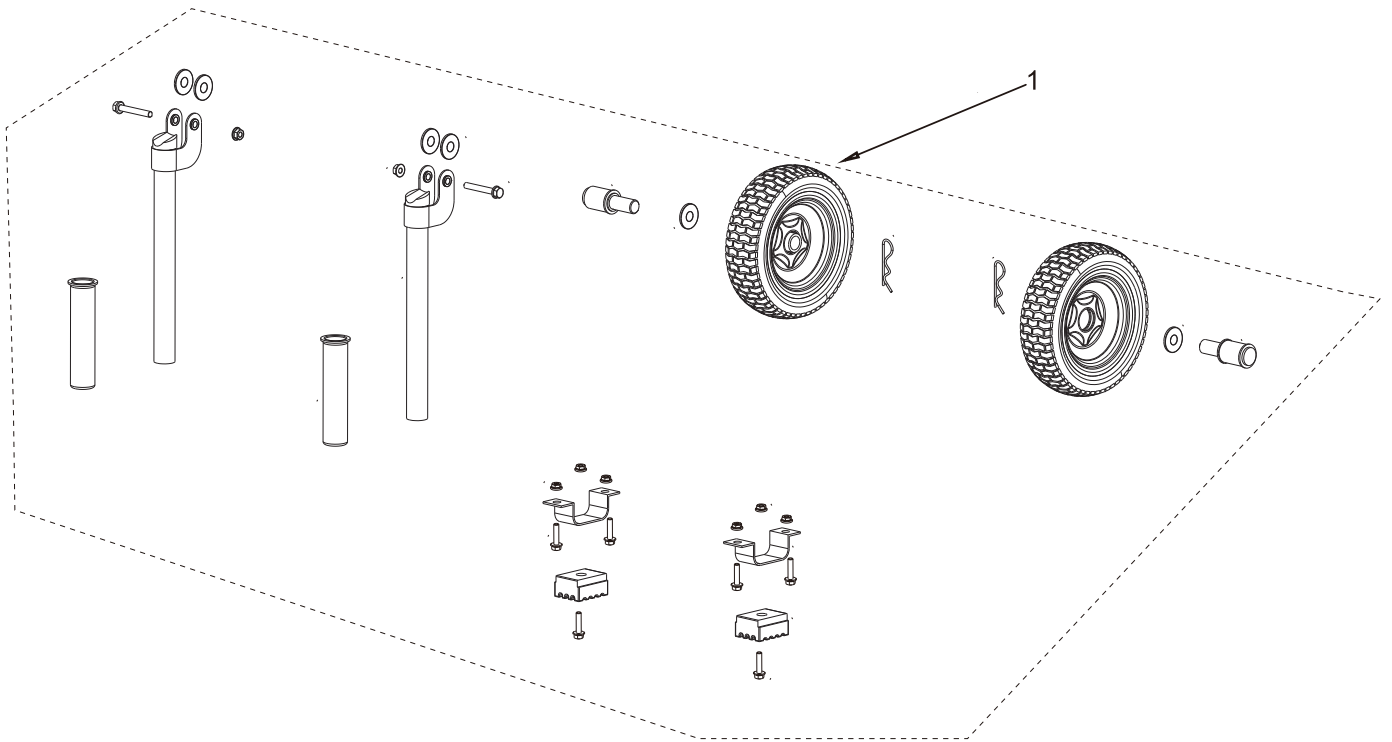

MODEL:BE12500T

CYLINDER HEAD PARTS

REF #	DESCRIPTION	QTY	BE PART #
12	TEMPERATURE CONTROL SENSOR	1	85.561.030

VALVE COVER

REF #	DESCRIPTION	QTY	BE PART #
1	VALVE COVER ASSEMBLY	1	85.561.094
2	OIL STRAINER	1	85.561.096

FRAME PARTS

REF #	DESCRIPTION	QTY	BE PART #
1	COLD WEATHER PRIMER	1	85.561.005
2	CO ALARM	1	85.561.006
3	LITHIUM BATTERY	1	85.561.032

PARTS BREAKDOWN GENERATOR

MODEL:BE12500T

SWITCH, SECONDARY PRESSURE REDUCING VALVE

REF #	DESCRIPTION	QTY	BE PART #
1	SWITCH, SECONDARY PRESSURE REDUCING VALVE	1	85.561.038

PARTS BREAKDOWN GENERATOR

MODEL:BE12500T

WHEEL AND HANDLE SET

REF #	DESCRIPTION	QTY	BE PART #
1	WHEEL AND HANDLE SET	2	85.561.026