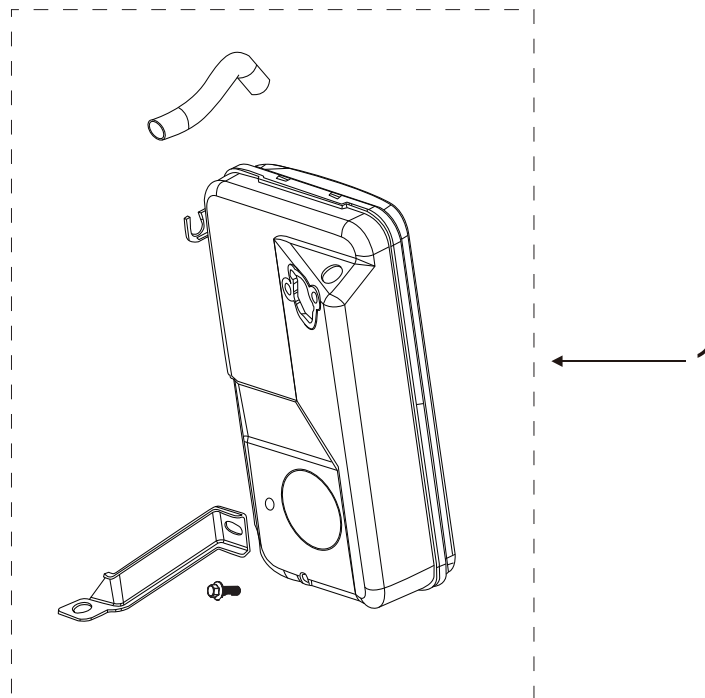

AIR CLEANER ASSEMBLY

REF #	DESCRIPTION	QTY	BE PART #
1	AIR CLEANER ASSEMBLY.	1	85.561.036