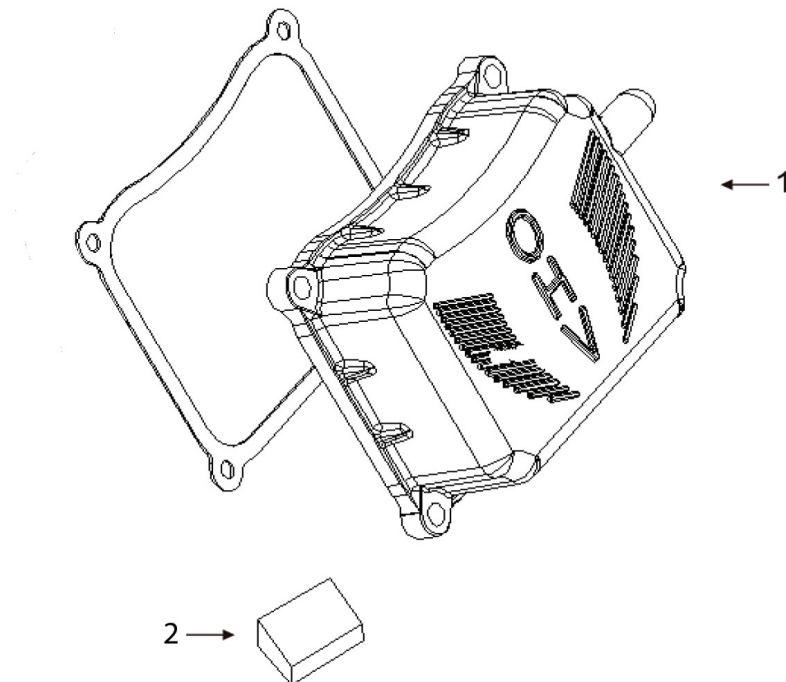

PARTS BREAKDOWN GENERATOR

MODEL:BE12500T

BEPOWEREQUIPMENT

.COM

PARTS BREAKDOWN GENERATOR

MODEL:BE12500T

CRANKCASE PARTS

REF #	DESCRIPTION	QTY	BE PART #
1	MAGNETIC DIPSTICK	1	85.561.040
2	GOVERNOR	1	85.561.041

PARTS BREAKDOWN GENERATOR

MODEL:BE12500T

STARTING MOTOR

REF #	DESCRIPTION	QTY	BE PART #
1	MOTOR STARTER	1	85.561.034

ENGINE STARTER

REF #	DESCRIPTION	QTY	BE PART #
1	RECOIL ASSEMBLY	1	85.561.010

PARTS BREAKDOWN GENERATOR

MODEL:BE12500T

CYLINDER HEAD PARTS

REF #	DESCRIPTION	QTY	BE PART #
12	TEMPERATURE CONTROL SENSOR	1	85.561.030

VALVE COVER

REF #	DESCRIPTION	QTY	BE PART #
1	VALVE COVER ASSEMBLY	1	85.561.094
2	OIL STRAINER	1	85.561.096

PARTS BREAKDOWN GENERATOR

MODEL:BE12500T

CRANKCASE COVER

REF #	DESCRIPTION	QTY	BE PART #
5	OIL FILTER PLUG	1	85.561.042

CHARGING COIL ASSEMBLY

REF #	DESCRIPTION	QTY	BE PART #
1	CHARGING COIL	1	85.561.029

PARTS BREAKDOWN GENERATOR