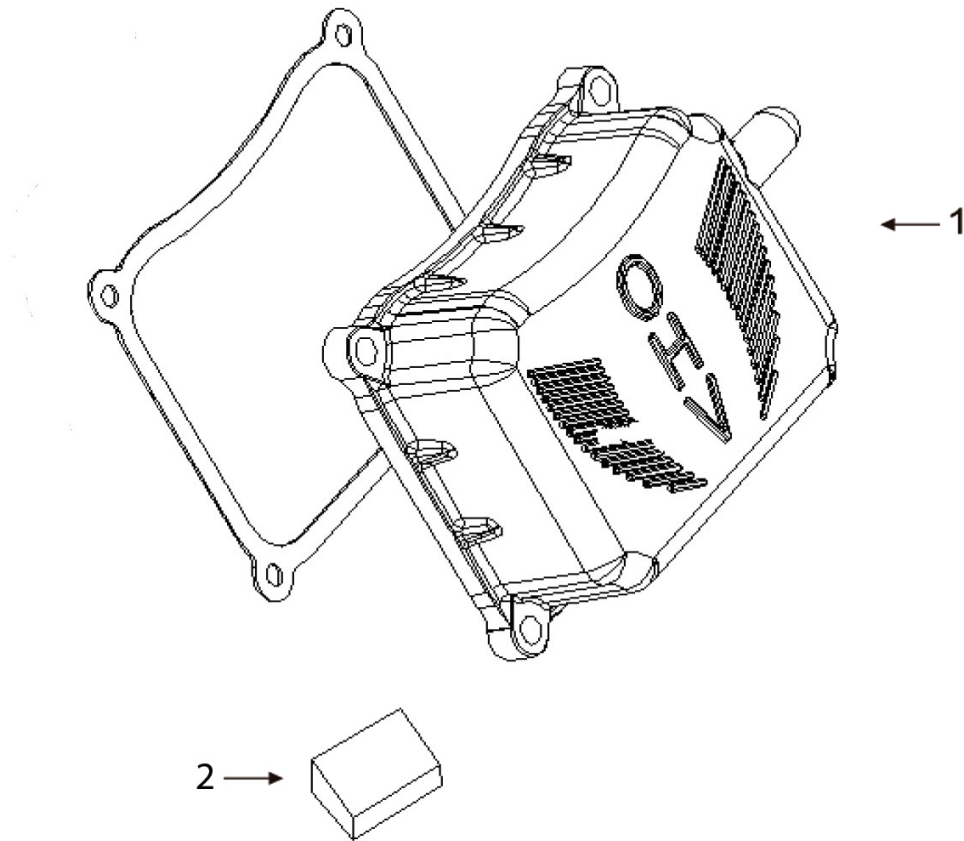

VALVE COVER