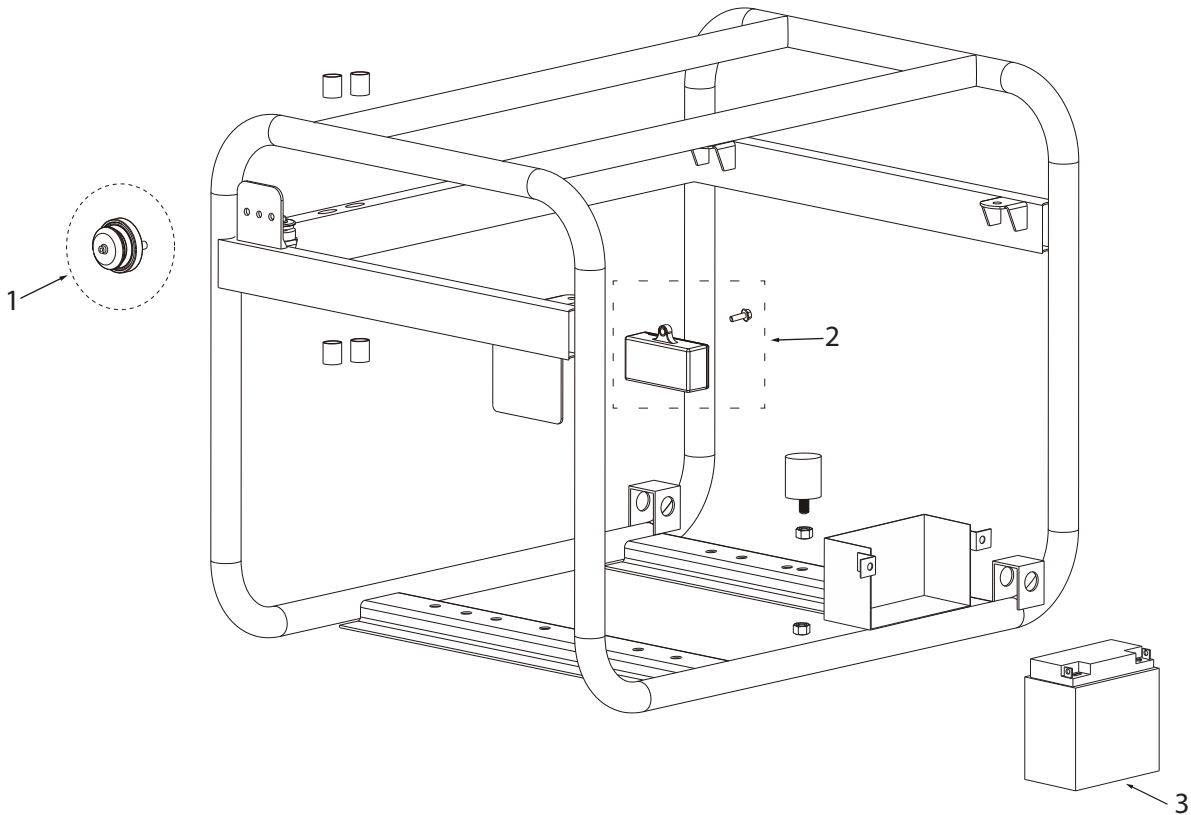

FRAME PARTS