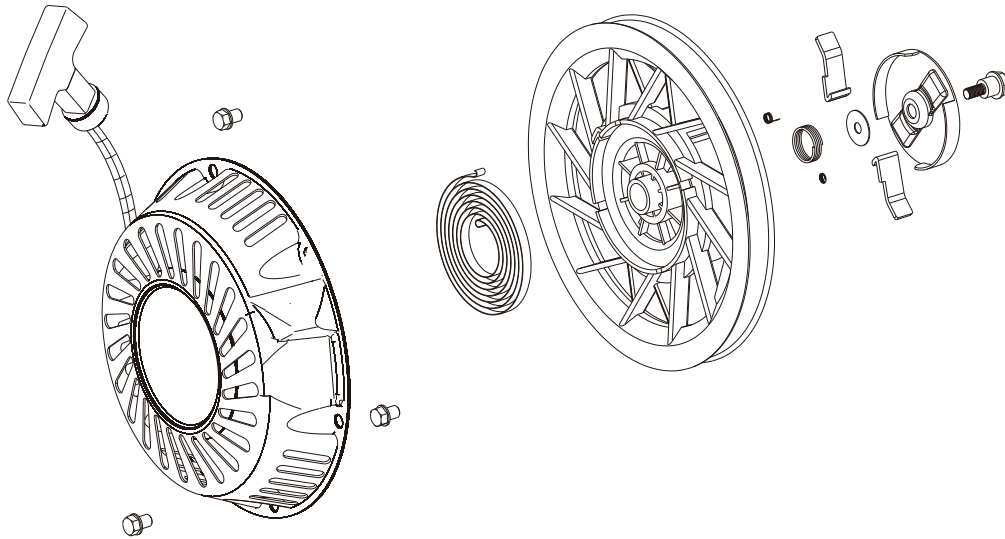

RECOIL STARTER

REF #	DESCRIPTION	QTY	BE PART #
1	RECOIL ASSEMBLY	1	85.561.022