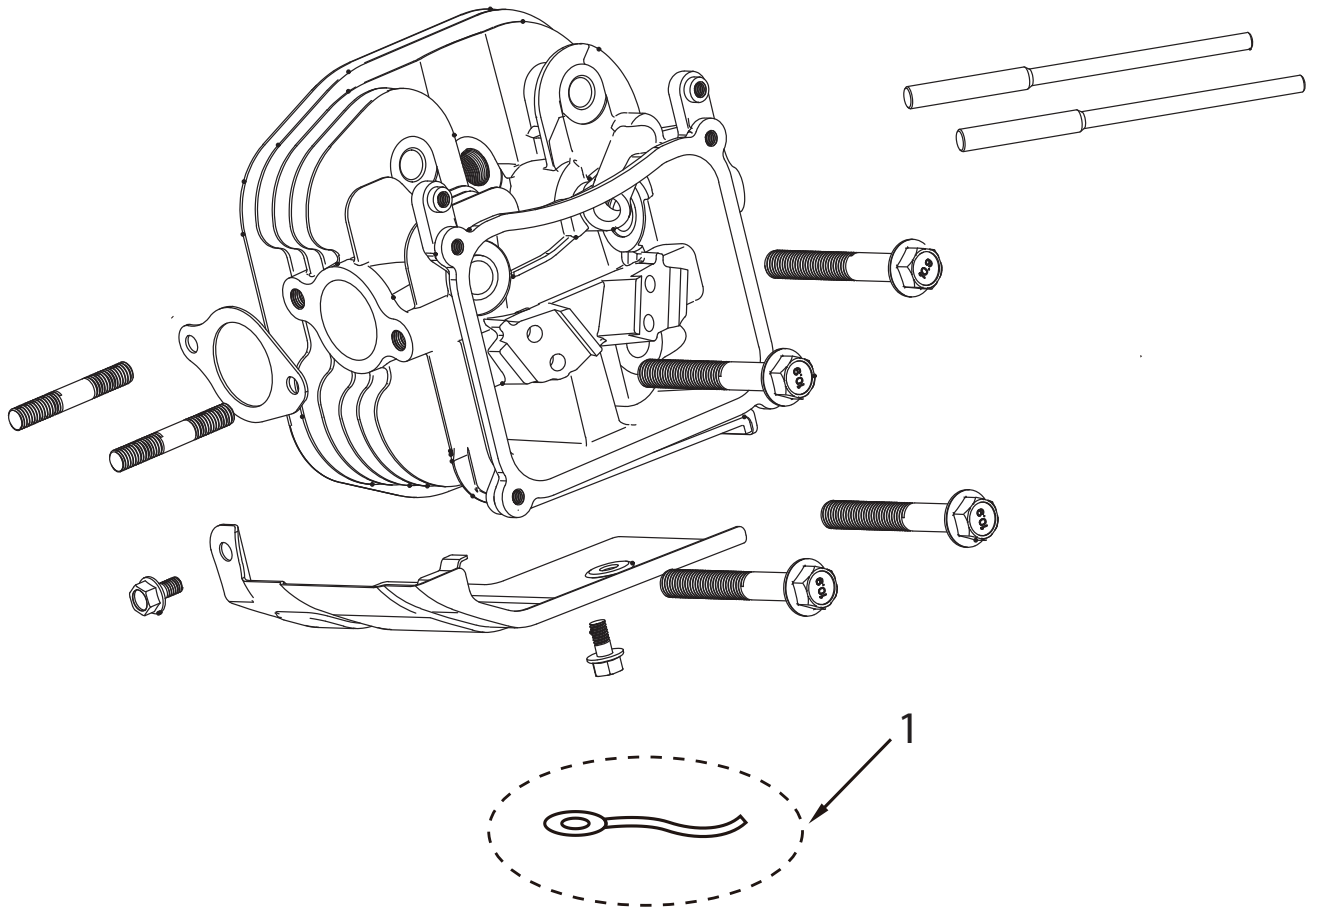

CYLINDER HEAD PARTS