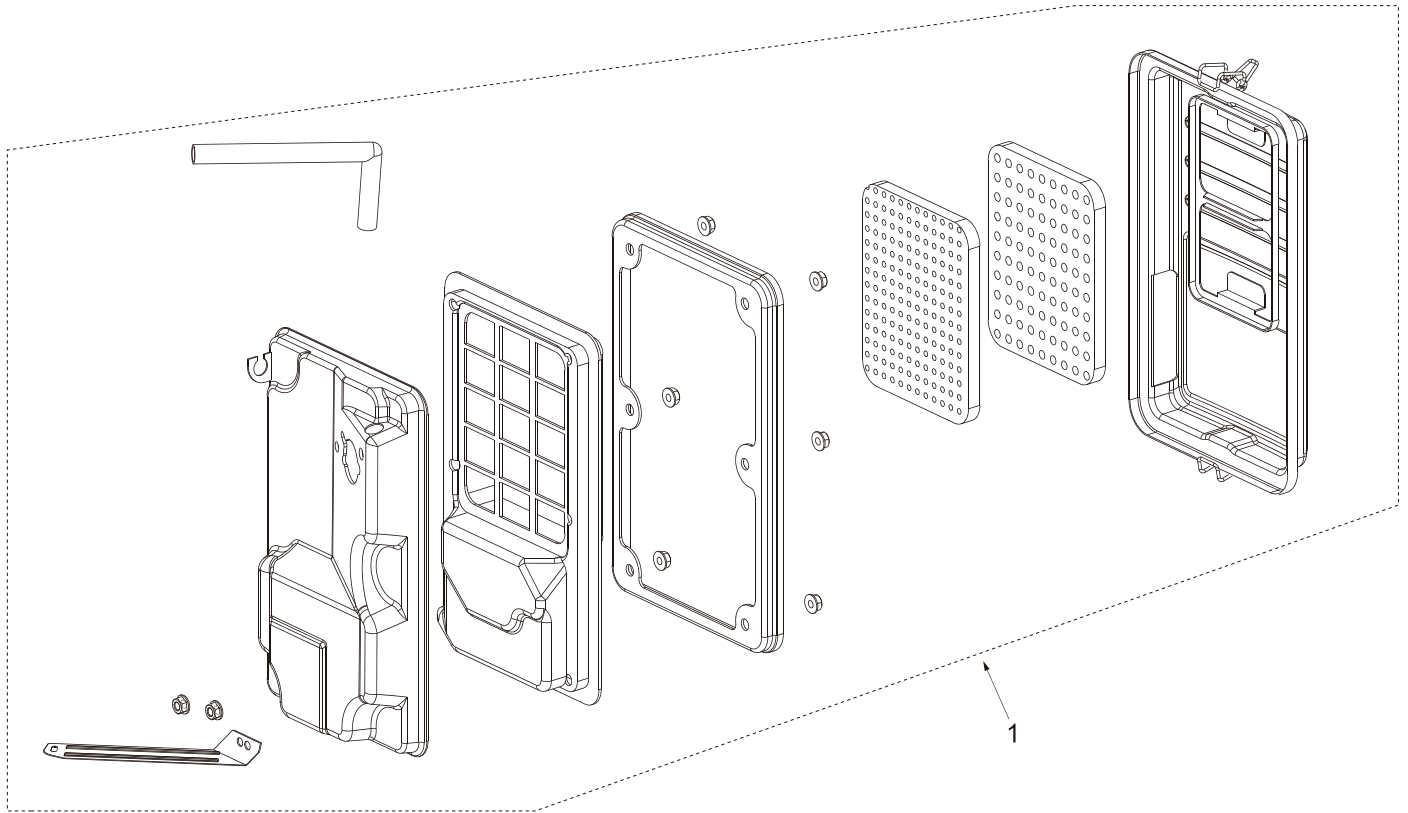

AIR CLEANER