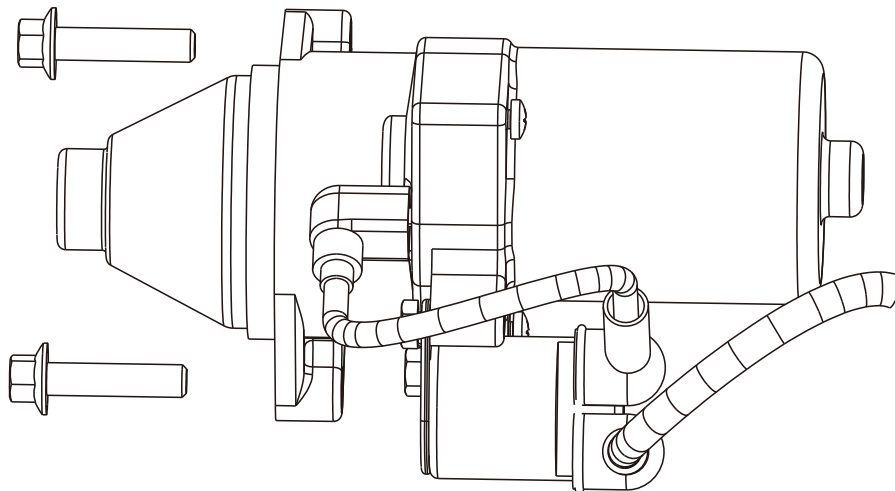

ELECTRIC STARTER PARTS

REF #	DESCRIPTION	QTY	BE PART #
1	STARTER MOTOR W/BOLTS	1	85.561.033