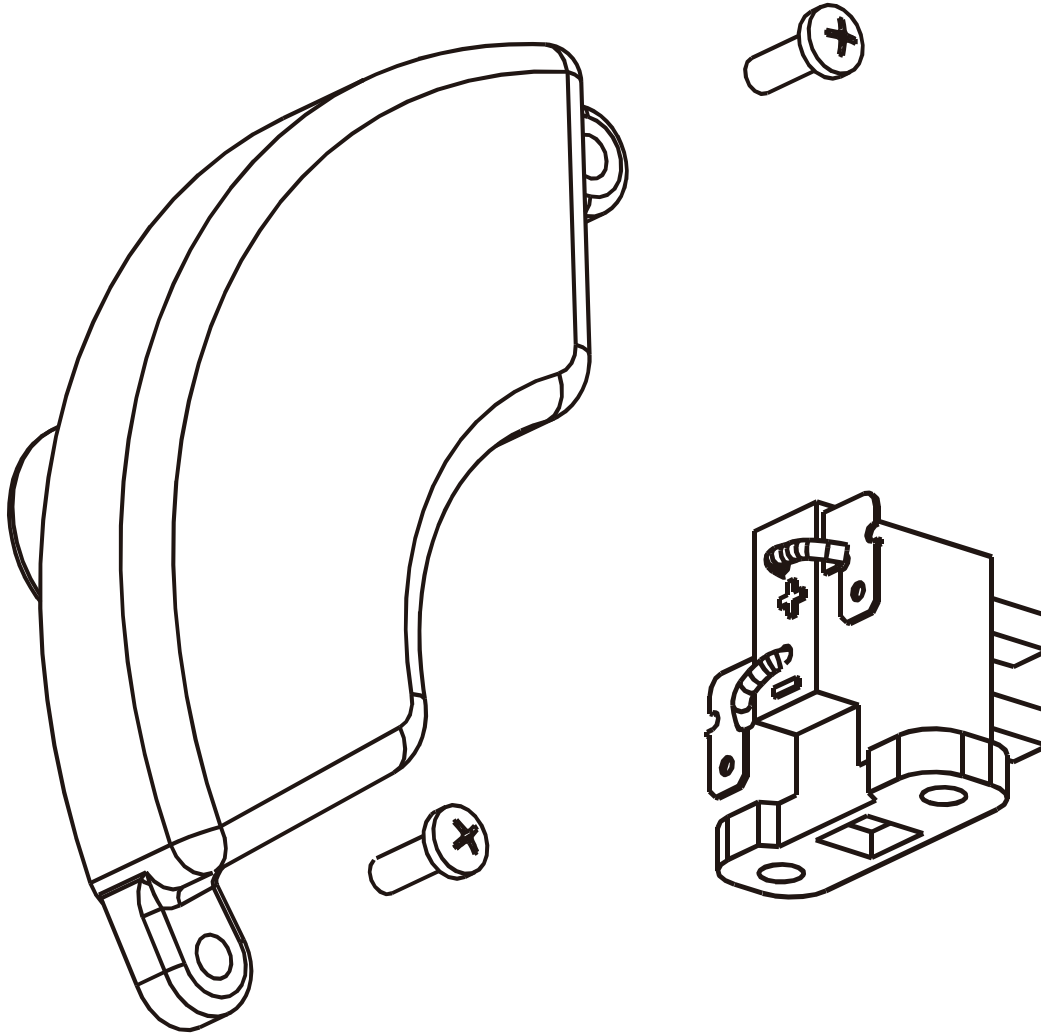

VOLTAGE REGULATOR W/BRUSHES