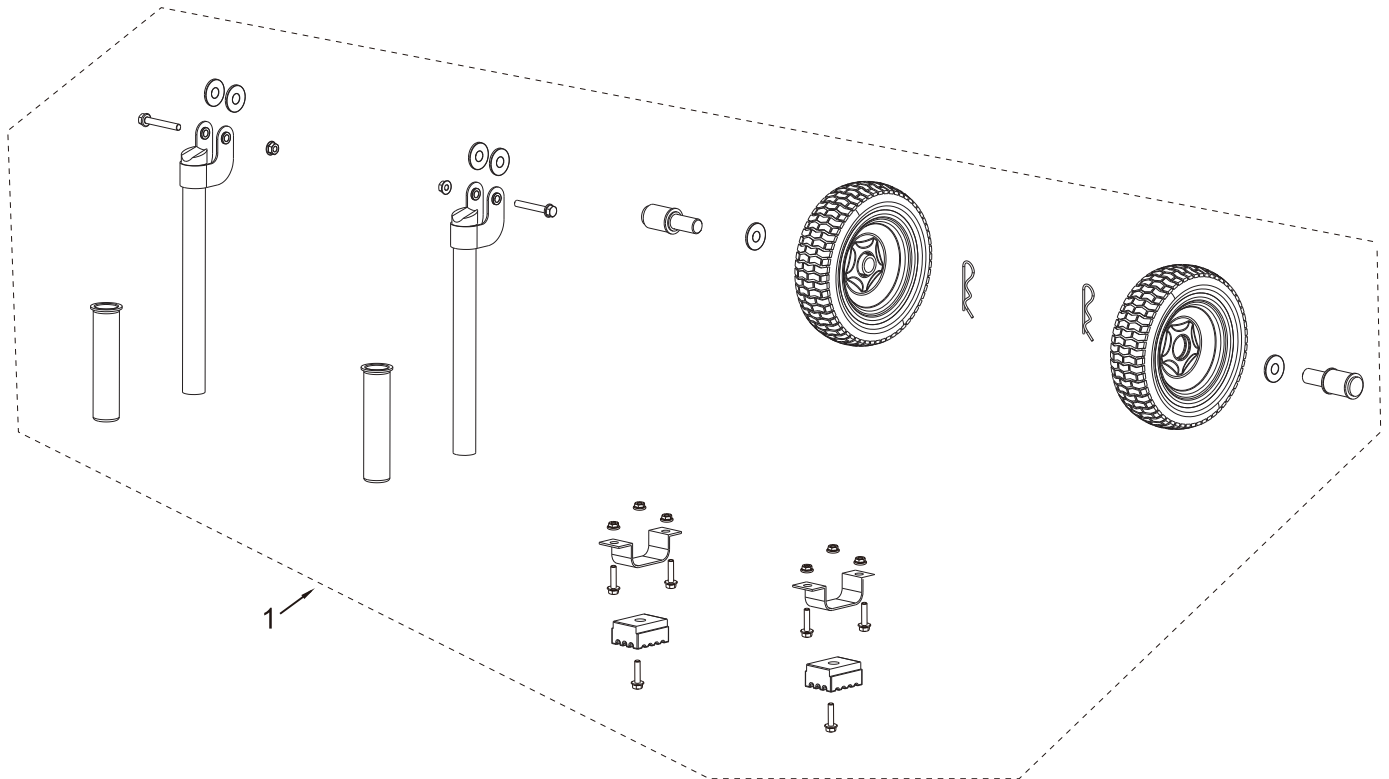

## WHEEL AND HANDLE SET

REF #	DESCRIPTION	QTY	BE PART #
1	WHEEL AND HANDLE SET	2	85.561.026