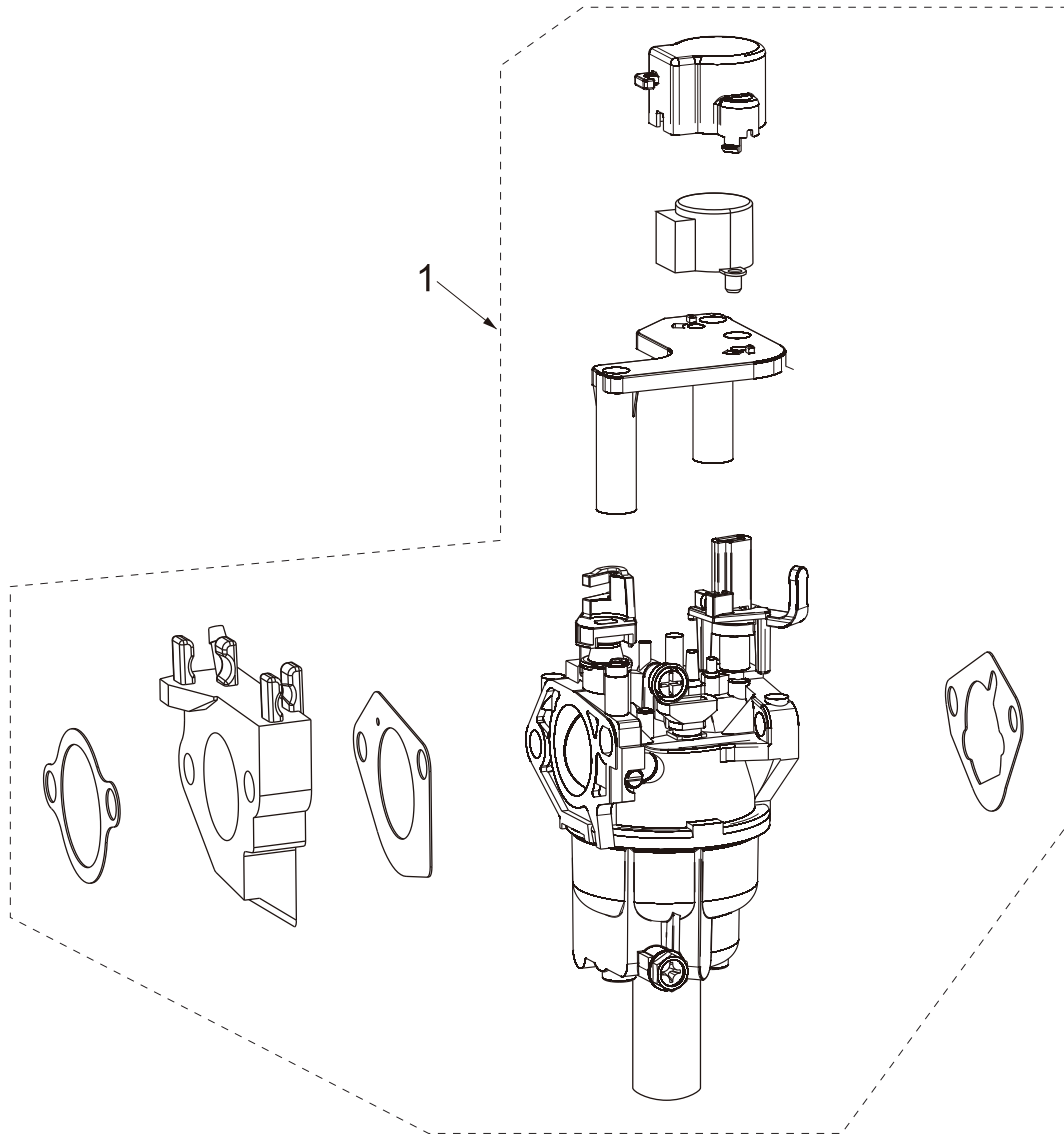

CARBURETOR ASSEMBLY