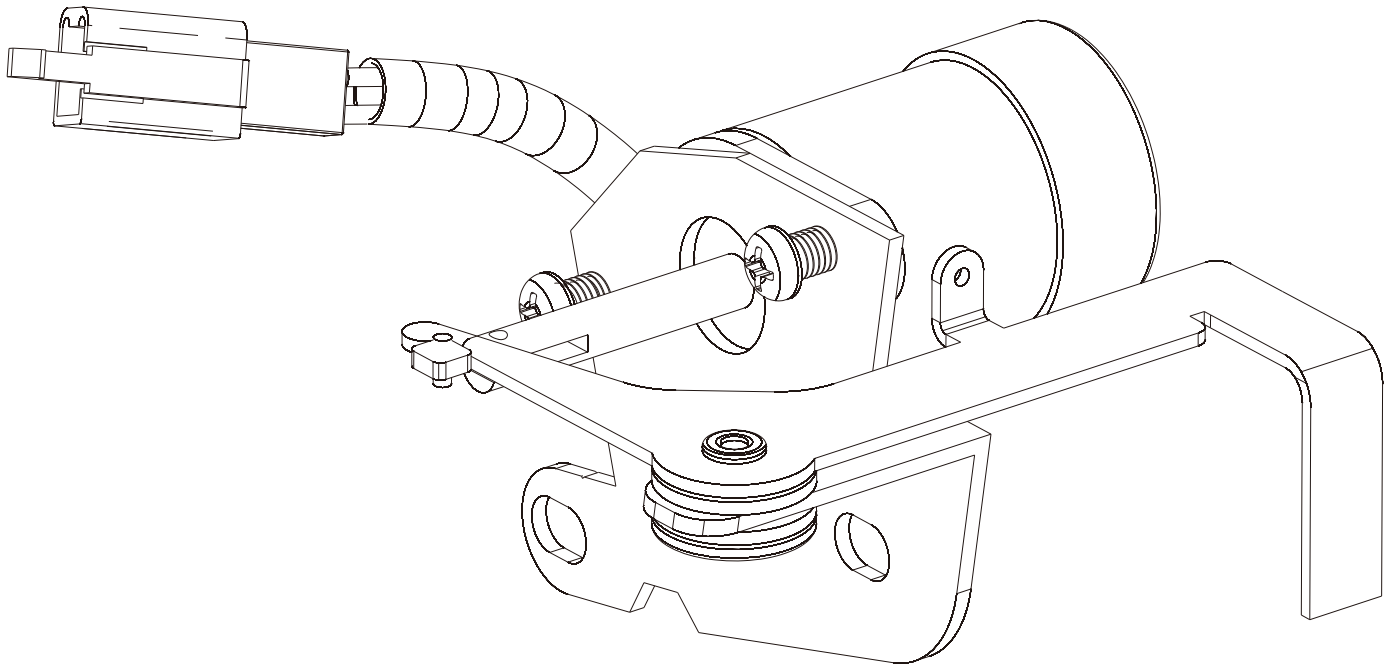

REF #	DESCRIPTION	QTY	BE PART #
1	SPEED REGULATING SOLENOID VALVE	1	85.561.028