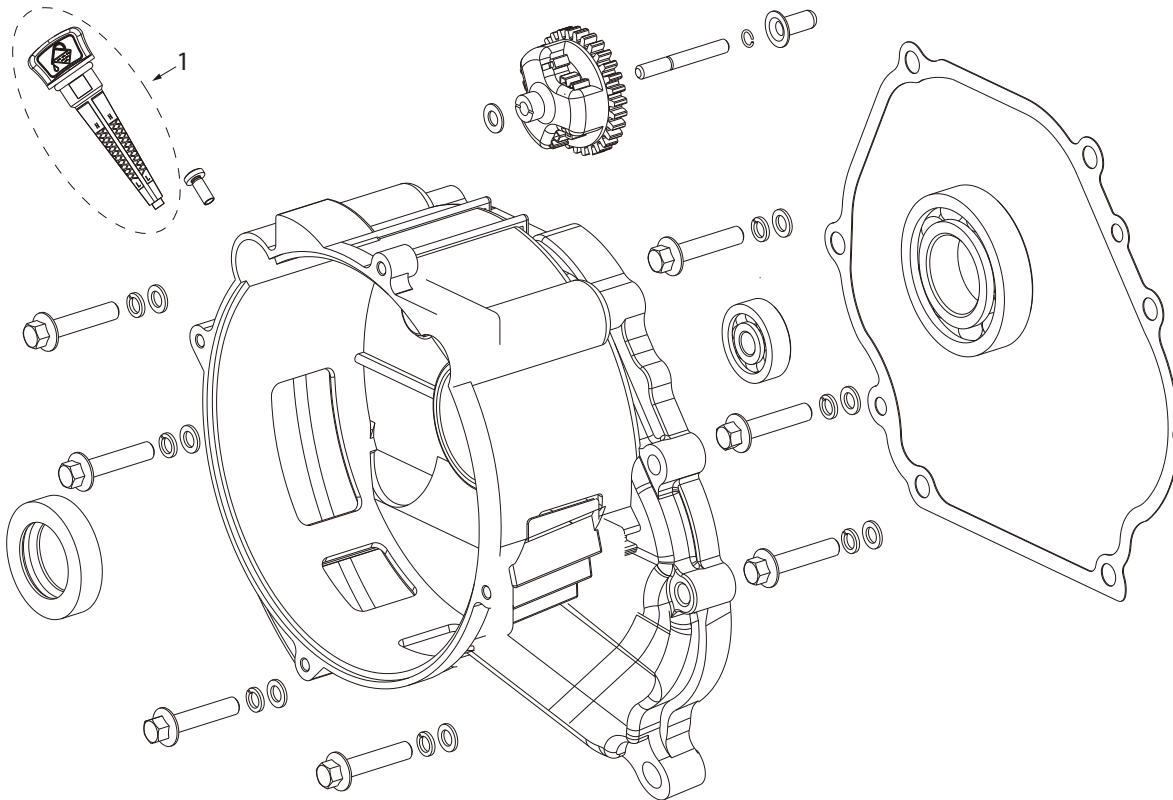

MAGNETIC DIPSTICK