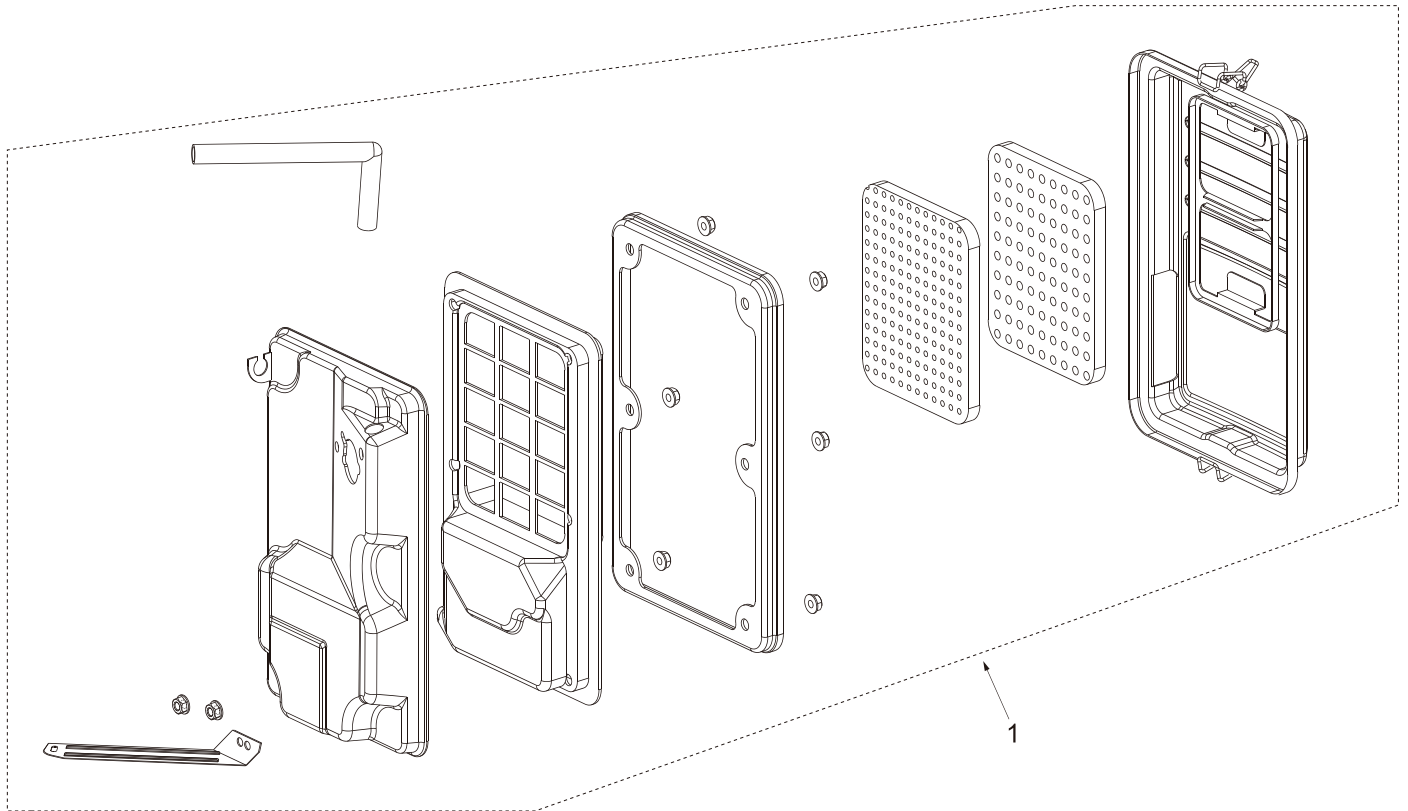

AIR CLEANER