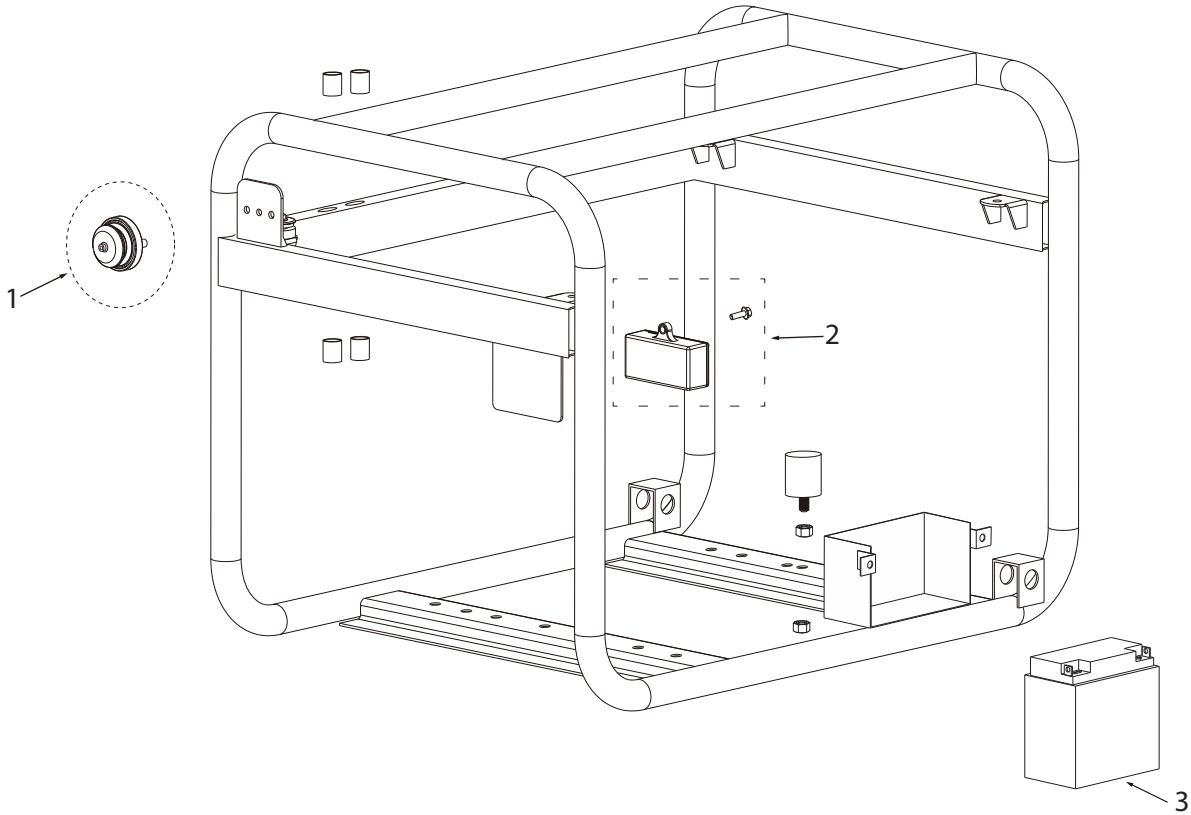

FRAME PARTS