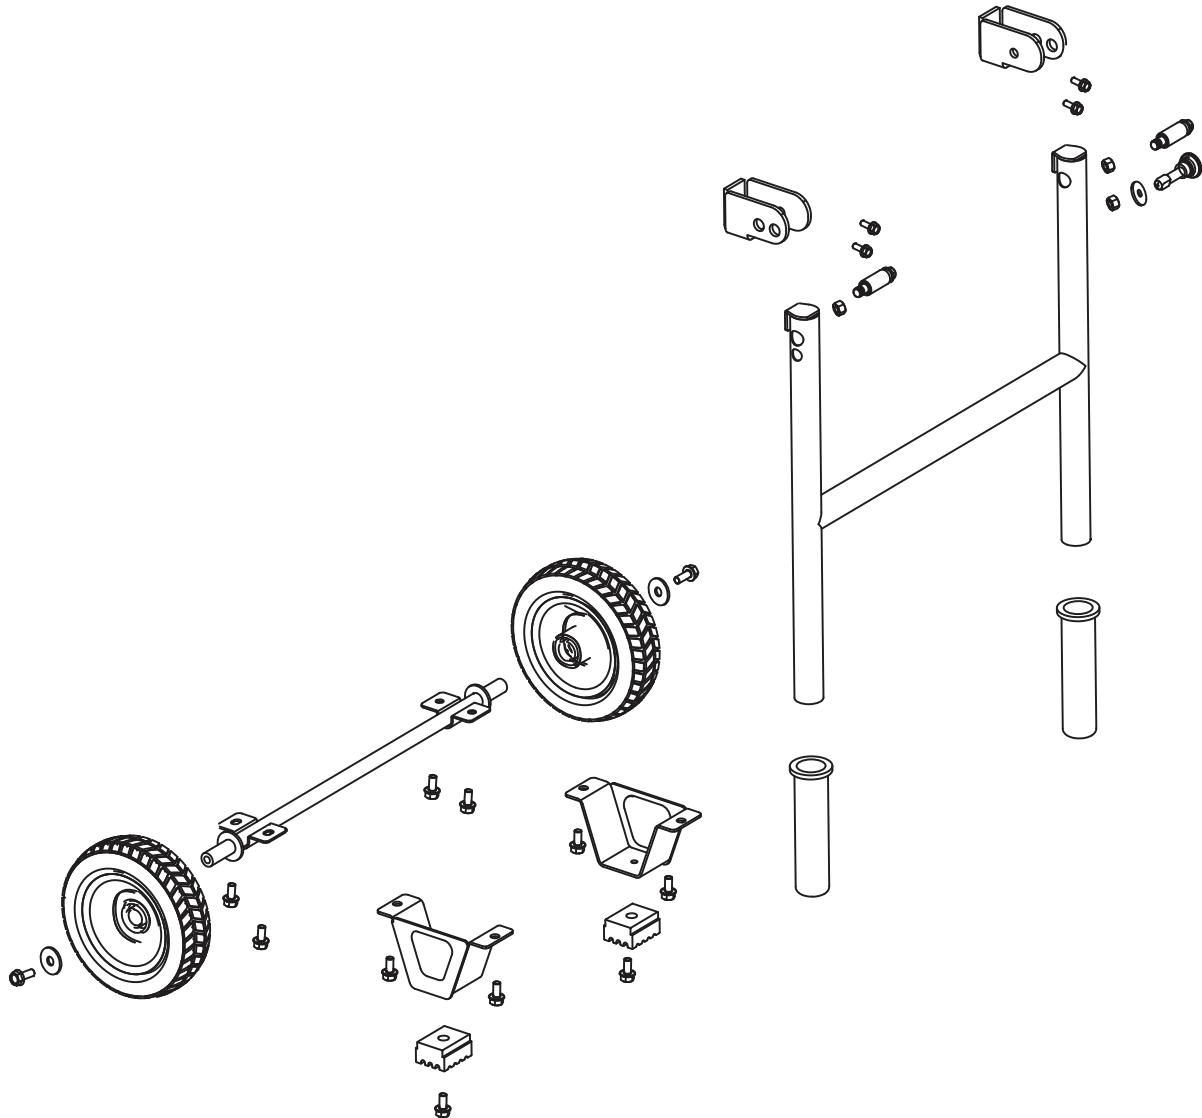

MODEL: BE10500iT

MUFFLER ASSEMBLY

REF #	DESCRIPTION	QTY	BE PART #
1	MUFFLER ASSEMBLY	1	85.561.128

FRAME

REF #	DESCRIPTION	QTY	BE PART #
1	LITHIUM BATTERY	1	85.561.032
2	CO ALARM	1	85.561.006
3	SPEED GOVERNOR	1	85.561.041
4	PRIMER MOUNTING PLATE	1	85.561.075
5	COLD WEATHER PRIMER PUMP	1	85.561.005

PARTS BREAKDOWN INVERTER GENERATOR

MODEL: BE10500iT

WHEEL AND HANDLE SET

REF #	DESCRIPTION	QTY	BE PART #
1	WHEEL AND HANDLE SET	1	85.561.076

PARTS BREAKDOWN INVERTER GENERATOR

MODEL: BE10500iT

INVERTER ASSEMBLY