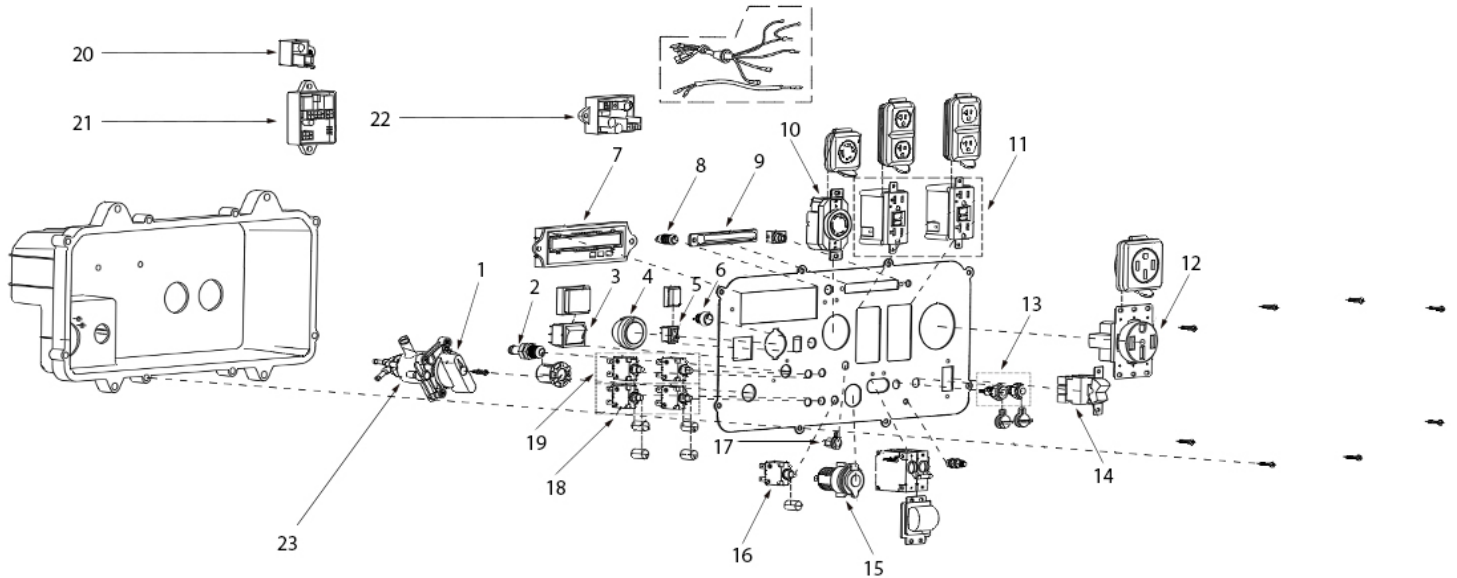

PARTS BREAKDOWN INVERTER GENERATOR

MODEL: BE10500iT

WHEEL AND HANDLE SET

REF #	DESCRIPTION	QTY	BE PART #
1	WHEEL AND HANDLE SET	1	85.561.076

PARTS BREAKDOWN INVERTER GENERATOR

MODEL: BE10500iT

INVERTER ASSEMBLY

REF #	DESCRIPTION	QTY	BE PART #
1	INVERTER WITH MOUNTING HARDWARE	1	85.561.077

PARTS BREAKDOWN INVERTER GENERATOR

MODEL: BE10500iT

FUEL TANK COMPONENTS

REF #	DESCRIPTION	QTY	BE PART #
1	FUEL TANK SWITCH	1	85.561.078

PARTS BREAKDOWN INVERTER GENERATOR

MODEL: BE10500iT

CONTROL PANEL

REF #	DESCRIPTION	QTY	BE PART #
1	FUEL SELECTOR SWITCH KNOB	1	85.561.173
2	NG/LPG INTAKE CONNECTION	1	85.561.174
3	ENGINE SWITCH	1	85.561.154
4	ONE-CLICK START SWITCH	1	85.561.158
5	IDLE SWITCH	1	85.561.153
6	RESET SWITCH	1	85.561.165
7	MULTIFUNCTIONAL DIGITAL DISPLAY	1	85.561.178
8	LED SWITCH	1	85.561.136
9	LED LIGHT	1	85.561.155
10	AC RECEPTACLE AC125V250V/30A	1	85.561.145
11	AC RECEPTACLE(GFCI) AC125V/20A	2	85.561.146
12	AC RECEPTACLE AC125V250V/50A	1	85.561.162
13	PARALLEL SOCKET	2	85.561.166
14	VOLTAGE SELECTOR SWITCH	1	85.561.143
15	DC12V	1	85.561.148
16	DC THERMAL PROTECTION 8A	1	85.561.147
17	BATTERY CHARGER	1	85.561.157
18	PROTECTOR 20A	2	85.561.141
19	PROTECTOR 30A	2	85.561.149
20	DC08	1	85.561.142
21	ONE-CLICK START MODULE	1	85.561.160
22	EC1603	1	85.561.175
23	TRI-FUEL SELECTOR SWITCH	1	85.561.176