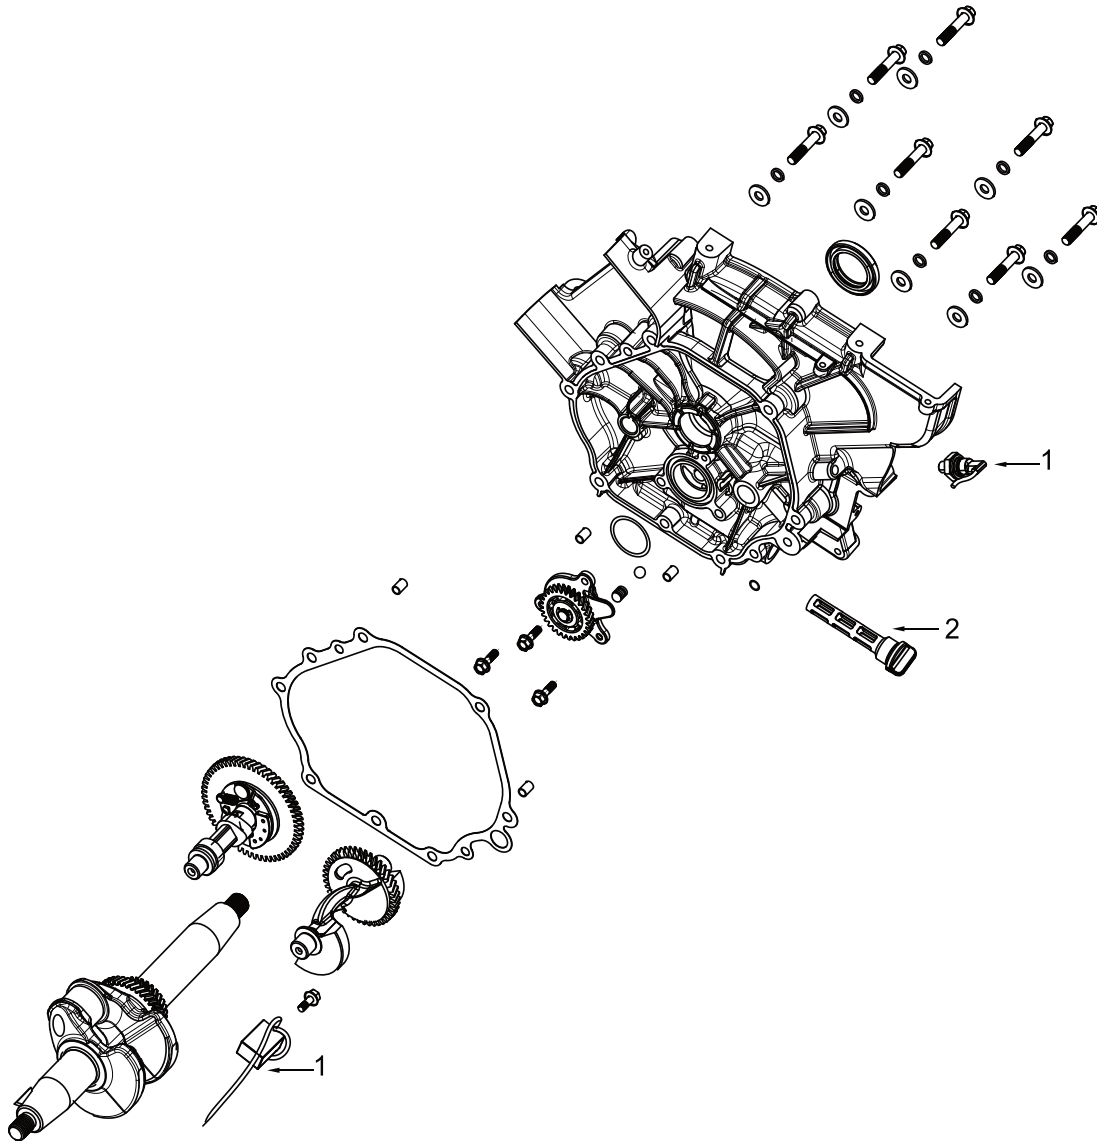

PARTS BREAKDOWN INVERTER GENERATOR

MODEL: BE10500iT

BEPOWEREQUIPMENT

.COM

PARTS BREAKDOWN INVERTER GENERATOR

MODEL: BE10500iT

CRANKCASE

REF #	DESCRIPTION	QTY	BE PART #
1	MOTOR STARTER	1	85.561.034
2	OIL DIPSTICK	1	85.561.040

PARTS BREAKDOWN INVERTER GENERATOR

MODEL: BE10500iT

CRANKCASE COVER

REF #	DESCRIPTION	QTY	BE PART #
1	OIL ALARM MODULE	1	85.561.129
2	OIL FILTER PLUG	1	85.561.042

PARTS BREAKDOWN INVERTER GENERATOR

MODEL: BE10500iT

CYLINDER HEAD PARTS

REF #	DESCRIPTION	QTY	BE PART #
1	CYLINDER HEAD GASKET	1	85.561.130
2	BOLT	4	85.561.125
3	SPARK PLUG	1	85.561.115
4	CYLINDER HEAD COVER PAD	1	85.561.094
5	OIL CONDENSER	1	85.561.096

PARTS BREAKDOWN INVERTER GENERATOR

MODEL: BE10500iT

ENGINE STARTER

REF #	DESCRIPTION	QTY	BE PART #
1	RECOIL STARTER	1	85.561.020

PARTS BREAKDOWN INVERTER GENERATOR

MODEL: BE10500iT

VALVE ASSEMBLY

REF #	DESCRIPTION	QTY	BE PART #
1	VALVE ASSEMBLY	1	85.561.126