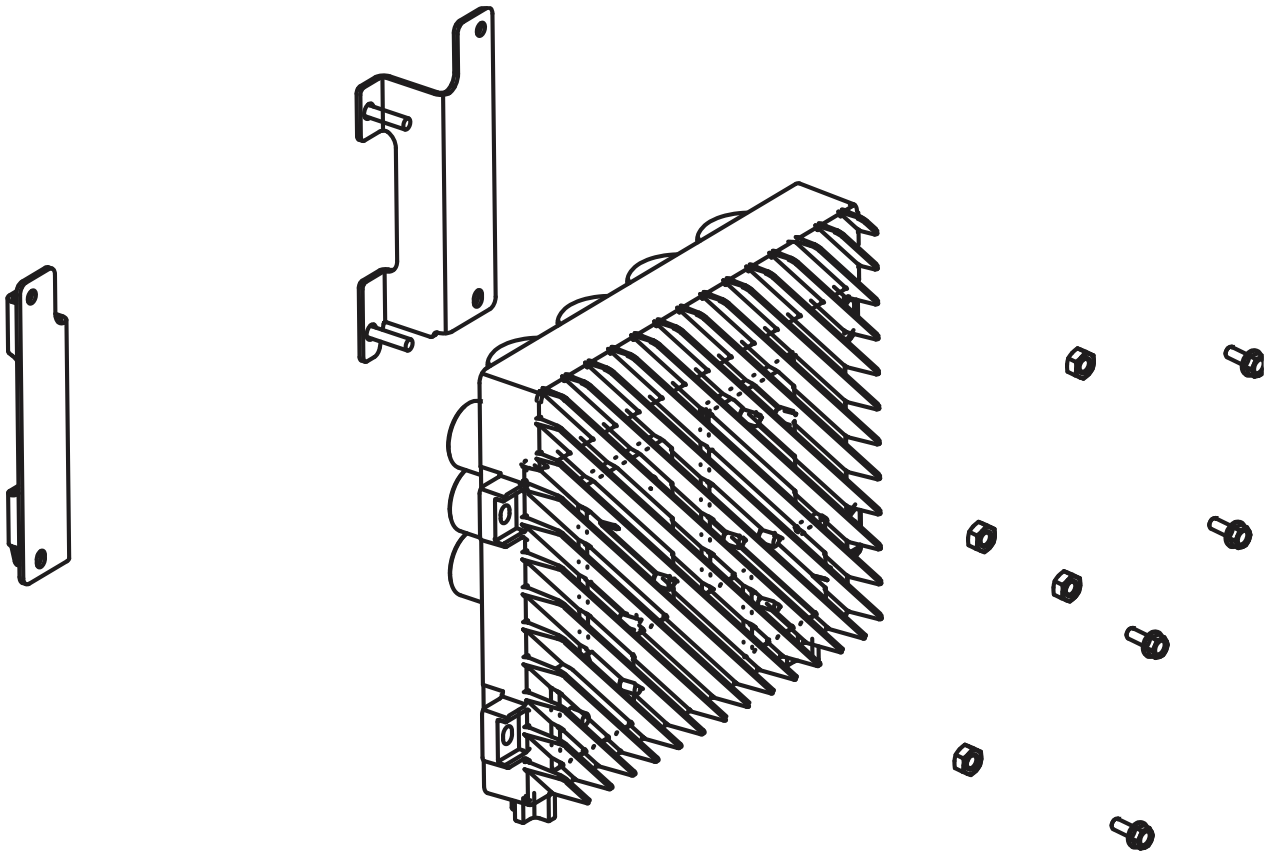

PARTS BREAKDOWN INVERTER GENERATOR

MODEL: BE10500iT

WHEEL AND HANDLE SET

REF #	DESCRIPTION	QTY	BE PART #
1	WHEEL AND HANDLE SET	1	85.561.076

PARTS BREAKDOWN INVERTER GENERATOR

MODEL: BE10500iT

INVERTER ASSEMBLY