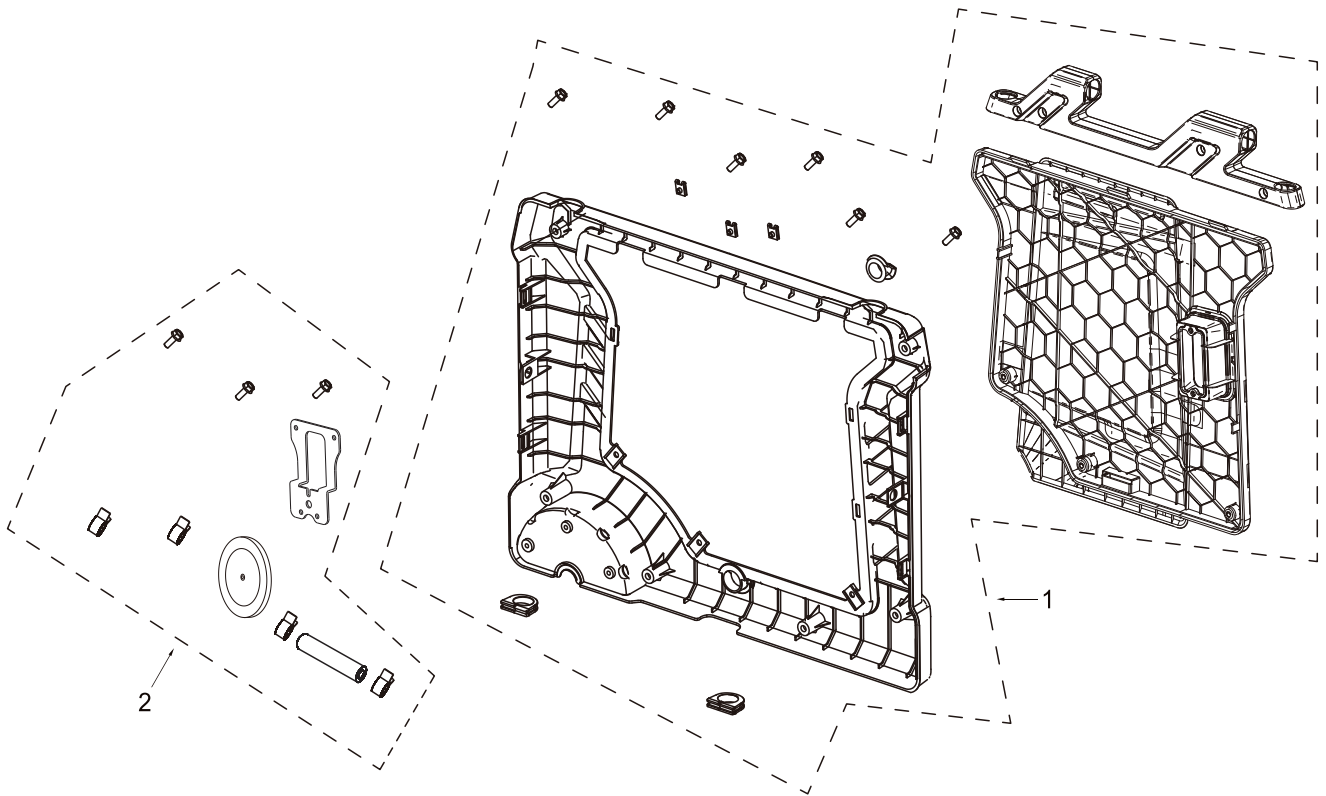

PARTS BREAKDOWN INVERTER GENERATOR

MODEL: BE10500iT

CARBURETOR

REF #	DESCRIPTION	QTY	BE PART #
1	CARBURETOR ASSEMBLY	1	85.561.035

PARTS BREAKDOWN INVERTER GENERATOR

MODEL: BE10500iT

AIR CLEANER

REF #	DESCRIPTION	QTY	BE PART #
2	AIR CLEANER ASSEMBLY	1	85.561.036

PARTS BREAKDOWN INVERTER GENERATOR

MODEL: BE10500iT

RIGHT HOUSING

REF #	DESCRIPTION	QTY	BE PART #
1	EXTERIOR RIGHT COVER	1	85.561.127
2	PRESSURE REDUCING VALVE	1	85.561.074

PARTS BREAKDOWN INVERTER GENERATOR