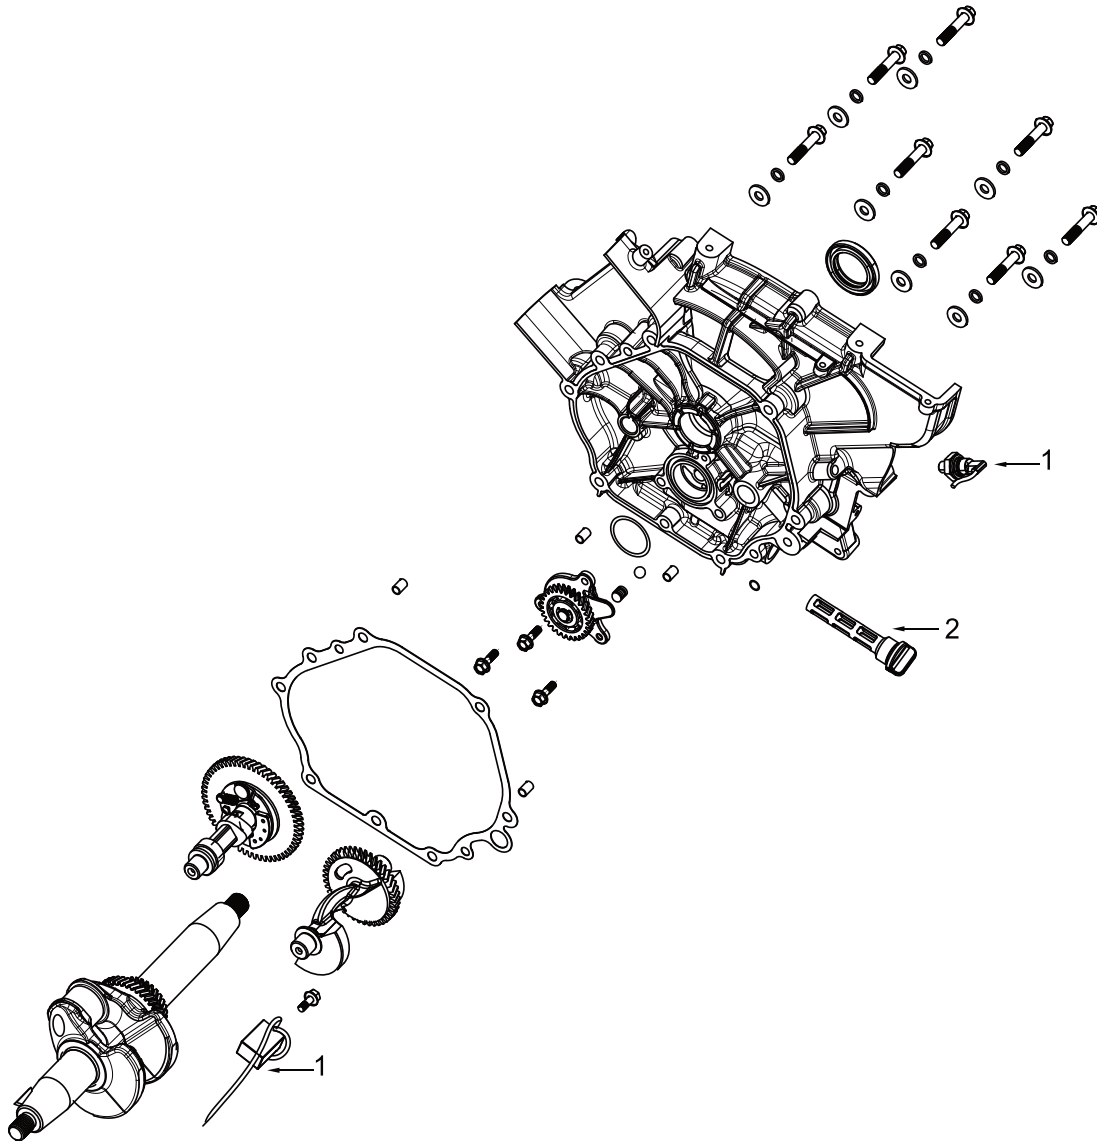

CRANKCASE COVER