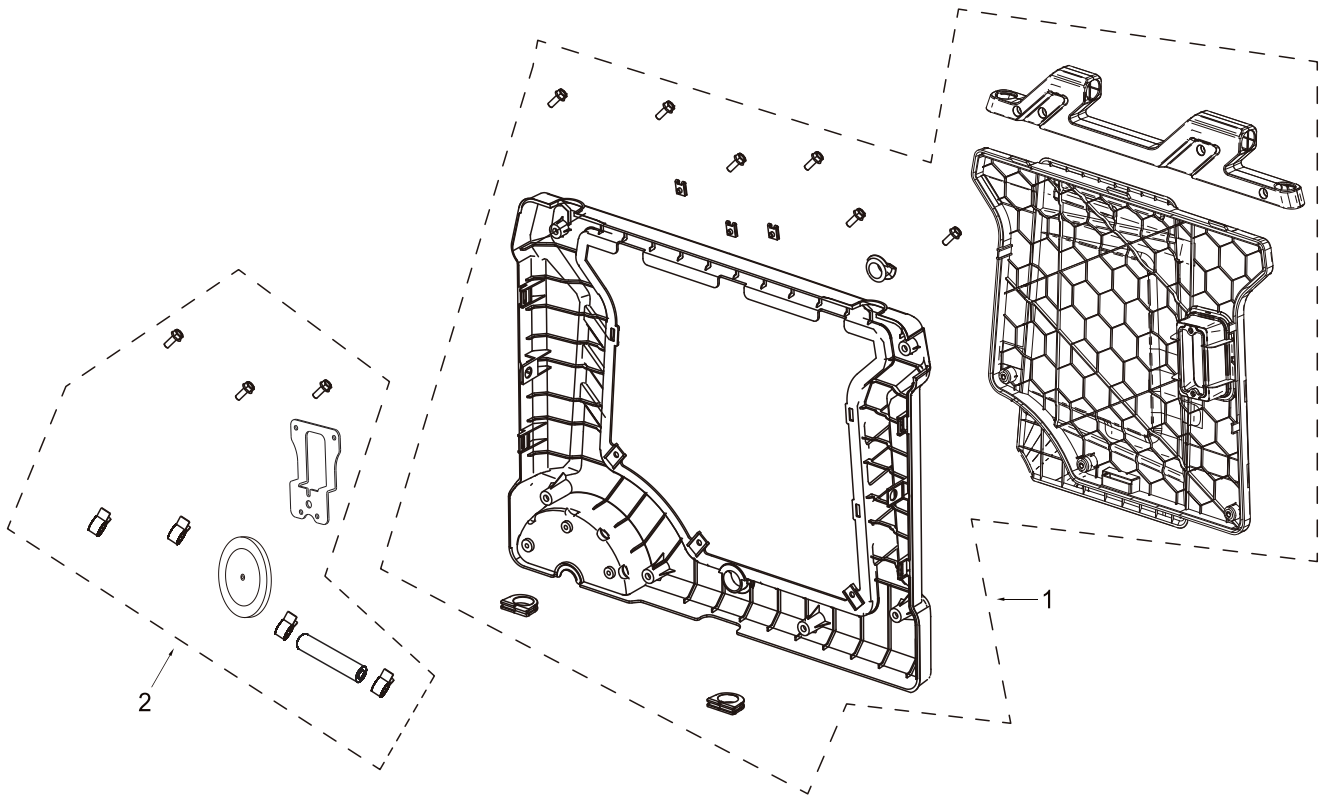

RIGHT HOUSING