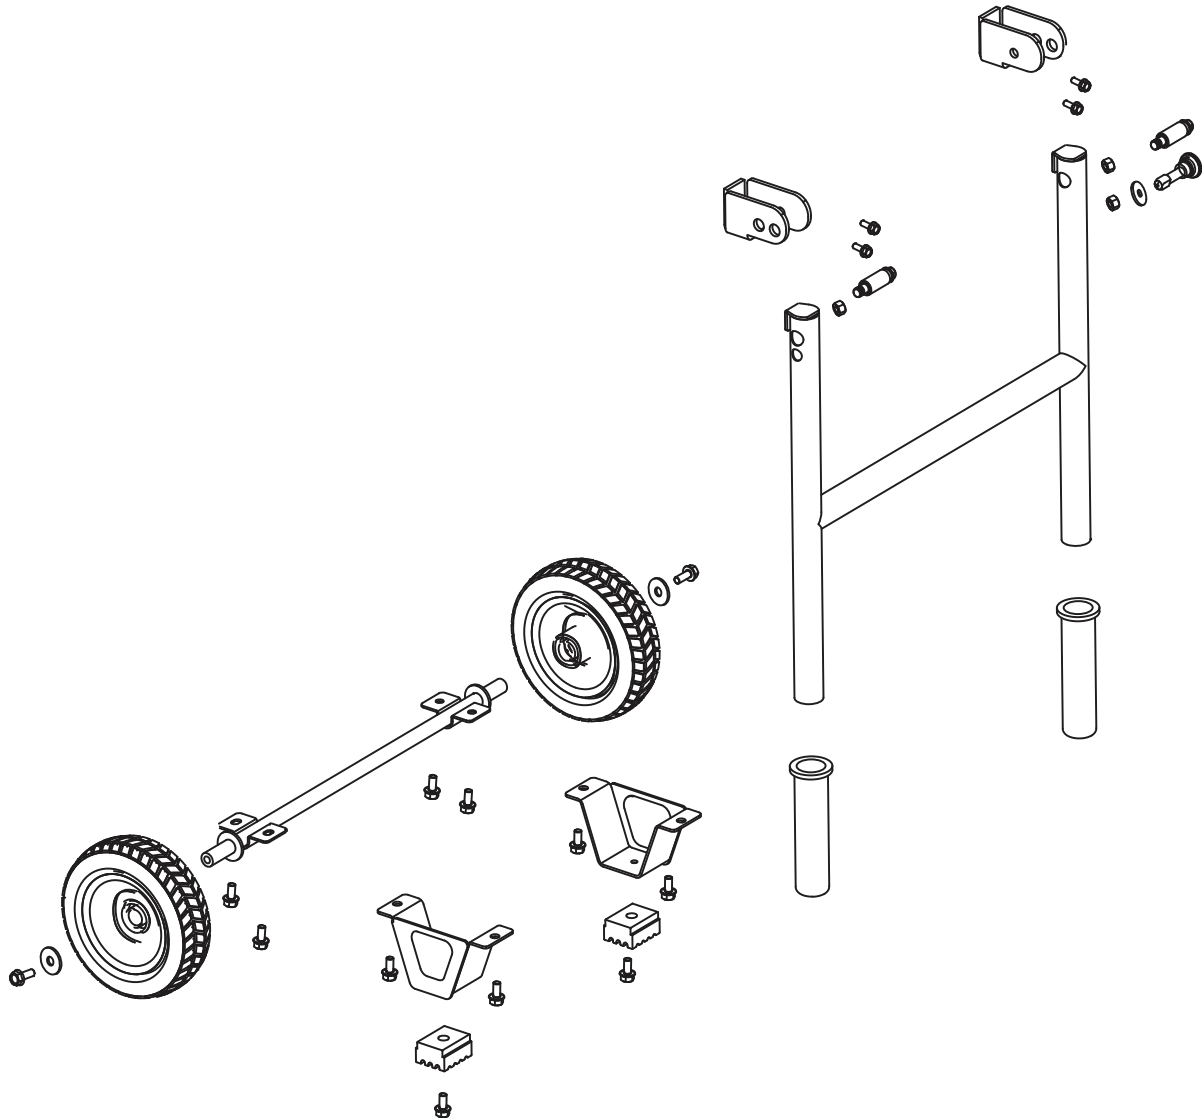

WHEEL AND HANDLE SET