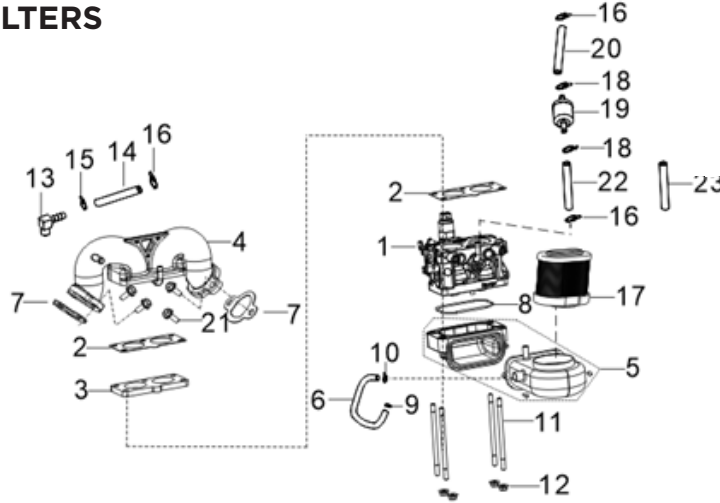

PARTS BREAKDOWN POWEREASE RV740D ENGINE

MODEL:85.578.220

BEPOWEREQUIPMENT

.COM

PARTS BREAKDOWN POWEREASE RV740D ENGINE

MODEL:85.578.220

CRANKCASE

REF #	DESCRIPTION	QTY	BE PART #
16	DIPSTICK ASSEMBLY	1	85.572.200
17	BOLT	1	

CRANKCASE COVER

REF #	DESCRIPTION	QTY	BE PART #
11	OIL FILTER	1	85.572.201

PARTS BREAKDOWN POWEREASE RV740D ENGINE

MODEL:85.578.220

CYLINDER HEAD ASSEMBLY

REF #	DESCRIPTION	QTY	BE PART #
3	CYLINDER HEAD COVER GASKET	1	85.572.202
4	LUG	1	
7	GASKET, CYLINDER HEAD	2	85.572.204
13	GASKTER, EXHAUST OUTLET	2	
8	SPARK PLUG	1	85.572.203

ENGINE SHROUD

REF #	DESCRIPTION	QTY	BE PART #
6	FUEL PUMP	1	85.572.205
8	SELF-TAPPING SCREW	2	

PARTS BREAKDOWN POWEREASE RV740D ENGINE

MODEL:85.578.220

CARBURETOR AND FILTERS

REF #	DESCRIPTION	QTY	BE PART #
1	CARBURETOR ASSEMBLY	1	85.572.206
2	GASKET, CARBURETOR SEAL	2	
3	GASKET, CARBURETOR INSULATOR	1	
7	GASKET, INLET	2	
8	O-TYPE RUBBER SEAL RING	1	
17	AIR FILTER ELEMENT	1	85.572.207
19	FUEL STRAINER	1	85.572.208

FLYWHEEL

REF #	DESCRIPTION	QTY	BE PART #
4	COIL, IGNITION	1	85.572.209
5	COIL, IGNITION	1	

PARTS BREAKDOWN POWEREASE RV740D ENGINE

MODEL:85.578.220

WIRING CONNECTIONS

63080-6R
63080-PT

BE

POWER EQUIPMENT