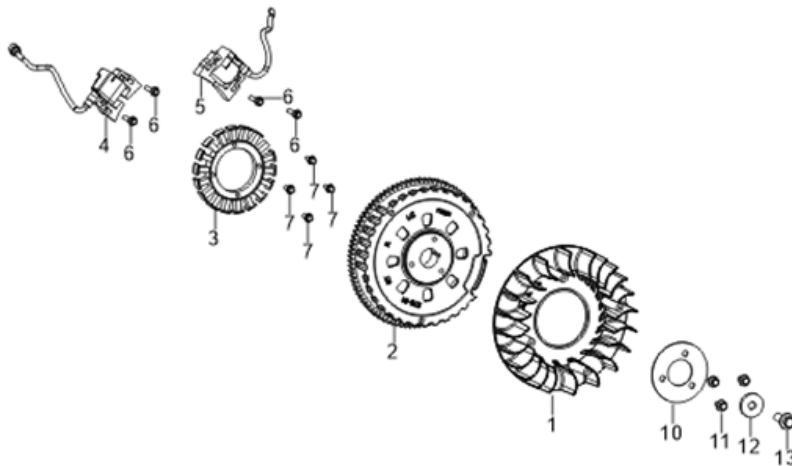

PARTS BREAKDOWN POWEREASE RV740D ENGINE

MODEL:85.578.220

BEPOWEREQUIPMENT

.COM

PARTS BREAKDOWN POWEREASE RV740D ENGINE

MODEL:85.578.220

CRANKCASE

REF #	DESCRIPTION	QTY	BE PART #
16	DIPSTICK ASSEMBLY	1	85.572.200
17	BOLT	1	

CRANKCASE COVER

REF #	DESCRIPTION	QTY	BE PART #
11	OIL FILTER	1	85.572.201

PARTS BREAKDOWN POWEREASE RV740D ENGINE

MODEL:85.578.220

CYLINDER HEAD ASSEMBLY

REF #	DESCRIPTION	QTY	BE PART #
3	CYLINDER HEAD COVER GASKET	1	85.572.202
4	LUG	1	
7	GASKET, CYLINDER HEAD	2	85.572.204
13	GASKTER, EXHAUST OUTLET	2	
8	SPARK PLUG	1	85.572.203

ENGINE SHROUD

REF #	DESCRIPTION	QTY	BE PART #
6	FUEL PUMP	1	85.572.205
8	SELF-TAPPING SCREW	2	

PARTS BREAKDOWN POWEREASE RV740D ENGINE

MODEL:85.578.220

CARBURETOR AND FILTERS

REF #	DESCRIPTION	QTY	BE PART #
1	CARBURETOR ASSEMBLY	1	85.572.206
2	GASKET, CARBURETOR SEAL	2	
3	GASKET, CARBURETOR INSULATOR	1	
7	GASKET, INLET	2	
8	O-TYPE RUBBER SEAL RING	1	
17	AIR FILTER ELEMENT	1	85.572.207
19	FUEL STRAINER	1	85.572.208

FLYWHEEL

REF #	DESCRIPTION	QTY	BE PART #
4	COIL, IGNITION	1	85.572.209
5	COIL, IGNITION	1	

PARTS BREAKDOWN POWEREASE RV740D ENGINE

MODEL:85.578.220

WIRING CONNECTIONS

63080-6R
63080-PT

BE

POWER EQUIPMENT