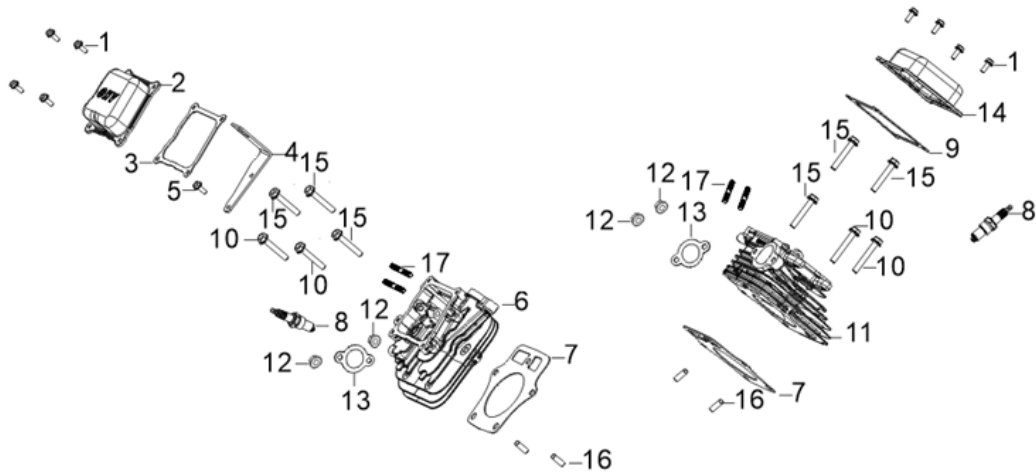

PARTS BREAKDOWN POWEREASE RV740D ENGINE

MODEL:85.578.220

BEPOWEREQUIPMENT

.COM

PARTS BREAKDOWN POWEREASE RV740D ENGINE

MODEL:85.578.220

CRANKCASE

REF #	DESCRIPTION	QTY	BE PART #
16	DIPSTICK ASSEMBLY	1	85.572.200
17	BOLT	1	

CRANKCASE COVER

REF #	DESCRIPTION	QTY	BE PART #
11	OIL FILTER	1	85.572.201

PARTS BREAKDOWN POWEREASE RV740D ENGINE

MODEL:85.578.220

CYLINDER HEAD ASSEMBLY

REF #	DESCRIPTION	QTY	BE PART #
3	CYLINDER HEAD COVER GASKET	1	85.572.202
4	LUG	1	
7	GASKET, CYLINDER HEAD	2	85.572.204
13	GASKTER, EXHAUST OUTLET	2	
8	SPARK PLUG	1	85.572.203

ENGINE SHROUD

REF #	DESCRIPTION	QTY	BE PART #
6	FUEL PUMP	1	85.572.205
8	SELF-TAPPING SCREW	2	

PARTS BREAKDOWN POWEREASE RV740D ENGINE

MODEL:85.578.220

CARBURETOR AND FILTERS

REF #	DESCRIPTION	QTY	BE PART #
1	CARBURETOR ASSEMBLY	1	85.572.206
2	GASKET, CARBURETOR SEAL	2	
3	GASKET, CARBURETOR INSULATOR	1	
7	GASKET, INLET	2	
8	O-TYPE RUBBER SEAL RING	1	
17	AIR FILTER ELEMENT	1	85.572.207
19	FUEL STRAINER	1	85.572.208

FLYWHEEL

REF #	DESCRIPTION	QTY	BE PART #
4	COIL, IGNITION	1	85.572.209
5	COIL, IGNITION	1	

PARTS BREAKDOWN POWEREASE RV740D ENGINE

MODEL:85.578.220

WIRING CONNECTIONS

63080-6R
63080-PT

BE

POWER EQUIPMENT