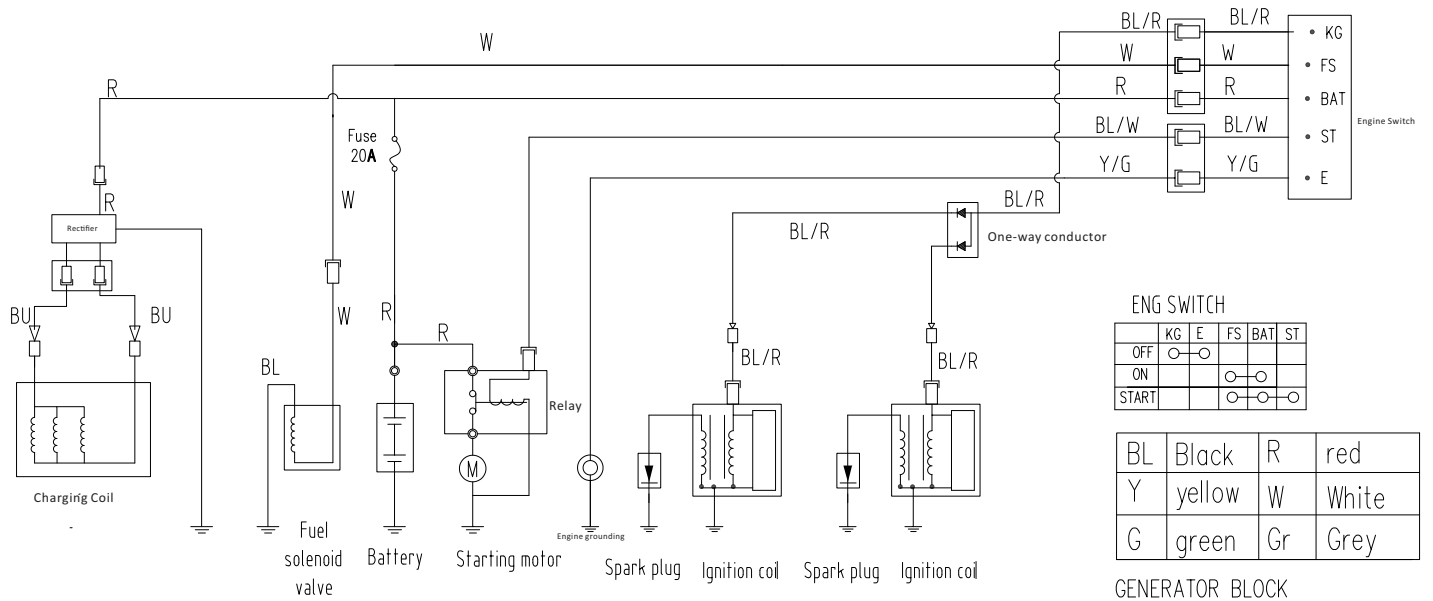

ENGINE SHROUD

REF #	DESCRIPTION	QTY	BE PART #
6	FUEL PUMP	1	85.572.205
8	SELF-TAPPING SCREW	2	

PARTS BREAKDOWN POWEREASE RV740D ENGINE

MODEL:85.578.220

CARBURETOR AND FILTERS

REF #	DESCRIPTION	QTY	BE PART #
1	CARBURETOR ASSEMBLY	1	85.572.206
2	GASKET, CARBURETOR SEAL	2	
3	GASKET, CARBURETOR INSULATOR	1	
7	GASKET, INLET	2	
8	O-TYPE RUBBER SEAL RING	1	
17	AIR FILTER ELEMENT	1	85.572.207
19	FUEL STRAINER	1	85.572.208

FLYWHEEL

REF #	DESCRIPTION	QTY	BE PART #
4	COIL, IGNITION	1	85.572.209
5	COIL, IGNITION	1	

PARTS BREAKDOWN POWEREASE RV740D ENGINE

MODEL:85.578.220

WIRING CONNECTIONS

63080-6R
63080-PT

BE

POWER EQUIPMENT