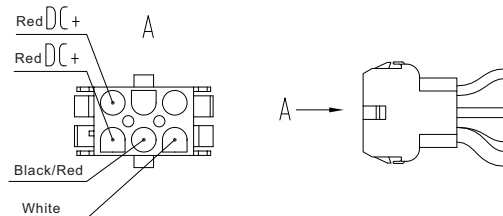

ENGINE SHROUD

REF #	DESCRIPTION	QTY	BE PART #
6	FUEL PUMP	1	85.572.205
8	SELF-TAPPING SCREW	2	

PARTS BREAKDOWN POWEREASE RV740D ENGINE

MODEL:85.578.220

CARBURETOR AND FILTERS

REF #	DESCRIPTION	QTY	BE PART #
1	CARBURETOR ASSEMBLY	1	85.572.206
2	GASKET, CARBURETOR SEAL	2	
3	GASKET, CARBURETOR INSULATOR	1	
7	GASKET, INLET	2	
8	O-TYPE RUBBER SEAL RING	1	
17	AIR FILTER ELEMENT	1	85.572.207
19	FUEL STRAINER	1	85.572.208

FLYWHEEL

REF #	DESCRIPTION	QTY	BE PART #
4	COIL, IGNITION	1	85.572.209
5	COIL, IGNITION	1	

PARTS BREAKDOWN POWEREASE RV740D ENGINE

MODEL:85.578.220

WIRING CONNECTIONS

63080-6R
63080-PT

BE

POWER EQUIPMENT