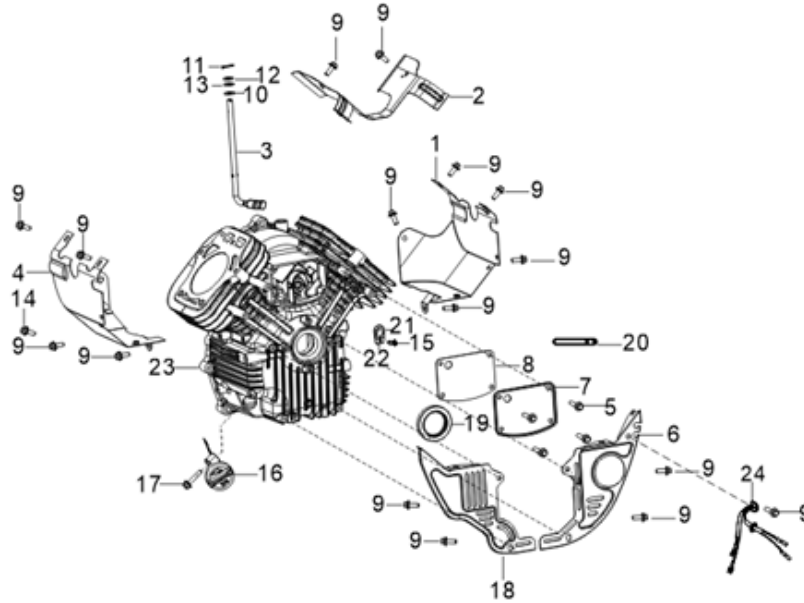

PARTS BREAKDOWN POWEREASE RV740D ENGINE

MODEL:85.578.220

BEPOWEREQUIPMENT

.COM

PARTS BREAKDOWN POWEREASE RV740D ENGINE

MODEL:85.578.220

CRANKCASE

REF #	DESCRIPTION	QTY	BE PART #
16	DIPSTICK ASSEMBLY	1	85.572.200
17	BOLT	1	

CRANKCASE COVER

REF #	DESCRIPTION	QTY	BE PART #
11	OIL FILTER	1	85.572.201

PARTS BREAKDOWN POWEREASE RV740D ENGINE

MODEL:85.578.220

CYLINDER HEAD ASSEMBLY

REF #	DESCRIPTION	QTY	BE PART #
3	CYLINDER HEAD COVER GASKET	1	85.572.202
4	LUG	1	
7	GASKET, CYLINDER HEAD	2	85.572.204
13	GASKTER, EXHAUST OUTLET	2	
8	SPARK PLUG	1	85.572.203

ENGINE SHROUD

REF #	DESCRIPTION	QTY	BE PART #
6	FUEL PUMP	1	85.572.205
8	SELF-TAPPING SCREW	2	

PARTS BREAKDOWN POWEREASE RV740D ENGINE

MODEL:85.578.220

CARBURETOR AND FILTERS

REF #	DESCRIPTION	QTY	BE PART #
1	CARBURETOR ASSEMBLY	1	85.572.206
2	GASKET, CARBURETOR SEAL	2	
3	GASKET, CARBURETOR INSULATOR	1	
7	GASKET, INLET	2	
8	O-TYPE RUBBER SEAL RING	1	
17	AIR FILTER ELEMENT	1	85.572.207
19	FUEL STRAINER	1	85.572.208

FLYWHEEL

REF #	DESCRIPTION	QTY	BE PART #
4	COIL, IGNITION	1	85.572.209
5	COIL, IGNITION	1	

PARTS BREAKDOWN POWEREASE RV740D ENGINE

MODEL:85.578.220

WIRING CONNECTIONS

63080-6R
63080-PT

BE

POWER EQUIPMENT