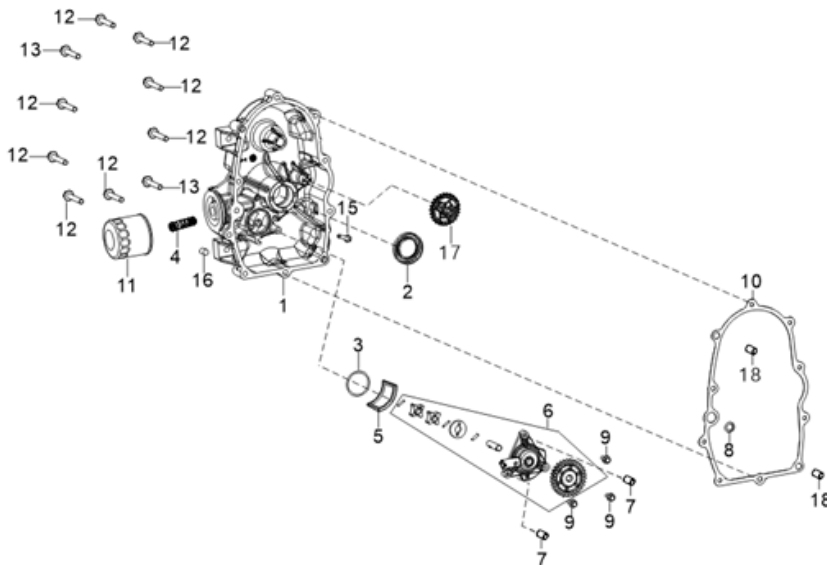

PARTS BREAKDOWN POWEREASE RV740D ENGINE

MODEL:85.578.220

BEPOWEREQUIPMENT

.COM

PARTS BREAKDOWN POWEREASE RV740D ENGINE

MODEL:85.578.220

CRANKCASE

REF #	DESCRIPTION	QTY	BE PART #
16	DIPSTICK ASSEMBLY	1	85.572.200
17	BOLT	1	

CRANKCASE COVER

REF #	DESCRIPTION	QTY	BE PART #
11	OIL FILTER	1	85.572.201

PARTS BREAKDOWN POWEREASE RV740D ENGINE

MODEL:85.578.220

CYLINDER HEAD ASSEMBLY

REF #	DESCRIPTION	QTY	BE PART #
3	CYLINDER HEAD COVER GASKET	1	85.572.202
4	LUG	1	
7	GASKET, CYLINDER HEAD	2	85.572.204
13	GASKTER, EXHAUST OUTLET	2	
8	SPARK PLUG	1	85.572.203

ENGINE SHROUD

REF #	DESCRIPTION	QTY	BE PART #
6	FUEL PUMP	1	85.572.205
8	SELF-TAPPING SCREW	2	

PARTS BREAKDOWN POWEREASE RV740D ENGINE

MODEL:85.578.220

CARBURETOR AND FILTERS

REF #	DESCRIPTION	QTY	BE PART #
1	CARBURETOR ASSEMBLY	1	85.572.206
2	GASKET, CARBURETOR SEAL	2	
3	GASKET, CARBURETOR INSULATOR	1	
7	GASKET, INLET	2	
8	O-TYPE RUBBER SEAL RING	1	
17	AIR FILTER ELEMENT	1	85.572.207
19	FUEL STRAINER	1	85.572.208

FLYWHEEL

REF #	DESCRIPTION	QTY	BE PART #
4	COIL, IGNITION	1	85.572.209
5	COIL, IGNITION	1	

PARTS BREAKDOWN POWEREASE RV740D ENGINE

MODEL:85.578.220

WIRING CONNECTIONS

63080-6R
63080-PT

BE

POWER EQUIPMENT