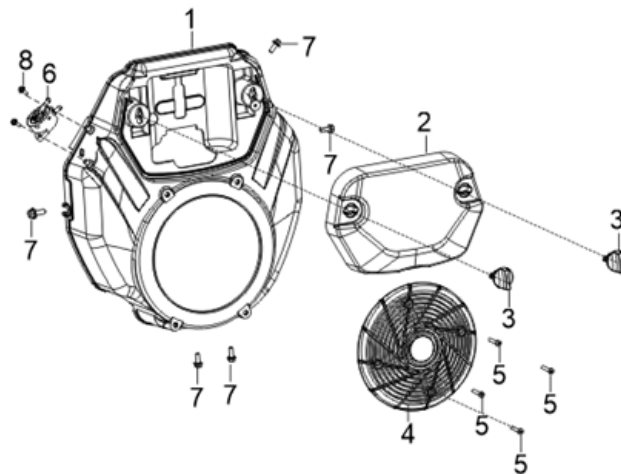

PARTS BREAKDOWN POWEREASE RV740D ENGINE

MODEL:85.578.220

BEPOWEREQUIPMENT

.COM

PARTS BREAKDOWN POWEREASE RV740D ENGINE

MODEL:85.578.220

CRANKCASE

REF #	DESCRIPTION	QTY	BE PART #
16	DIPSTICK ASSEMBLY	1	85.572.200
17	BOLT	1	

CRANKCASE COVER

REF #	DESCRIPTION	QTY	BE PART #
11	OIL FILTER	1	85.572.201

PARTS BREAKDOWN POWEREASE RV740D ENGINE

MODEL:85.578.220

CYLINDER HEAD ASSEMBLY

REF #	DESCRIPTION	QTY	BE PART #
3	CYLINDER HEAD COVER GASKET	1	85.572.202
4	LUG	1	
7	GASKET, CYLINDER HEAD	2	85.572.204
13	GASKTER, EXHAUST OUTLET	2	
8	SPARK PLUG	1	85.572.203

ENGINE SHROUD

REF #	DESCRIPTION	QTY	BE PART #
6	FUEL PUMP	1	85.572.205
8	SELF-TAPPING SCREW	2	

PARTS BREAKDOWN POWEREASE RV740D ENGINE

MODEL:85.578.220

CARBURETOR AND FILTERS

REF #	DESCRIPTION	QTY	BE PART #
1	CARBURETOR ASSEMBLY	1	85.572.206
2	GASKET, CARBURETOR SEAL	2	
3	GASKET, CARBURETOR INSULATOR	1	
7	GASKET, INLET	2	
8	O-TYPE RUBBER SEAL RING	1	
17	AIR FILTER ELEMENT	1	85.572.207
19	FUEL STRAINER	1	85.572.208

FLYWHEEL

REF #	DESCRIPTION	QTY	BE PART #
4	COIL, IGNITION	1	85.572.209
5	COIL, IGNITION	1	

PARTS BREAKDOWN POWEREASE RV740D ENGINE

MODEL:85.578.220

WIRING CONNECTIONS

63080-6R
63080-PT

BE

POWER EQUIPMENT