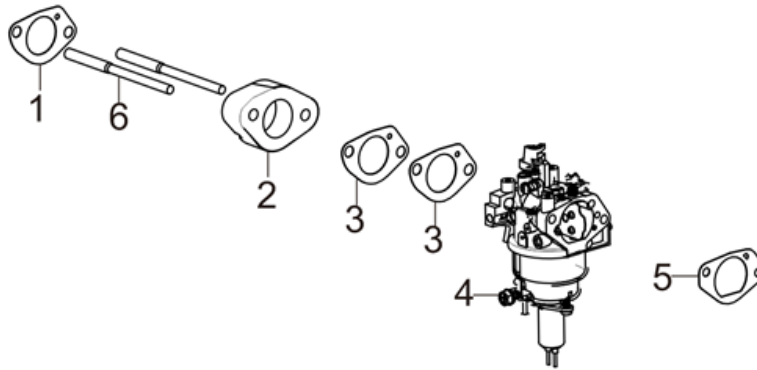

PARTS BREAKDOWN POWEREASE RV550D ENGINE

MODEL:85.578.160

BEPOWEREQUIPMENT

.COM

PARTS BREAKDOWN POWEREASE RV550D ENGINE

MODEL:85.578.160

CRANKCASE AND GEAR ASSEMBLY

REF #	DESCRIPTION	QTY	BE PART #
13	DIPSTICK ASSEMBLY	1	85.572.211
20	WIRE CLIP	1	85.572.212
21	REGULATOR, VOLTAGE	1	
22	BOLT	2	
23	STARTER MOTOR ASSEMBLY	1	85.572.213
24	CYLINDER HEAD BOLT	2	
29	POSITION PIN	2	

COVER SUBASSEMBLY

REF #	DESCRIPTION	QTY	BE PART #
8	OIL FILTER	1	85.572.214

PARTS BREAKDOWN

POWEREASE RV550D ENGINE

MODEL:85.578.160

HEAD SUBASSEMBLY

REF #	DESCRIPTION	QTY	BE PART #
4	CYLINDER HEAD COVER GASKET	1	85.572.221
6	SPARK PLUG	1	85.572215

SHROUD ASSEMBLY

REF #	DESCRIPTION	QTY	BE PART #
2	CLIP NUT	2	85.572.216
3	BOLT	5	
4	FUEL PUMP	1	
5	PIPE CLAMP	4	
6	TUBE, FUEL	1	
7	STRAINER, FUEL	1	
8	TUBE, FUEL	1	
9			

PARTS BREAKDOWN POWEREASE RV550D ENGINE

MODEL:85.578.160

CARBURETOR ASSEMBLY

REF #	DESCRIPTION	QTY	BE PART #
1	GASKET, INLET	1	85.572.217
2	PLATE, CARB INSULATOR	1	
3	SEAL GASKET, CARB	2	
4	CARB. ASSEMBLY	1	
5	GASKET, AIR CLEANER	1	

FLYWHEEL ASSEMBLY