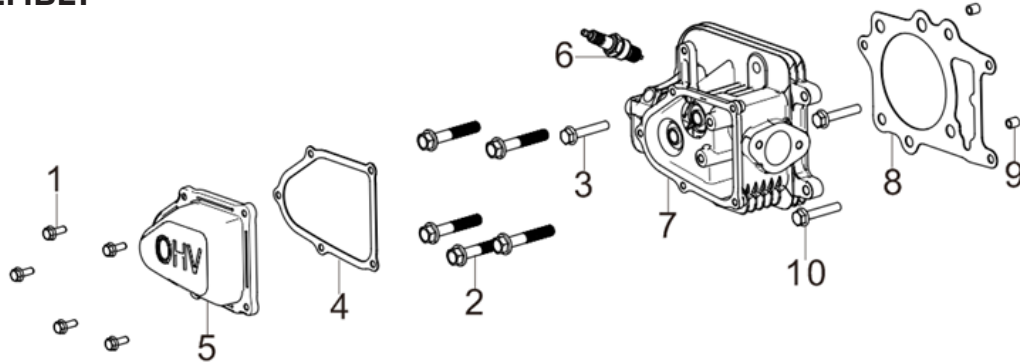

PARTS BREAKDOWN POWEREASE RV550D ENGINE

MODEL:85.578.160

BEPOWEREQUIPMENT

.COM

PARTS BREAKDOWN POWEREASE RV550D ENGINE

MODEL:85.578.160

CRANKCASE AND GEAR ASSEMBLY

REF #	DESCRIPTION	QTY	BE PART #
13	DIPSTICK ASSEMBLY	1	85.572.211
20	WIRE CLIP	1	85.572.212
21	REGULATOR, VOLTAGE	1	
22	BOLT	2	
23	STARTER MOTOR ASSEMBLY	1	85.572.213
24	CYLINDER HEAD BOLT	2	
29	POSITION PIN	2	

COVER SUBASSEMBLY

REF #	DESCRIPTION	QTY	BE PART #
8	OIL FILTER	1	85.572.214

PARTS BREAKDOWN

POWEREASE RV550D ENGINE

MODEL:85.578.160

HEAD SUBASSEMBLY

REF #	DESCRIPTION	QTY	BE PART #
4	CYLINDER HEAD COVER GASKET	1	85.572.221
6	SPARK PLUG	1	85.572215

SHROUD ASSEMBLY

REF #	DESCRIPTION	QTY	BE PART #
2	CLIP NUT	2	85.572.216
3	BOLT	5	
4	FUEL PUMP	1	
5	PIPE CLAMP	4	
6	TUBE, FUEL	1	
7	STRAINER, FUEL	1	
8	TUBE, FUEL	1	
9			

PARTS BREAKDOWN POWEREASE RV550D ENGINE

MODEL:85.578.160

CARBURETOR ASSEMBLY

REF #	DESCRIPTION	QTY	BE PART #
1	GASKET, INLET	1	85.572.217
2	PLATE, CARB INSULATOR	1	
3	SEAL GASKET, CARB	2	
4	CARB. ASSEMBLY	1	
5	GASKET, AIR CLEANER	1	

FLYWHEEL ASSEMBLY