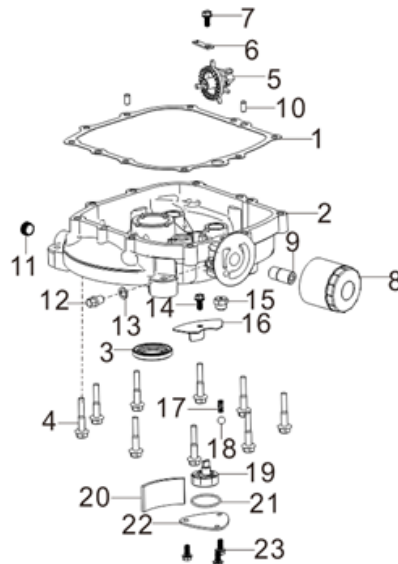

PARTS BREAKDOWN POWEREASE RV550D ENGINE

MODEL:85.578.160

BEPOWEREQUIPMENT

.COM

PARTS BREAKDOWN POWEREASE RV550D ENGINE

MODEL:85.578.160

CRANKCASE AND GEAR ASSEMBLY

REF #	DESCRIPTION	QTY	BE PART #
13	DIPSTICK ASSEMBLY	1	85.572.211
20	WIRE CLIP	1	85.572.212
21	REGULATOR, VOLTAGE	1	
22	BOLT	2	
23	STARTER MOTOR ASSEMBLY	1	85.572.213
24	CYLINDER HEAD BOLT	2	
29	POSITION PIN	2	

COVER SUBASSEMBLY

REF #	DESCRIPTION	QTY	BE PART #
8	OIL FILTER	1	85.572.214

PARTS BREAKDOWN

POWEREASE RV550D ENGINE

MODEL:85.578.160

HEAD SUBASSEMBLY

REF #	DESCRIPTION	QTY	BE PART #
4	CYLINDER HEAD COVER GASKET	1	85.572.221
6	SPARK PLUG	1	85.572215

SHROUD ASSEMBLY

REF #	DESCRIPTION	QTY	BE PART #
2	CLIP NUT	2	85.572.216
3	BOLT	5	
4	FUEL PUMP	1	
5	PIPE CLAMP	4	
6	TUBE, FUEL	1	
7	STRAINER, FUEL	1	
8	TUBE, FUEL	1	
9			

PARTS BREAKDOWN POWEREASE RV550D ENGINE

MODEL:85.578.160

CARBURETOR ASSEMBLY

REF #	DESCRIPTION	QTY	BE PART #
1	GASKET, INLET	1	85.572.217
2	PLATE, CARB INSULATOR	1	
3	SEAL GASKET, CARB	2	
4	CARB. ASSEMBLY	1	
5	GASKET, AIR CLEANER	1	

FLYWHEEL ASSEMBLY