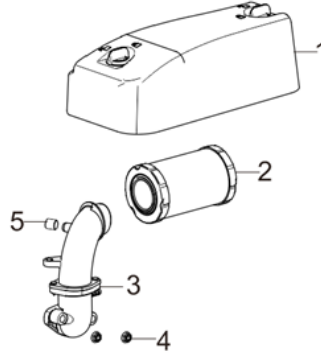

PARTS BREAKDOWN POWEREASE RV550D ENGINE

MODEL:85.578.160

BEPOWEREQUIPMENT

.COM

PARTS BREAKDOWN POWEREASE RV550D ENGINE

MODEL:85.578.160

CRANKCASE AND GEAR ASSEMBLY

REF #	DESCRIPTION	QTY	BE PART #
13	DIPSTICK ASSEMBLY	1	85.572.211
20	WIRE CLIP	1	85.572.212
21	REGULATOR, VOLTAGE	1	
22	BOLT	2	
23	STARTER MOTOR ASSEMBLY	1	85.572.213
24	CYLINDER HEAD BOLT	2	
29	POSITION PIN	2	

SHROUD ASSEMBLY

REF #	DESCRIPTION	QTY	BE PART #
2	CLIP NUT	2	85.572.216
3	BOLT	5	
4	FUEL PUMP	1	
5	PIPE CLAMP	4	
6	TUBE, FUEL	1	
7	STRAINER, FUEL	1	
8	TUBE, FUEL	1	
9			

PARTS BREAKDOWN POWEREASE RV550D ENGINE

MODEL:85.578.160

CARBURETOR ASSEMBLY

REF #	DESCRIPTION	QTY	BE PART #
1	GASKET, INLET	1	85.572.217
2	PLATE, CARB INSULATOR	1	
3	SEAL GASKET, CARB	2	
4	CARB. ASSEMBLY	1	
5	GASKET, AIR CLEANER	1	

FLYWHEEL ASSEMBLY

REF #	DESCRIPTION	QTY	BE PART #
5	CHARGE COIL SUBASSEMBLY	1	85.572.218
6	BOLT	2	
7	BOLT	2	85.572.219
8	IGNITION COIL	1	

PARTS BREAKDOWN

POWEREASE RV550D ENGINE

MODEL:85.578.160

AIR FILTER

REF #	DESCRIPTION	QTY	BE PART #
2	AIR FILTER	1	85.572.220