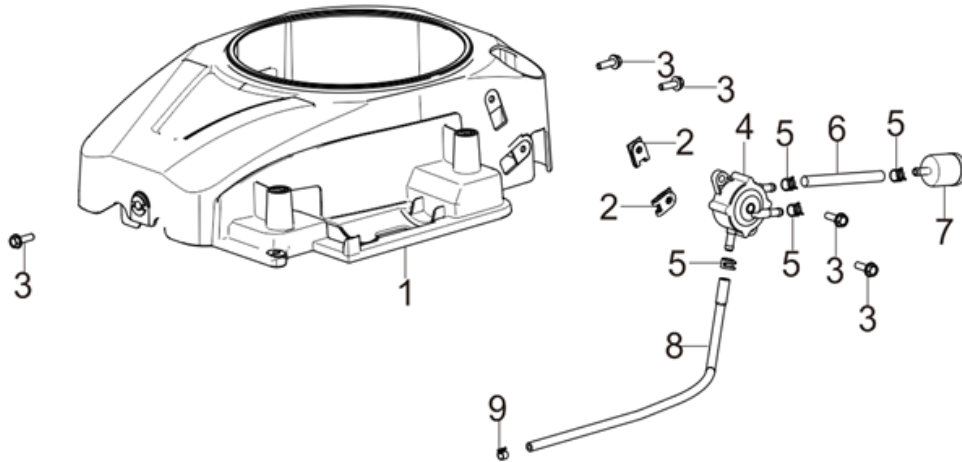

PARTS BREAKDOWN POWEREASE RV550D ENGINE

MODEL:85.578.160

BEPOWEREQUIPMENT

.COM

PARTS BREAKDOWN POWEREASE RV550D ENGINE

MODEL:85.578.160

CRANKCASE AND GEAR ASSEMBLY

REF #	DESCRIPTION	QTY	BE PART #
13	DIPSTICK ASSEMBLY	1	85.572.211
20	WIRE CLIP	1	85.572.212
21	REGULATOR, VOLTAGE	1	
22	BOLT	2	
23	STARTER MOTOR ASSEMBLY	1	85.572.213
24	CYLINDER HEAD BOLT	2	
29	POSITION PIN	2	

COVER SUBASSEMBLY

REF #	DESCRIPTION	QTY	BE PART #
8	OIL FILTER	1	85.572.214

PARTS BREAKDOWN

POWEREASE RV550D ENGINE

MODEL:85.578.160

HEAD SUBASSEMBLY

REF #	DESCRIPTION	QTY	BE PART #
4	CYLINDER HEAD COVER GASKET	1	85.572.221
6	SPARK PLUG	1	85.572215

SHROUD ASSEMBLY

REF #	DESCRIPTION	QTY	BE PART #
2	CLIP NUT	2	85.572.216
3	BOLT	5	
4	FUEL PUMP	1	
5	PIPE CLAMP	4	
6	TUBE, FUEL	1	
7	STRAINER, FUEL	1	
8	TUBE, FUEL	1	
9			

PARTS BREAKDOWN POWEREASE RV550D ENGINE

MODEL:85.578.160

CARBURETOR ASSEMBLY

REF #	DESCRIPTION	QTY	BE PART #
1	GASKET, INLET	1	85.572.217
2	PLATE, CARB INSULATOR	1	
3	SEAL GASKET, CARB	2	
4	CARB. ASSEMBLY	1	
5	GASKET, AIR CLEANER	1	

FLYWHEEL ASSEMBLY