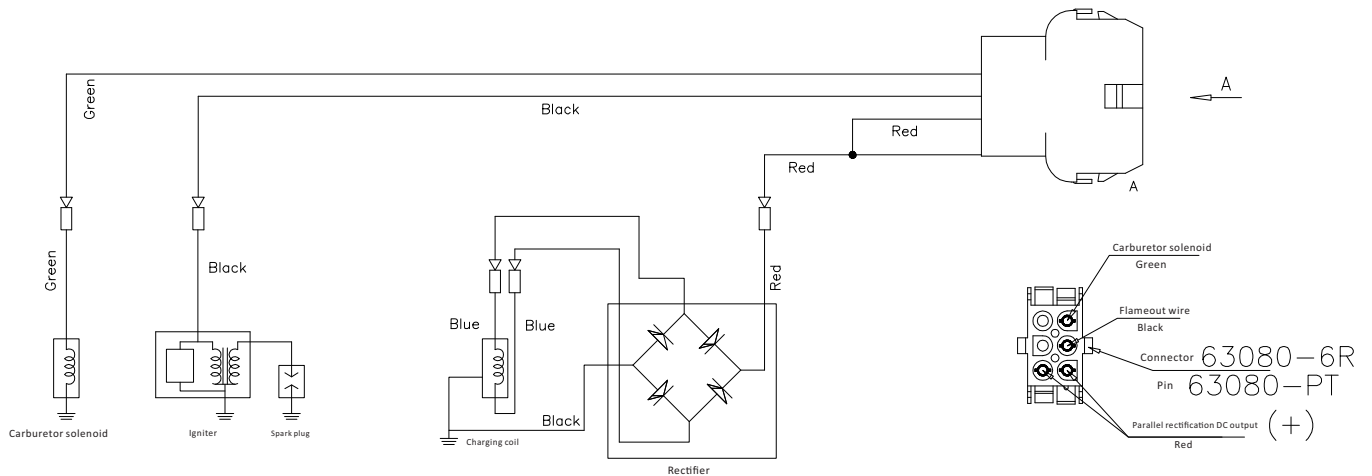

WIRING DIAGRAM