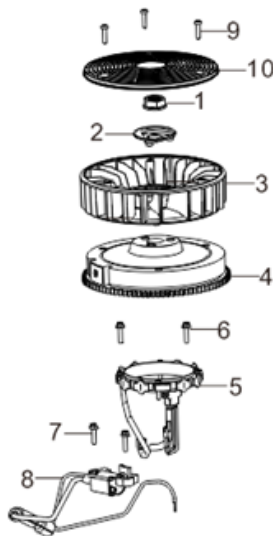

PARTS BREAKDOWN POWEREASE RV550D ENGINE

MODEL:85.578.160

BEPOWEREQUIPMENT

.COM

PARTS BREAKDOWN POWEREASE RV550D ENGINE

MODEL:85.578.160

CRANKCASE AND GEAR ASSEMBLY

REF #	DESCRIPTION	QTY	BE PART #
13	DIPSTICK ASSEMBLY	1	85.572.211
20	WIRE CLIP	1	85.572.212
21	REGULATOR, VOLTAGE	1	
22	BOLT	2	
23	STARTER MOTOR ASSEMBLY	1	85.572.213
24	CYLINDER HEAD BOLT	2	
29	POSITION PIN	2	

COVER SUBASSEMBLY

REF #	DESCRIPTION	QTY	BE PART #
8	OIL FILTER	1	85.572.214

PARTS BREAKDOWN

POWEREASE RV550D ENGINE

MODEL:85.578.160

HEAD SUBASSEMBLY

REF #	DESCRIPTION	QTY	BE PART #
4	CYLINDER HEAD COVER GASKET	1	85.572.221
6	SPARK PLUG	1	85.572215

SHROUD ASSEMBLY

REF #	DESCRIPTION	QTY	BE PART #
2	CLIP NUT	2	85.572.216
3	BOLT	5	
4	FUEL PUMP	1	
5	PIPE CLAMP	4	
6	TUBE, FUEL	1	
7	STRAINER, FUEL	1	
8	TUBE, FUEL	1	
9			

PARTS BREAKDOWN POWEREASE RV550D ENGINE

MODEL:85.578.160

CARBURETOR ASSEMBLY

REF #	DESCRIPTION	QTY	BE PART #
1	GASKET, INLET	1	85.572.217
2	PLATE, CARB INSULATOR	1	
3	SEAL GASKET, CARB	2	
4	CARB. ASSEMBLY	1	
5	GASKET, AIR CLEANER	1	

FLYWHEEL ASSEMBLY