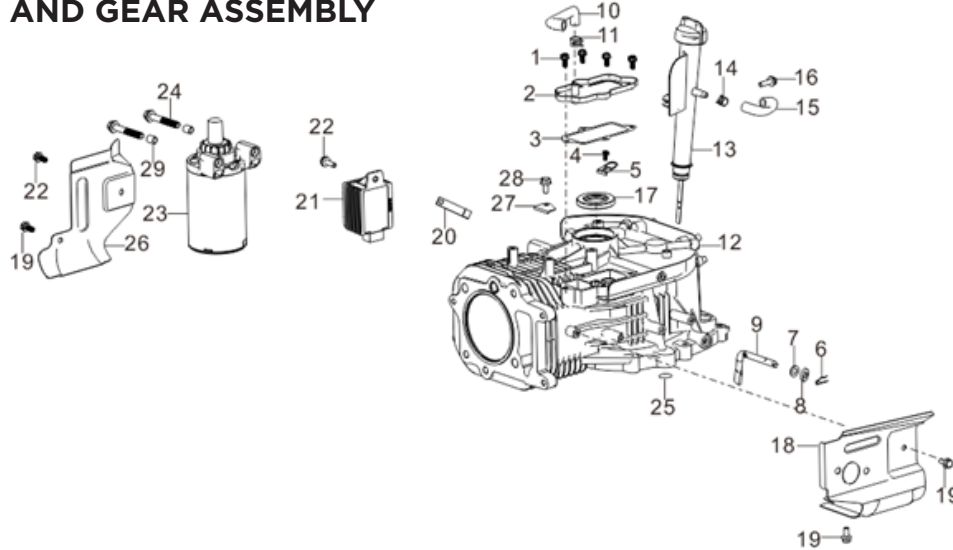

PARTS BREAKDOWN POWEREASE RV550D ENGINE

MODEL:85.578.160

BEPOWEREQUIPMENT

.COM

PARTS BREAKDOWN POWEREASE RV550D ENGINE

MODEL:85.578.160

CRANKCASE AND GEAR ASSEMBLY

REF #	DESCRIPTION	QTY	BE PART #
13	DIPSTICK ASSEMBLY	1	85.572.211
20	WIRE CLIP	1	85.572.212
21	REGULATOR, VOLTAGE	1	
22	BOLT	2	
23	STARTER MOTOR ASSEMBLY	1	85.572.213
24	CYLINDER HEAD BOLT	2	
29	POSITION PIN	2	

COVER SUBASSEMBLY

REF #	DESCRIPTION	QTY	BE PART #
8	OIL FILTER	1	85.572.214

PARTS BREAKDOWN

POWEREASE RV550D ENGINE

MODEL:85.578.160

HEAD SUBASSEMBLY

REF #	DESCRIPTION	QTY	BE PART #
4	CYLINDER HEAD COVER GASKET	1	85.572.221
6	SPARK PLUG	1	85.572215

SHROUD ASSEMBLY

REF #	DESCRIPTION	QTY	BE PART #
2	CLIP NUT	2	85.572.216
3	BOLT	5	
4	FUEL PUMP	1	
5	PIPE CLAMP	4	
6	TUBE, FUEL	1	
7	STRAINER, FUEL	1	
8	TUBE, FUEL	1	
9			

PARTS BREAKDOWN POWEREASE RV550D ENGINE

MODEL:85.578.160

CARBURETOR ASSEMBLY

REF #	DESCRIPTION	QTY	BE PART #
1	GASKET, INLET	1	85.572.217
2	PLATE, CARB INSULATOR	1	
3	SEAL GASKET, CARB	2	
4	CARB. ASSEMBLY	1	
5	GASKET, AIR CLEANER	1	

FLYWHEEL ASSEMBLY