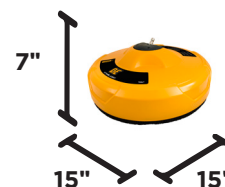

Scan this QR code with your mobile device to visit our web page about this surface cleaner.

COVER

MATERIAL:	ABS POLYMER
DIAMETER:	15"
SPRAY NOZZLES:	2
NOZZLE ORIFICE:	015
NOZZLE THREADS:	1/8" NPT

PERFORMANCE

MIN PSI:	1,500
MAX PSI:	3,500
MIN GPM:	1.4
MAX GPM:	3.0
MAX TEMP:	82°/180°F

BOXED SIZE

LxWxH:	17" x 17" x 7"
WEIGHT:	9 LBS

UNIT SIZE

UNIT WEIGHT: **8 LBS**

WARRANTY

DURATION:	90 DAYS
UPC:	777897334175

WHIRL-A-WAY 15"